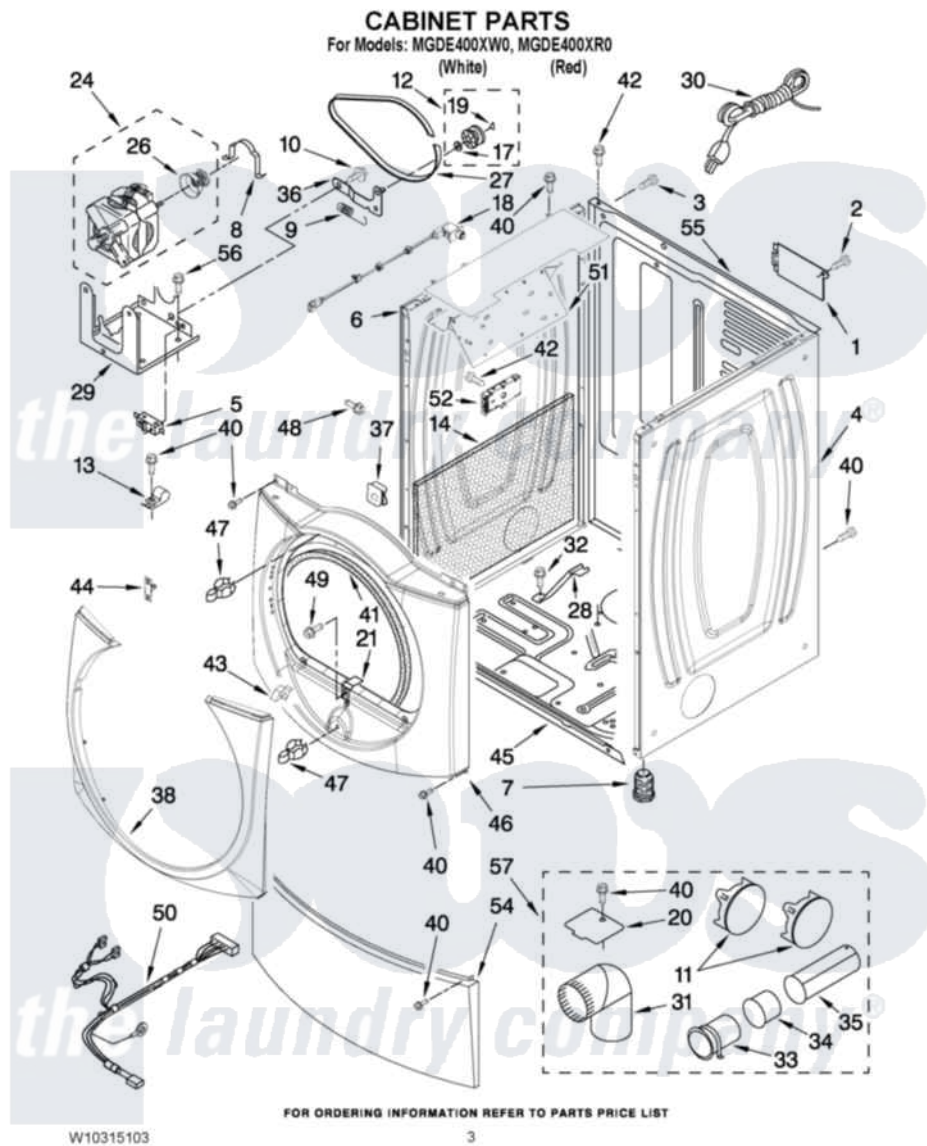

Maytag MGDE400XR0 02 - CABINET PARTS

Maytag Residential Maytag MGDE400XR0 Dryer Parts Parts Diagram 02 - CABINET PARTS
 Click on the part number to view part

Item	Original Part Number	Replaced By	Status	Part Description
1	8317340			Cover, Terminal Block
2	3390814	90767		Screw, 8A X 3/8 HeX Washer Head Tapping
3	8533974	4331106		Screw, No.10-32 X 7/16
4	W10192446			Panel, Side
"	W10249769			Panel, Side
5	W10246525	W10314253		Switch, Assembly Broken Belt
6	W10192435			Panel, Side
"	W10249768			Panel, Side
7	3392100	49621		Feet-Leveling
NI	279810			Foot-Optional
8	660658			Clamp, Motor Mounting 343481 685441
9	3387374			Spring, Idler
10	3389420			Retainer-Idler 1/4-20 X 1/16
11	49252			Plug, Multivent
"	W10151499	W10404617		Plug, Multivent