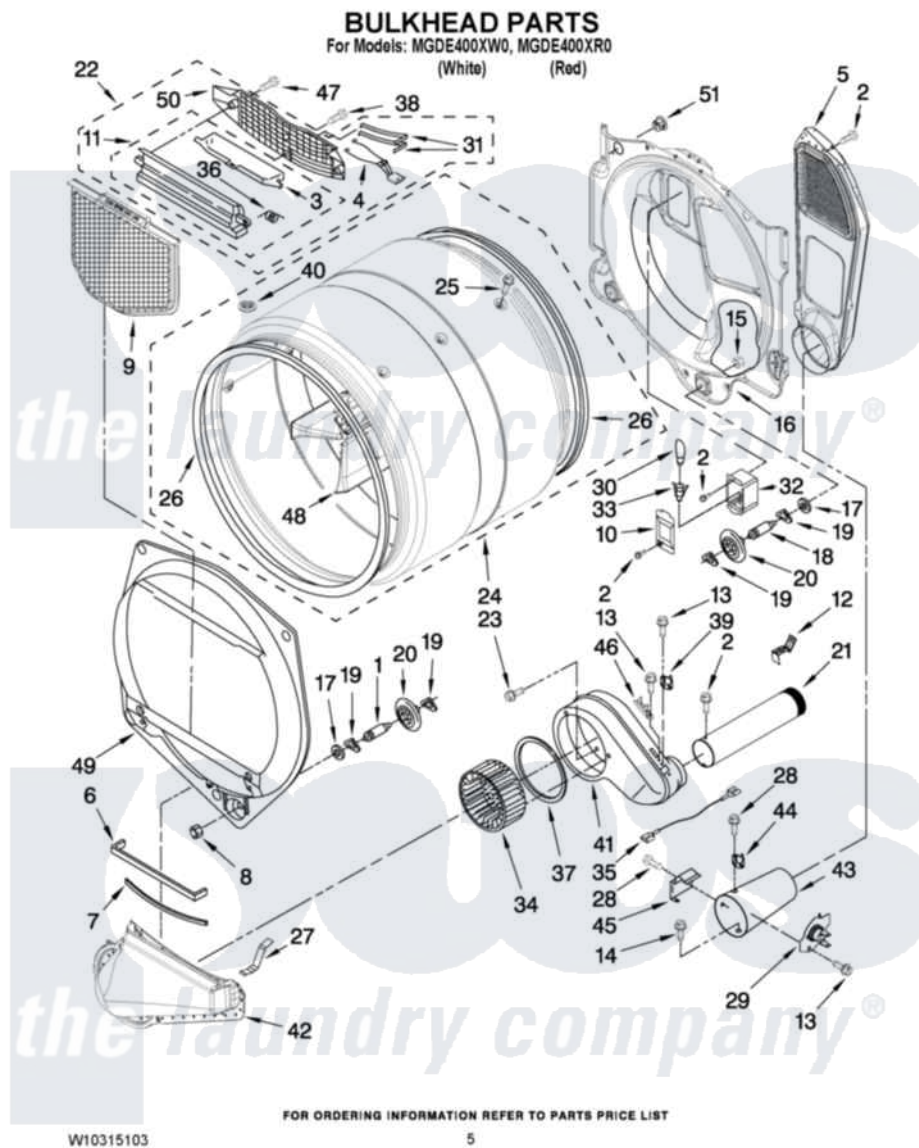

Maytag MGDE400XR0 03 - BULKHEAD PARTS

Maytag [Residential Maytag MGDE400XR0 Dryer Parts](#) Parts Diagram 03 - BULKHEAD PARTS
Click on the part number to view part

| Item | Original Part Number | Replaced By | Status | Part Description |
|------|---------------------------|---------------------------|--------|---|
| 1 | 8575324 | W10359271 | | Shaft, Drum Roller Threads |
| 2 | 3390647 | 488729 | | Screw |
| 3 | W10153413 | | | Door, Lint Screen |
| 4 | 3406653 | | | Harness, Sensor |
| 5 | 3394346 | | | Air Duct Assembly |
| 6 | 697813 | | | Seal, Outlet Housing |
| 7 | 697814 | 697813 | | Seal, Outlet Housing |
| 8 | 3934666 | W10080210 | | Nut, 3/8 X 16 |
| 9 | W10049370 | W10120998 | | Screen |
| 10 | 3402841 | 8532165 | | Lens, Drum Light |
| 11 | W10153423 | | | Outlet Grille, Housing Assembly |
| 12 | 8572105 | | | Retainer, Toe Panel |
| 13 | 8533971 | 90767 | | Screw, 8A X 3/8 HeX Washer Head Tapping |
| 14 | 693995 | | | Screw, Hex Head |
| 15 | W10001120 | W10080190 | | Nut, 3/8-16 |