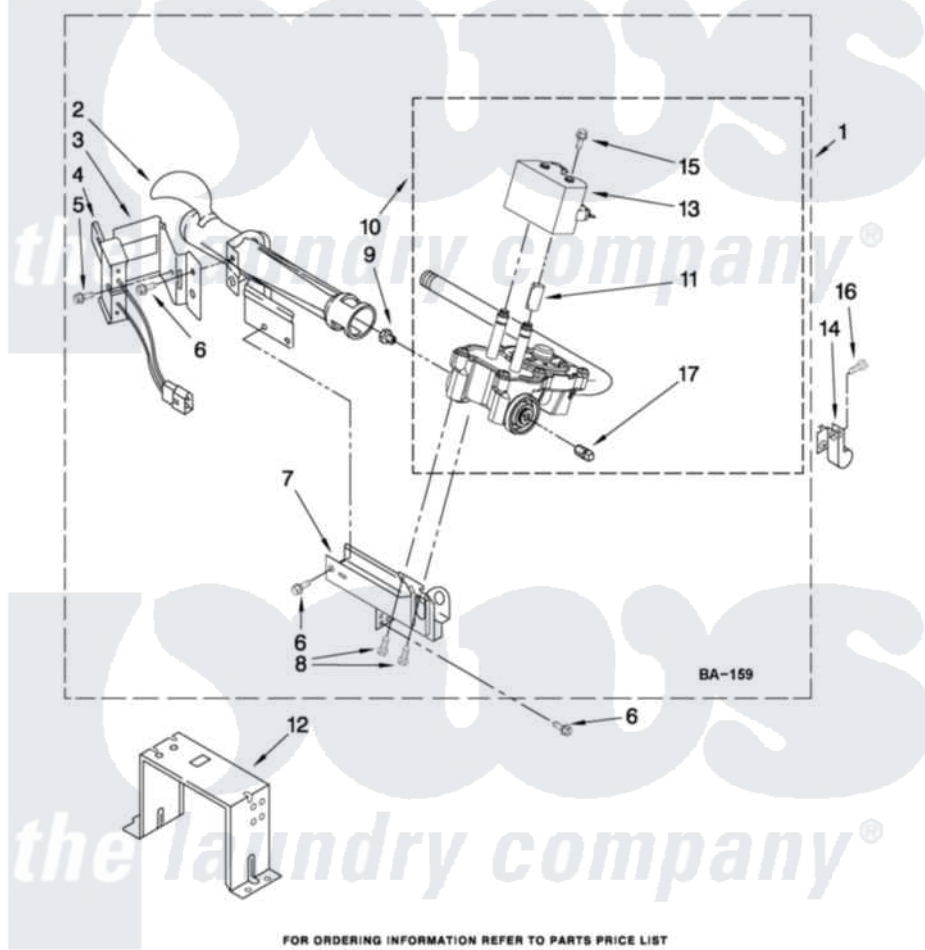

Maytag MGDE400XR0 04 - W10293911 BURNER ASSEMBLY

W10293911 BURNER ASSEMBLY

For Models: MGDE400XW0, MGDE400XR0
(White) (Red)

USE WITH TYPE 1 - NATURAL, TYPE 2 - MIXED,
AND TYPE 4 - LIQUEFIED PROPANE AND BUTANE GASES

W10315103

7

Maytag [Residential Maytag MGDE400XR0 Dryer Parts](#) Parts Diagram 04 - W10293911 BURNER ASSEMBLY
Click on the part number to view part

Item	Original Part Number	Replaced By	Status	Part Description
1	W10293911	W10310204		Burner-Gas
2	688617	693140		Burner
3	694298			Bracket, Ignitor
4	686590	279311		Ignitor
5	3393909			Screw, 8-32 X 7/8
6	343641	681414		Screw, 10AB X 1/2
7	3389871		Not Available	Base, Burner
8	3387057			Screw, 10-16 X 1/2 Orifice, Burner
9	15418			Orifice, Burner Type 1
10	W10175144	W10293912		Valve-Gas
11	W10295524	W10328463		Coil, 60 Hz
12	3389889			Bracket, Support
13	W10273784	W10328463		Coil, 60 Hz
14	3978776			Bracket, Gas Pipe Switch
15	326049536			Screw, Coil
16	3390647	488729		Screw