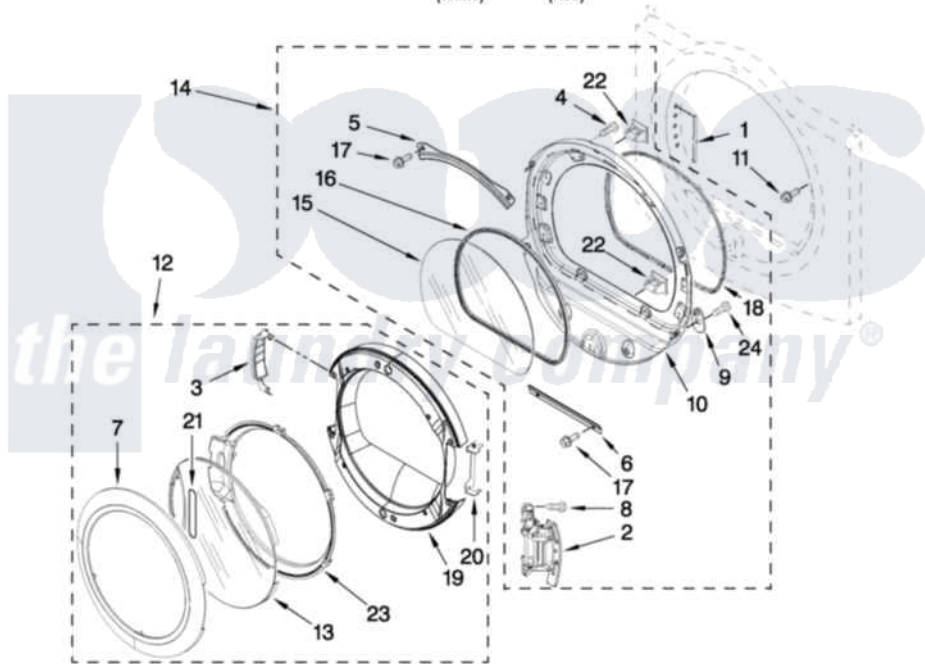

Maytag MGDE400XR0 05 - DOOR PARTS

DOOR PARTS

For Models: MGDE400XW0 (White) MGDE400XR0 (Red)

FOR ORDERING INFORMATION REFER TO PARTS PRICE LIST

W10315103

9

Maytag [Residential Maytag MGDE400XR0 Dryer Parts](#) Parts Diagram 05 - DOOR PARTS
 Click on the part number to view part

Item	Original Part Number	Replaced By	Status	Part Description
1	W10085210			Label-Hinge Hole Cover Front Panel
"	W10085230			Label, Hinge Hole Cover
2	W10310366			Door Hinge Assembly
3	W10180119			Cover-Hinge, Stationary Cover Hinge
4	9742177			Screw, 8-18 X .625
5	8519356			Retainer-Window
6	8519354			Retainer-Window
7	W10193522			Door Frame Assembly
8	W10159996			Screw, 10-24 X 25/64
9	W10048910			Screw-Plug
10	8578229			Door Assembly
11	355515			Screw, 8-18 X 11/16
12	W10193530			Door Assembly
13	W10180117			Door Mask
14	8577819			Door Assembly

15	8566254		Glass-Window
16	8579662		Gasket, Window
17	3393258	3373329D	Screw
18	W10139457		Seal-Door Handle, Ring Door
19	W10180118		Door, Intermediate
20	W10180120		Shield, Door
21	W10153281	W10121607	Pad, Door Handle
22	690081	279570	Latch
23	W10171571		Screen, Door
24	3400224		Screw, 1/4-20 X 3/8