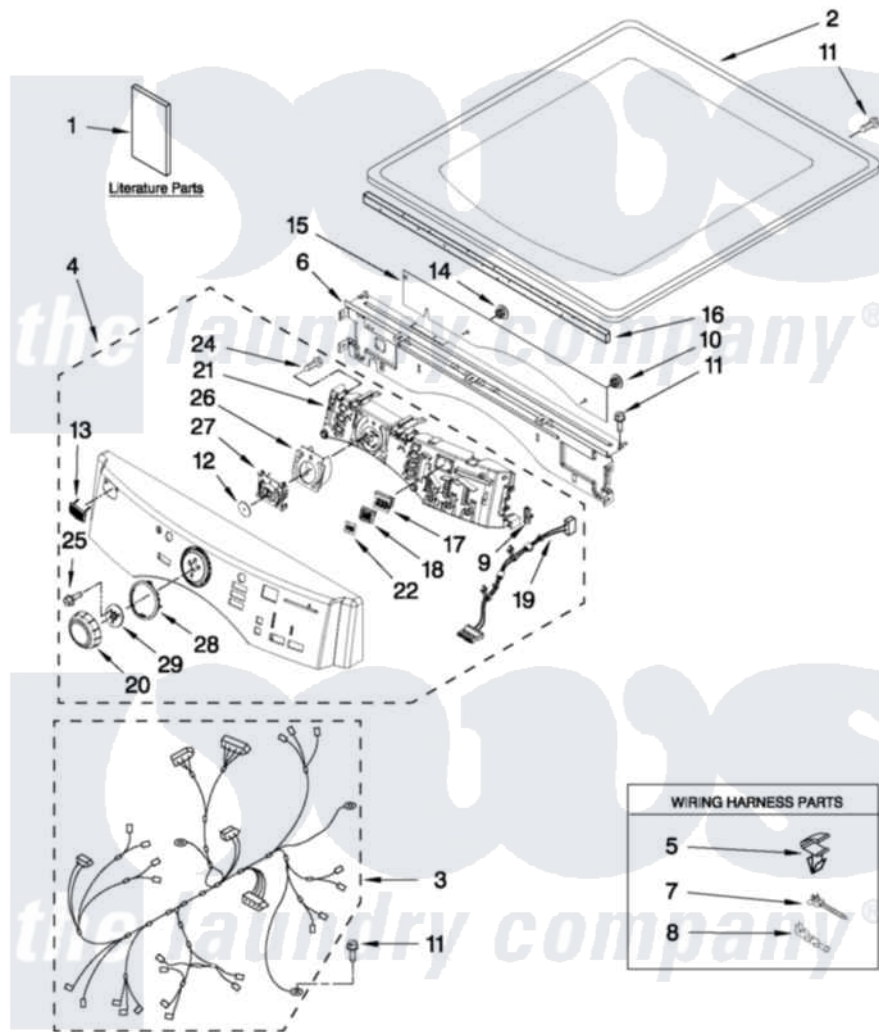

Maytag MGDE400XR1 01 - TOP AND CONSOLE PARTS

MAYTAG

TOP AND CONSOLE PARTS

29" GAS DRYER

For Models: MGDE400XW1, MGDE400XR1
(White) (Red)

FOR ORDERING INFORMATION REFER TO PARTS PRICE LIST

4-10 Printed in U.S.A. (BT)(bay)

1

Part No. W10327212 Rev. A

Maytag [Residential Maytag MGDE400XR1 Dryer Parts](#) Parts Diagram 01 - TOP AND CONSOLE PARTS

[Click on the part number to view part](#)

Item	Original Part Number	Replaced By	Status	Part Description
1	W10239302		Not Available	USE & CARE GUIDE
"	W10255469		Not Available	INSTALLATION INSTRUCTIONS
"	W10298850		Not Available	TECH SHEET
2	3980634	W10117263		Top
3	W10300883			Harness, Main
4	W10303515			Console Assembly
"	W10303516			Panel, Console
5	3394427			Clip-Harness
6	W10215656			Bracket, Console
7	3391018			Tie Cable
8	94614			Terminal
9	W10214555			Plug-Connector Frame
10	W10216202			Plug-Hole, 5/16"
11	489463			Screw, 8-18 X 1/16
12	8572039			Seal, User Interface
13	W10177245			Medallion

14	W10216201		Plug-Hole, 1/4"
15	W10215674		Shield, Console Bracket
16	W10112267		Foam-Seal Control Bracket
17	W10171502		Fram-Light
18	W10164578		Guide, Light
19	W10242907		Harness, Communication
20	W10164576		Knob, Assembly
21	W10283492		Techbox Assembly
22	W10171504		Foil-Display
24	8540282	8181661	Screw, Actuator
25	8540513	8182214	Screw
26	W10170295		Frame-Light Guide
27	W10170293		Guide, Light Cycle Internal
28	W10164567		Cycle, Light Guide
29	W10172298		Bushing, Knob