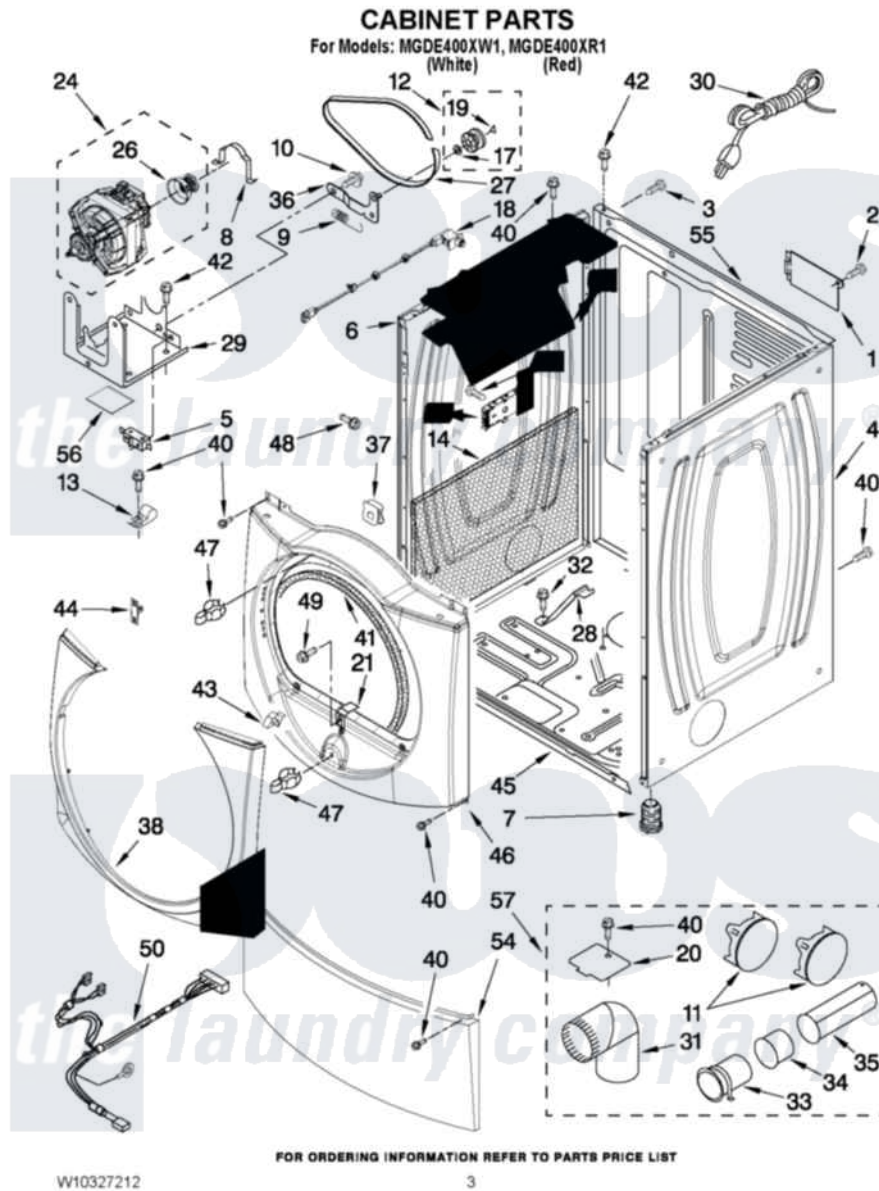

# Maytag MGDE400XR1 02 - CABINET PARTS

Maytag [Residential Maytag MGDE400XR1 Dryer Parts](#) Parts Diagram 02 - CABINET PARTS  
Click on the part number to view part

Item	Original Part Number	Replaced By	Status	Part Description
1	<a href="#">8317340</a>			Cover, Terminal Block
2	3390814	<a href="#">90767</a>		Screw, 8A X 3/8 HeX Washer Head Tapping
3	8533974	<a href="#">4331106</a>		Screw, No.10-32 X 7/16
4	<a href="#">W10192446</a>			Panel, Side
"	<a href="#">W10249769</a>			Panel, Side
5	W10246525	<a href="#">W10314253</a>		Switch, Assembly Broken Belt
6	<a href="#">W10192435</a>			Panel, Side
"	<a href="#">W10249768</a>			Panel, Side
7	3392100	<a href="#">49621</a>		Feet-Leveling
NI	<a href="#">279810</a>			Foot-Optional
8	<a href="#">660658</a>			Clamp, Motor Mounting 343481 685441
9	<a href="#">3387374</a>			Spring, Idler
10	<a href="#">3389420</a>			Retainer-Idler 1/4-20 X 1/16
11	<a href="#">49252</a>			Plug, Multivent
"	W10151499	<a href="#">W10404617</a>		Plug, Multivent