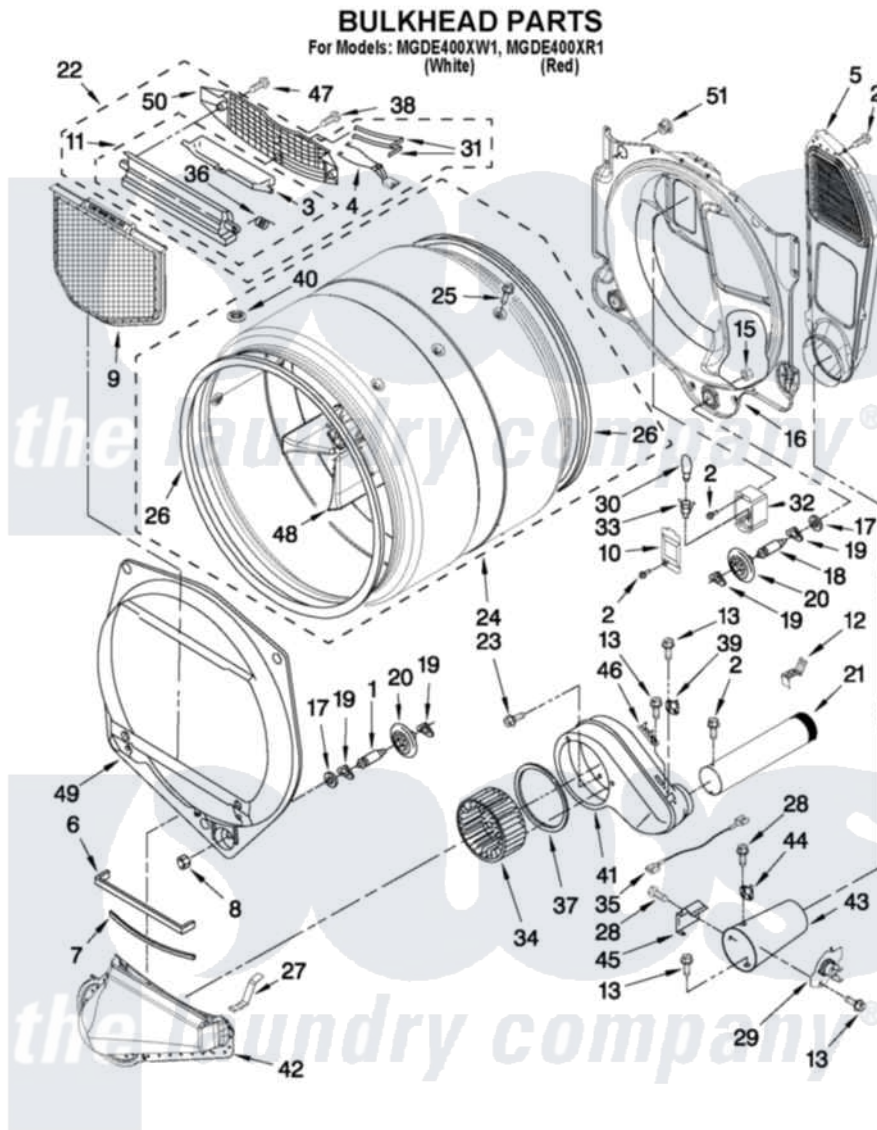

Maytag MGDE400XR1 03 - BULKHEAD PARTS

FOR ORDERING INFORMATION REFER TO PARTS PRICE LIST

W10327212

5

Maytag [Residential Maytag MGDE400XR1 Dryer Parts](#) Parts Diagram 03 - BULKHEAD PARTS
Click on the part number to view part

Item	Original Part Number	Replaced By	Status	Part Description
1	8575324	W10359271		Shaft, Drum Roller Threads
2	489463			Screw, 8-18 X 1/16
3	W10153413			Door, Lint Screen
4	3406653			Harness, Sensor
5	3394346			Air Duct Assembly
6	697813			Seal, Outlet Housing
7	697814	697813		Seal, Outlet Housing
8	3934666	W10080210		Nut, 3/8 X 16
9	W10049370	W10120998		Screen
10	3402841	8532165		Lens, Drum Light
11	W10153423			Outlet Grille, Housing Assembly
12	8572105			Retainer, Toe Panel
13	693995			Screw, Hex Head
15	W10001120	W10080190		Nut, 3/8-16
16	8520836			Bulkhead, Rear
17	3387459	W10080960		Washer, Support

18	8575325	W10359272	Shaft, Roller Drum Threads
19	690997		Washer, Thrust
20	8536973	W10314173	Support
21	8066224	279936	Kit-Exhst
22	W10253353		Outlet Grill Housing Assembly Complete
23	489463		Screw, 8-18 X 1/16
24	W10181467		Complete Drum Assembly
25	W10219342		Screw, Baffle Mounting
26	W10166807	280114	Seal
27	8066208		Clip-Exhaust
28	90767		Screw, 8A X 3/8 HeX Washer Head Tapping
29	8573713		Thermal-Cutoff
30	3406124	22002263	Lamp
31	3387223		Electrode, Sensor
32	8578825		Bracket, Drum Light
33	W10214261		Socket, Drum Light Assembly
34	697772		Wheel, Blower
35	3401710		Jumper, Tco High Limit
36	3394986		Spring, Lint Screen Door
37	697770		Seal, Cover Plate Blower Housing
38	695240	488729	Screw
39	8577274		Thermostat 295F
40	W10128544		Housing-Outlet
41	8544362	W10119255	Housing, Blower
42	8066168	W10128606	Duct-Lint
43	8573824		Funnel, Burner
44	3391912		Thermostat, High-Limit 255 F
45	338906		Radiant, Sensor
46	3392519		Thermal Limiter
47	3387230		Screw, 10-16 X 13/16
48	697693	W10113136	Baffle, Drum
49	W10252304		Bulkhead, Front
50	W10153412		Grille, Outlet
51	8529007		Plug, Rear Bulkhead