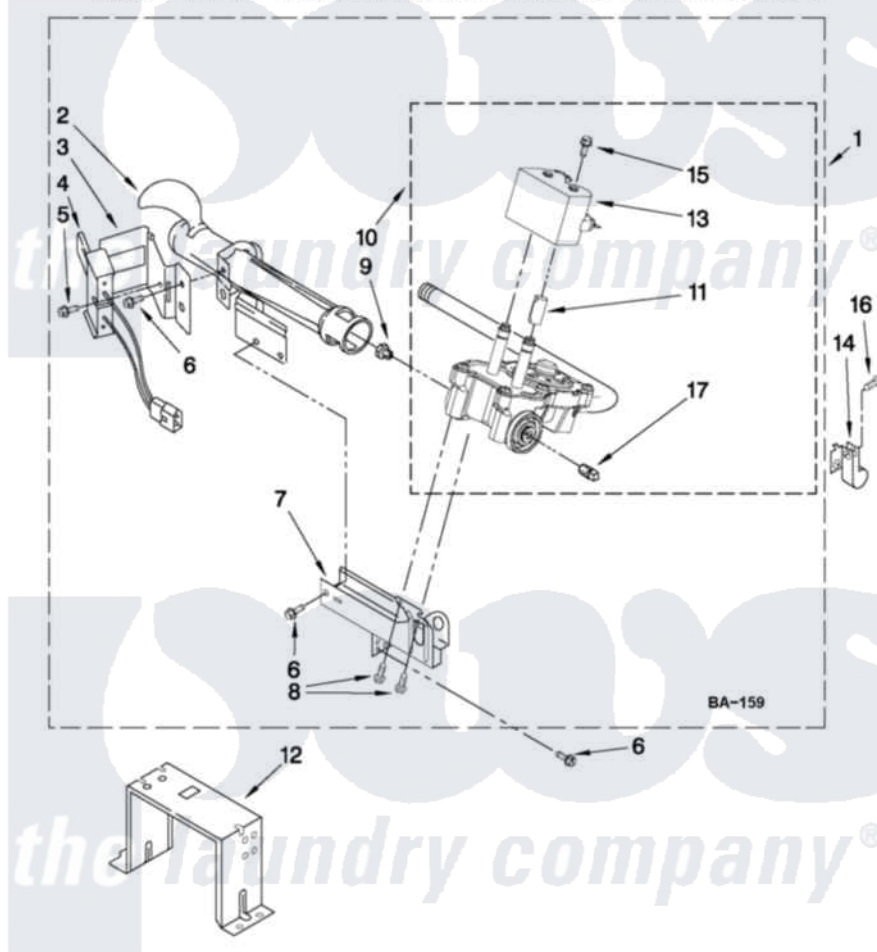

Maytag MGDE400XR1 04 - W10293911 BURNER ASSEMBLY

W10293911 BURNER ASSEMBLY

For Models: MGDE400XW1, MGDE400XR1
(White) (Red)

USE WITH TYPE 1 - NATURAL, TYPE 2 - MIXED,
AND TYPE 4 - LIQUEFIED PROPANE AND BUTANE GASES

FOR ORDERING INFORMATION REFER TO PARTS PRICE LIST

W10327212

7

Maytag [Residential Maytag MGDE400XR1 Dryer Parts](#) Parts Diagram 04 - W10293911 BURNER ASSEMBLY
Click on the part number to view part

Item	Original Part Number	Replaced By	Status	Part Description
1	W10293911	W10310204		Burner-Gas
2	688617	693140		Burner
3	694298			Bracket, Ignitor
4	686590	279311		Ignitor
5	3393909			Screw, 8-32 X 7/8
6	343641	681414		Screw, 10AB X 1/2
7	3389871		Not Available	Base, Burner
8	3387057			Screw, 10-16 X 1/2 Orifice, Burner
9	15418			Orifice, Burner Type 1
10	W10175144	W10293912		Valve-Gas
11	W10295524	W10328463		Coil, 60 Hz
12	3389889			Bracket, Support
13	W10273784	W10328463		Coil, 60 Hz
14	3978776			Bracket, Gas Pipe Switch
15	326049536			Screw, Coil
16	3390647	488729		Screw