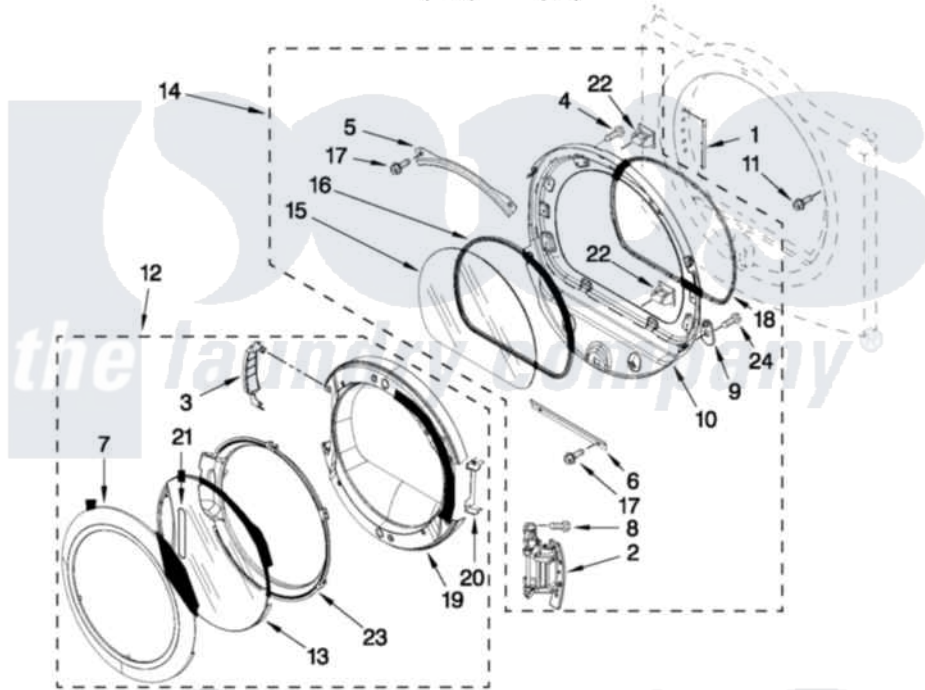

Maytag MGDE400XR1 05 - DOOR PARTS

DOOR PARTS

For Models: MGDE400XW1, MGDE400XR1
(White) (Red)

FOR ORDERING INFORMATION REFER TO PARTS PRICE LIST

W10327212

9

Maytag [Residential Maytag MGDE400XR1 Dryer Parts](#) Parts Diagram 05 - DOOR PARTS
Click on the part number to view part

Item	Original Part Number	Replaced By	Status	Part Description
1	W10085210			Label-Hinge Hole Cover Front Panel
"	W10085230			Label, Hinge Hole Cover
2	W10310366			Door Hinge Assembly
3	W10180119			Cover-Hinge, Stationary Cover Hinge
4	9742177			Screw, 8-18 X .625
5	8519356			Retainer-Window
6	8519354			Retainer-Window
7	W10193522			Door Frame Assembly
8	W10159996			Screw, 10-24 X 25/64
9	W10048910			Screw-Plug
10	8578229			Door Assembly
11	355515			Screw, 8-18 X 11/16
12	W10193530			Door Assembly
13	W10180117			Door Mask
14	8577819			Door Assembly

15	8566254		Glass-Window
16	8579662		Gasket, Window
17	3393258	3373329D	Screw
18	W10139457		Seal-Door Handle, Ring Door
19	W10180118		Door, Intermediate
20	W10180120		Shield, Door
21	W10153281	W10121607	Pad, Door Handle
22	690081	279570	Latch
23	W10171571		Screen, Door
24	3400224		Screw, 1/4-20 X 3/8