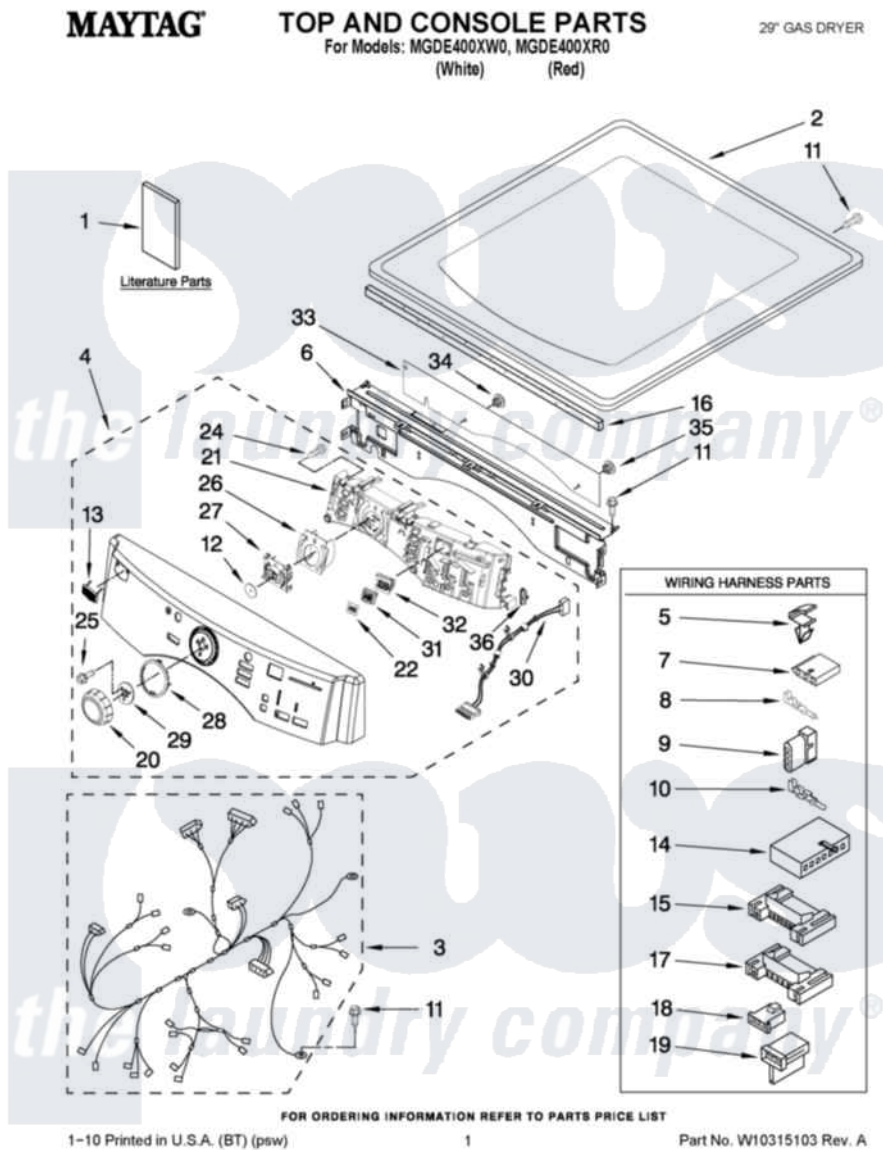

Maytag MGDE400XW0 01 - TOP AND CONSOLE PARTS

Maytag Residential Maytag MGDE400XW0 Dryer Parts Parts Diagram 01 - TOP AND CONSOLE PARTS
 Click on the part number to view part

Item	Original Part Number	Replaced By	Status	Part Description
1	W10239302		Not Available	USE & CARE GUIDE
"	W10255469		Not Available	INSTALLATION INSTRUCTIONS
"	W10258377		Not Available	TECH SHEET
2	3980634	W10117263		Top
3	W10300883			Harness, Main
4	W10303515			Console Assembly
"	W10303516			Panel, Console
5	3394427			Clip-Harness
6	W10215656			Bracket, Console
7	353424			Plug, Terminal
8	94614			Terminal
9	3936144			Do-It-Yourself Repair Manuals
10	94613	596797		Terminal
11	3390647	488729		Screw
12	8572039			Seal, User Interface
13	W10177245			Medallion

14	3936150		Connector, 7-Circuit
15	3395683		Receptacle, Multi-Terminal
16	W10112267		Foam-Seal Control Bracket
17	2203186		Connector, 5-Circuit
18	3403498		Connector, 3-Position
19	3403499		Connector, 2-Postion
20	W10164576		Knob, Assembly
21	W10283492		Techbox Assembly
22	W10171504		Foil-Display
24	8540282	8181661	Screw, Actuator
25	8540513	8182214	Screw
26	W10170295		Frame-Light Guide
27	W10170293		Guide, Light Cycle Internal
28	W10164567		Cycle, Light Guide
29	W10172298		Bushing, Knob
30	W10242907		Harness, Communication
31	W10164578		Guide, Light
32	W10171502		Fram-Light
33	W10215674		Shield, Console Bracket
34	W10216201		Plug-Hole, 1/4"
35	W10216202		Plug-Hole, 5/16"
36	W10214555		Plug-Connector Frame