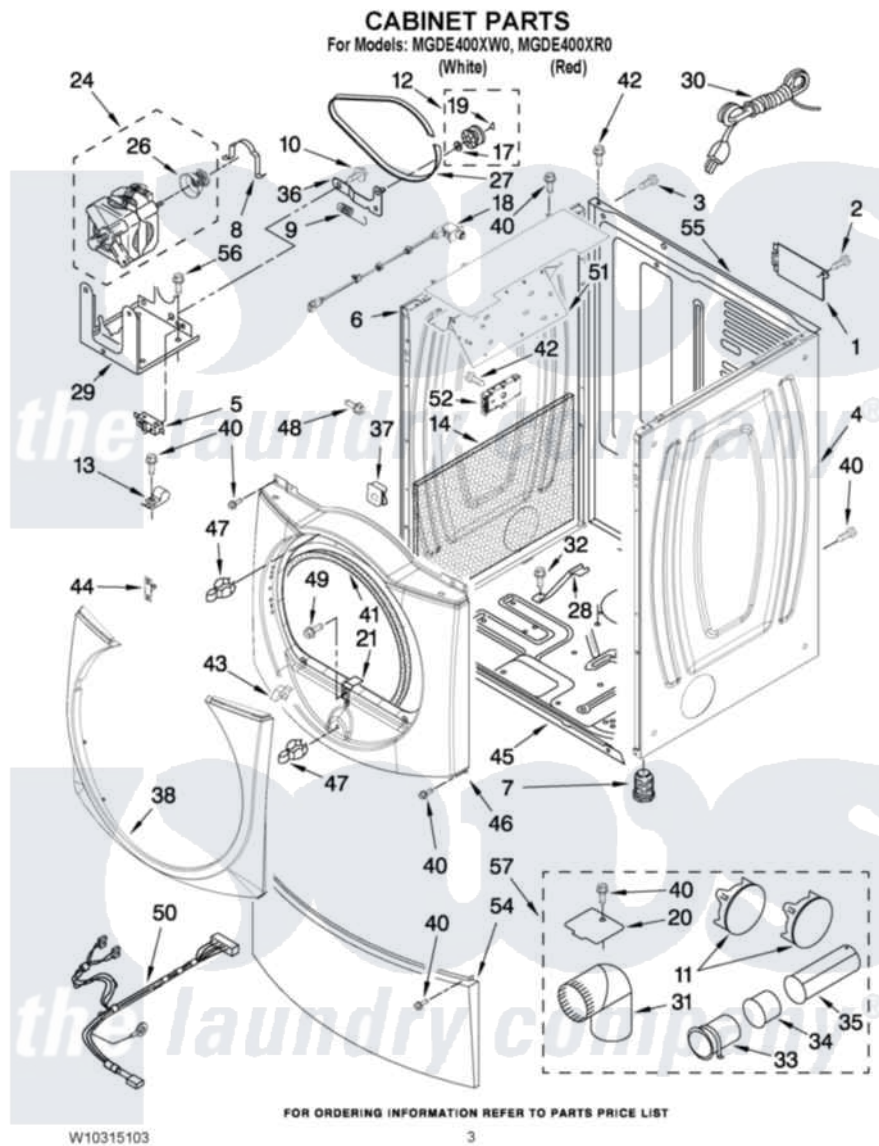

Maytag MGDE400XW0 02 - CABINET PARTS

Maytag [Residential Maytag MGDE400XW0 Dryer Parts](#) Parts Diagram 02 - CABINET PARTS
 Click on the part number to view part

Item	Original Part Number	Replaced By	Status	Part Description
1	8317340			Cover, Terminal Block
2	3390814	90767		Screw, 8A X 3/8 HeX Washer Head Tapping
3	8533974	4331106		Screw, No.10-32 X 7/16
4	W10192446			Panel, Side
"	W10249769			Panel, Side
5	W10246525	W10314253		Switch, Assembly Broken Belt
6	W10192435			Panel, Side
"	W10249768			Panel, Side
7	3392100	49621		Feet-Leveling
NI	279810			Foot-Optional
8	660658			Clamp, Motor Mounting 343481 685441
9	3387374			Spring, Idler
10	3389420			Retainer-Idler 1/4-20 X 1/16
11	49252			Plug, Multivent
"	W10151499	W10404617		Plug, Multivent