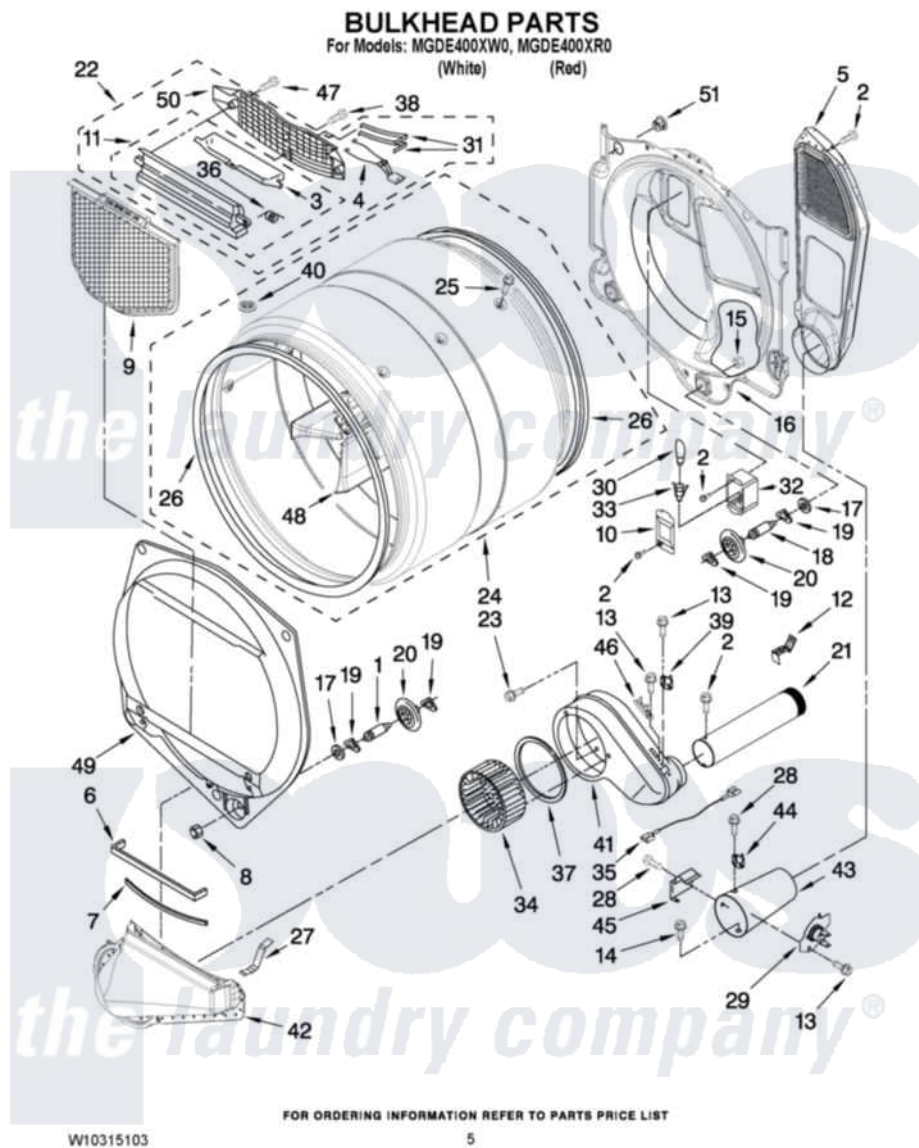

Maytag MGDE400XW0 03 - BULKHEAD PARTS

Maytag Residential Maytag MGDE400XW0 Dryer Parts Parts Diagram 03 - BULKHEAD PARTS
Click on the part number to view part

Item	Original Part Number	Replaced By	Status	Part Description
1	8575324	W10359271		Shaft, Drum Roller Threads
2	3390647	488729		Screw
3	W10153413			Door, Lint Screen
4	3406653			Harness, Sensor
5	3394346			Air Duct Assembly
6	697813			Seal, Outlet Housing
7	697814	697813		Seal, Outlet Housing
8	3934666	W10080210		Nut, 3/8 X 16
9	W10049370	W10120998		Screen
10	3402841	8532165		Lens, Drum Light
11	W10153423			Outlet Grille, Housing Assembly
12	8572105			Retainer, Toe Panel
13	8533971	90767		Screw, 8A X 3/8 HeX Washer Head Tapping
14	693995			Screw, Hex Head
15	W10001120	W10080190		Nut, 3/8-16

16	8520836		Bulkhead, Rear
17	3387459	W10080960	Washer, Support
18	8575325	W10359272	Shaft, Roller Drum Threads
19	690997		Washer, Thrust
20	8536973	W10314173	Support
21	8066224	279936	Kit-Exhst
22	W10253353		Outlet Grill Housing Assembly Complete
23	489463		Screw, 8-18 X 1/16
24	W10181467		Complete Drum Assembly
25	W10219342		Screw, Baffle Mounting
26	W10166807	280114	Seal
27	8066208		Clip-Exhaust
28	90767		Screw, 8A X 3/8 HeX Washer Head Tapping
29	8573713		Thermal-Cutoff
30	3406124	22002263	Lamp
31	3387223		Electrode, Sensor
32	8578825		Bracket, Drum Light
33	W10214261		Socket, Drum Light Assembly
34	697772		Wheel, Blower
35	3401710		Jumper, Tco High Limit
36	3394986		Spring, Lint Screen Door
37	697770		Seal, Cover Plate Blower Housing
38	695240	488729	Screw
39	8577274		Thermostat 295F
40	W10128544		Housing-Outlet
41	8544362	W10119255	Housing, Blower
42	8066168	W10128606	Duct-Lint
43	8573824		Funnel, Burner
44	3391912		Thermostat, High-Limit 255 F
45	338906		Radiant, Sensor
46	3392519		Thermal Limiter
47	3387230		Screw, 10-16 X 13/16
48	697693	W10113136	Baffle, Drum
49	W10252304		Bulkhead, Front
50	W10153412		Grille, Outlet
51	8529007		Plug, Rear Bulkhead