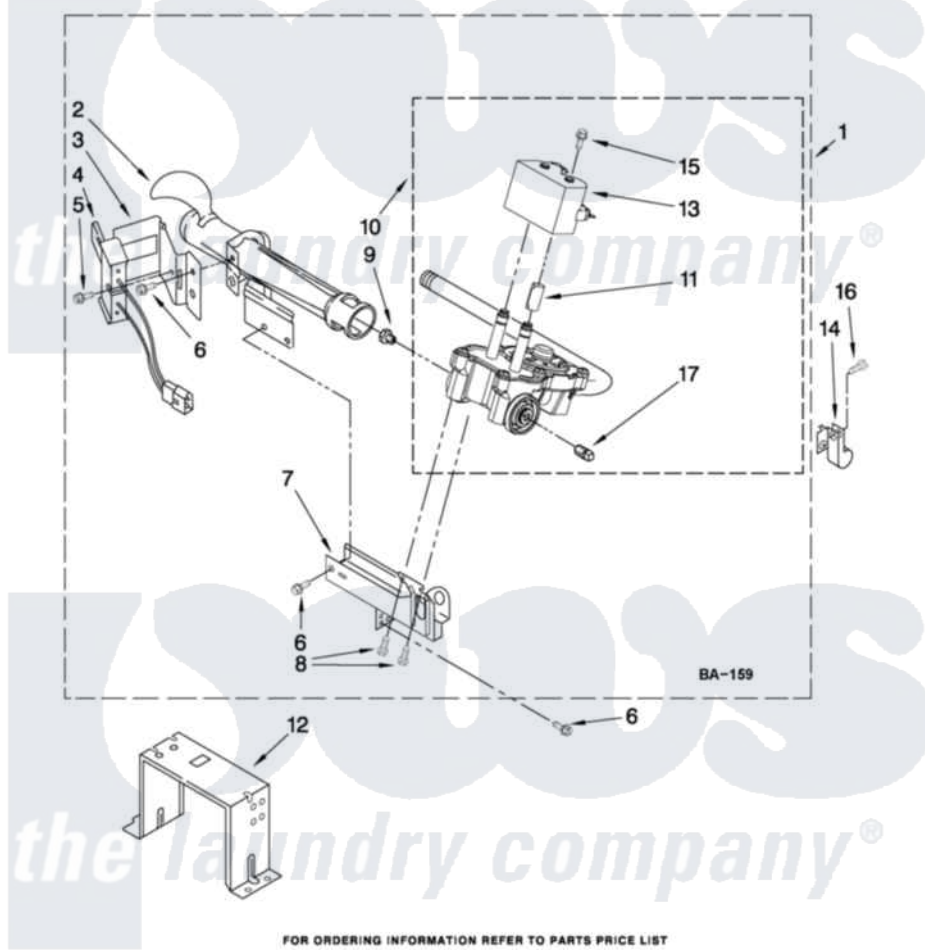

Maytag MGDE400XW0 04 - W10293911 BURNER ASSEMBLY

W10293911 BURNER ASSEMBLY

For Models: MGDE400XW0, MGDE400XR0
(White) (Red)

USE WITH TYPE 1 - NATURAL, TYPE 2 - MIXED,
AND TYPE 4 - LIQUEFIED PROPANE AND BUTANE GASES

W10315103

FOR ORDERING INFORMATION REFER TO PARTS PRICE LIST

7

Maytag [Residential Maytag MGDE400XW0 Dryer Parts](#) Parts Diagram 04 - W10293911 BURNER ASSEMBLY
Click on the part number to view part

Item	Original Part Number	Replaced By	Status	Part Description
1	W10293911	W10310204		Burner-Gas
2	688617	693140		Burner
3	694298			Bracket, Ignitor
4	686590	279311		Ignitor
5	3393909			Screw, 8-32 X 7/8
6	343641	681414		Screw, 10AB X 1/2
7	3389871		Not Available	Base, Burner
8	3387057			Screw, 10-16 X 1/2 Orifice, Burner
9	15418			Orifice, Burner Type 1
10	W10175144	W10293912		Valve-Gas
11	W10295524	W10328463		Coil, 60 Hz
12	3389889			Bracket, Support
13	W10273784	W10328463		Coil, 60 Hz
14	3978776			Bracket, Gas Pipe Switch
15	326049536			Screw, Coil
16	3390647	488729		Screw