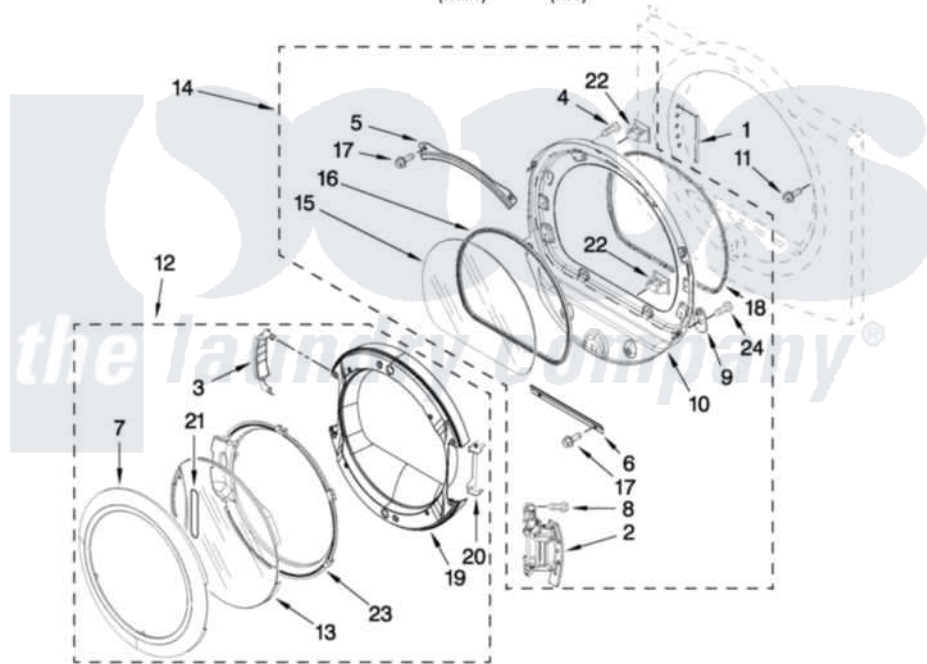

Maytag MGDE400XW0 05 - DOOR PARTS

DOOR PARTS

For Models: MGDE400XW0 (White) MGDE400XR0 (Red)

W10315103

FOR ORDERING INFORMATION REFER TO PARTS PRICE LIST

9

Maytag [Residential Maytag MGDE400XW0 Dryer Parts](#) Parts Diagram 05 - DOOR PARTS
 Click on the part number to view part

Item	Original Part Number	Replaced By	Status	Part Description
1	W10085210			Label-Hinge Hole Cover Front Panel
"	W10085230			Label, Hinge Hole Cover
2	W10310366			Door Hinge Assembly
3	W10180119			Cover-Hinge, Stationary Cover Hinge
4	9742177			Screw, 8-18 X .625
5	8519356			Retainer-Window
6	8519354			Retainer-Window
7	W10193522			Door Frame Assembly
8	W10159996			Screw, 10-24 X 25/64
9	W10048910			Screw-Plug
10	8578229			Door Assembly
11	355515			Screw, 8-18 X 11/16
12	W10193530			Door Assembly
13	W10180117			Door Mask
14	8577819			Door Assembly

15	8566254		Glass-Window
16	8579662		Gasket, Window
17	3393258	3373329D	Screw
18	W10139457		Seal-Door Handle, Ring Door
19	W10180118		Door, Intermediate
20	W10180120		Shield, Door
21	W10153281	W10121607	Pad, Door Handle
22	690081	279570	Latch
23	W10171571		Screen, Door
24	3400224		Screw, 1/4-20 X 3/8