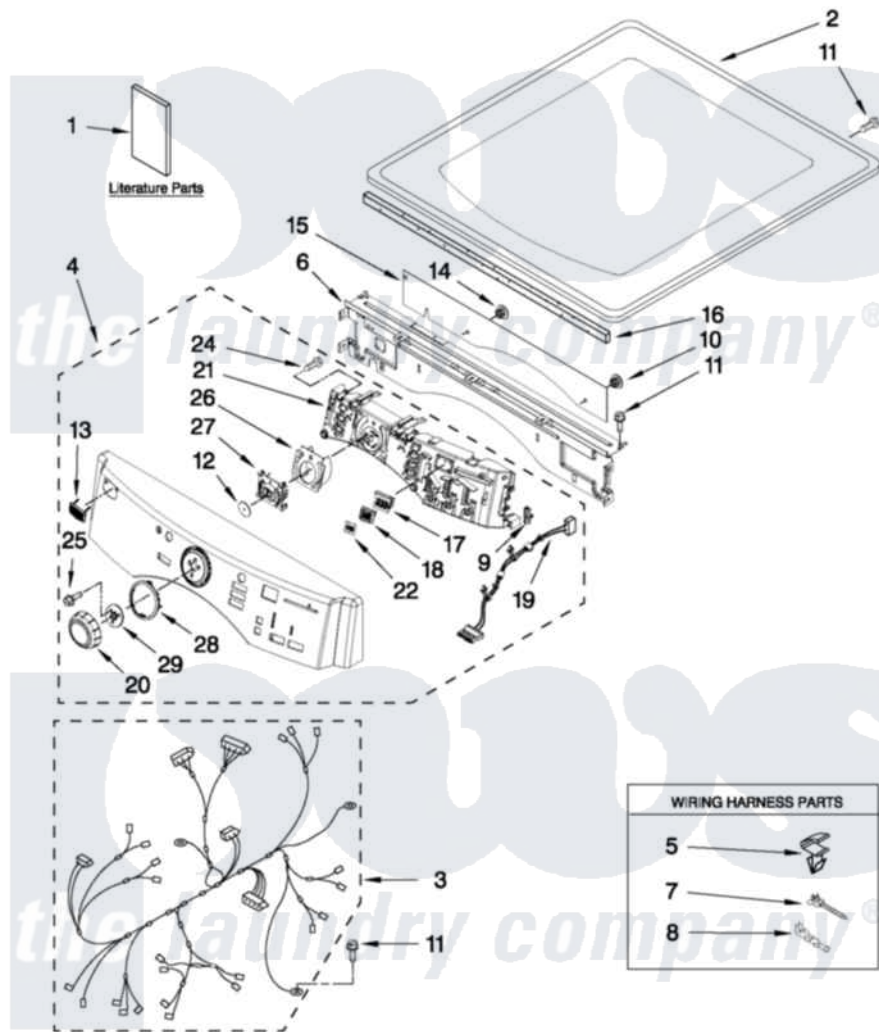

Maytag MGDE400XW1 01 - TOP AND CONSOLE PARTS

MAYTAG

TOP AND CONSOLE PARTS

29" GAS DRYER

For Models: MGDE400XW1, MGDE400XR1
(White) (Red)

FOR ORDERING INFORMATION REFER TO PARTS PRICE LIST

4-10 Printed in U.S.A. (BT)(bay)

1

Part No. W10327212 Rev. A

Maytag [Residential Maytag MGDE400XW1 Dryer Parts](#) Parts Diagram 01 - TOP AND CONSOLE PARTS

[Click on the part number to view part](#)

Item	Original Part Number	Replaced By	Status	Part Description
1	W10239302		Not Available	USE & CARE GUIDE
"	W10255469		Not Available	INSTALLATION INSTRUCTIONS
"	W10298850		Not Available	TECH SHEET
2	3980634	W10117263		Top
3	W10300883			Harness, Main
4	W10303515			Console Assembly
"	W10303516			Panel, Console
5	3394427			Clip-Harness
6	W10215656			Bracket, Console
7	3391018			Tie Cable
8	94614			Terminal
9	W10214555			Plug-Connector Frame
10	W10216202			Plug-Hole, 5/16"
11	489463			Screw, 8-18 X 1/16
12	8572039			Seal, User Interface
13	W10177245			Medallion

14	W10216201		Plug-Hole, 1/4"
15	W10215674		Shield, Console Bracket
16	W10112267		Foam-Seal Control Bracket
17	W10171502		Fram-Light
18	W10164578		Guide, Light
19	W10242907		Harness, Communication
20	W10164576		Knob, Assembly
21	W10283492		Techbox Assembly
22	W10171504		Foil-Display
24	8540282	8181661	Screw, Actuator
25	8540513	8182214	Screw
26	W10170295		Frame-Light Guide
27	W10170293		Guide, Light Cycle Internal
28	W10164567		Cycle, Light Guide
29	W10172298		Bushing, Knob