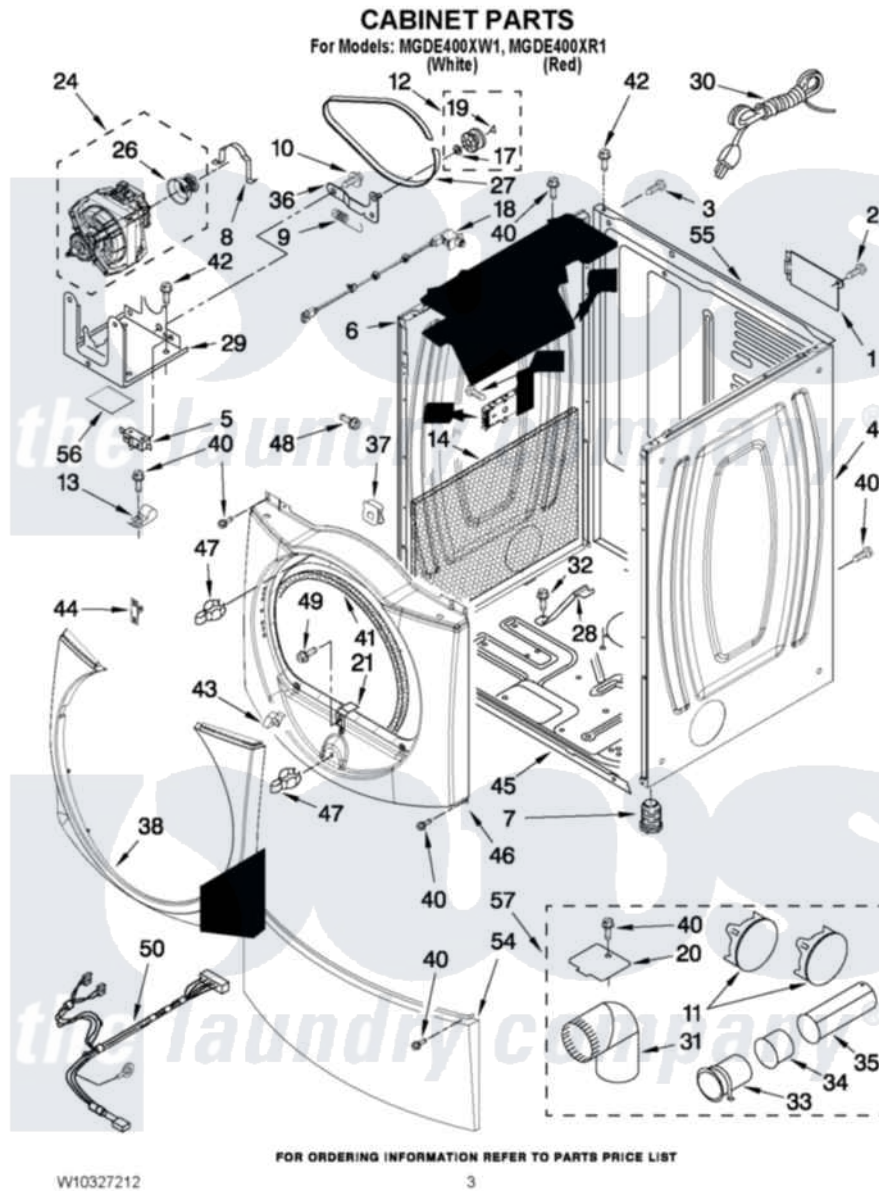

Maytag MGDE400XW1 02 - CABINET PARTS

Maytag [Residential Maytag MGDE400XW1 Dryer Parts](#) Parts Diagram 02 - CABINET PARTS
 Click on the part number to view part

| Item | Original Part Number | Replaced By | Status | Part Description |
|------|---------------------------|---------------------------|--------|---|
| 1 | 8317340 | | | Cover, Terminal Block |
| 2 | 3390814 | 90767 | | Screw, 8A X 3/8 HeX Washer Head Tapping |
| 3 | 8533974 | 4331106 | | Screw, No.10-32 X 7/16 |
| 4 | W10192446 | | | Panel, Side |
| " | W10249769 | | | Panel, Side |
| 5 | W10246525 | W10314253 | | Switch, Assembly Broken Belt |
| 6 | W10192435 | | | Panel, Side |
| " | W10249768 | | | Panel, Side |
| 7 | 3392100 | 49621 | | Feet-Leveling |
| NI | 279810 | | | Foot-Optional |
| 8 | 660658 | | | Clamp, Motor Mounting 343481 685441 |
| 9 | 3387374 | | | Spring, Idler |
| 10 | 3389420 | | | Retainer-Idler 1/4-20 X 1/16 |
| 11 | 49252 | | | Plug, Multivent |
| " | W10151499 | W10404617 | | Plug, Multivent |