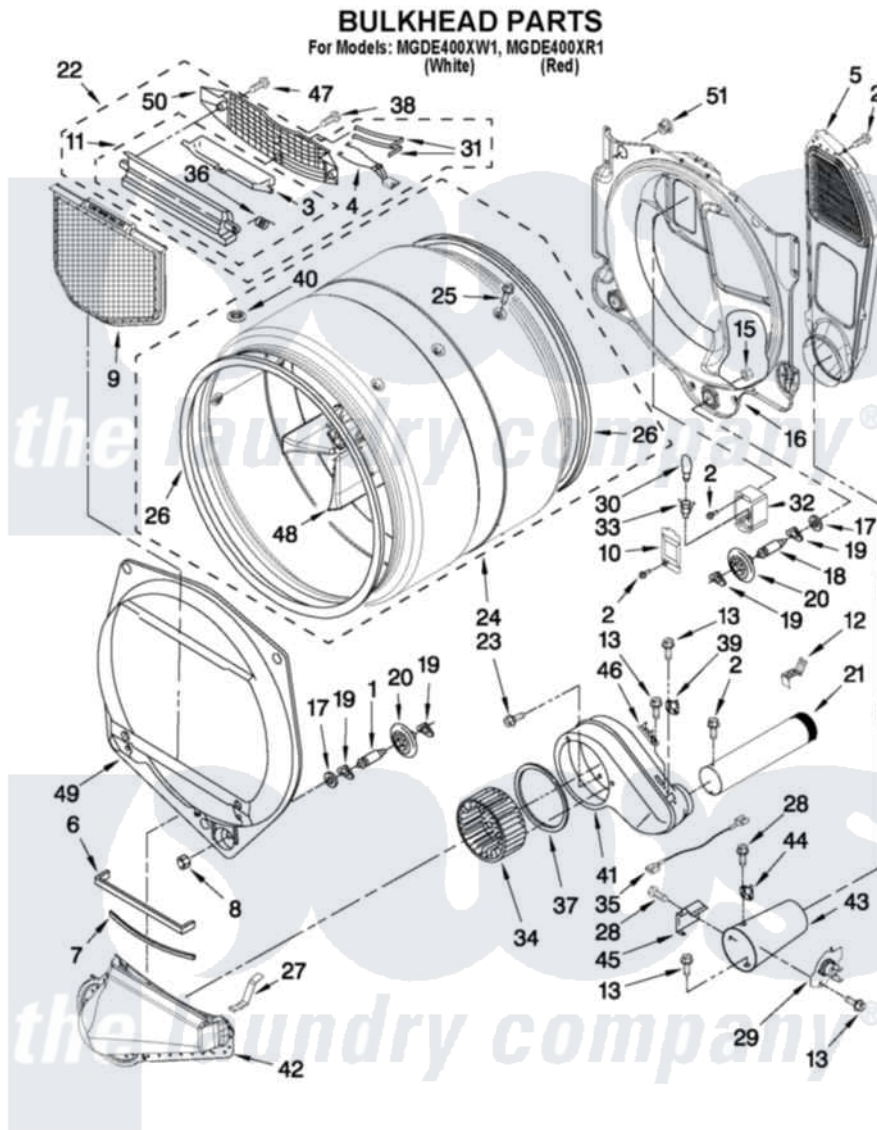

Maytag MGDE400XW1 03 - BULKHEAD PARTS

FOR ORDERING INFORMATION REFER TO PARTS PRICE LIST

W10327212

5

Maytag Residential Maytag MGDE400XW1 Dryer Parts Parts Diagram 03 - BULKHEAD PARTS

[Click on the part number to view part](#)

Item	Original Part Number	Replaced By	Status	Part Description
1	8575324	W10359271		Shaft, Drum Roller Threads
2	489463			Screw, 8-18 X 1/16
3	W10153413			Door, Lint Screen
4	3406653			Harness, Sensor
5	3394346			Air Duct Assembly
6	697813			Seal, Outlet Housing
7	697814	697813		Seal, Outlet Housing
8	3934666	W10080210		Nut, 3/8 X 16
9	W10049370	W10120998		Screen
10	3402841	8532165		Lens, Drum Light
11	W10153423			Outlet Grille, Housing Assembly
12	8572105			Retainer, Toe Panel
13	693995			Screw, Hex Head
15	W10001120	W10080190		Nut, 3/8-16
16	8520836			Bulkhead, Rear
17	3387459	W10080960		Washer, Support

18	8575325	W10359272	Shaft, Roller Drum Threads
19	690997		Washer, Thrust
20	8536973	W10314173	Support
21	8066224	279936	Kit-Exhst
22	W10253353		Outlet Grill Housing Assembly Complete
23	489463		Screw, 8-18 X 1/16
24	W10181467		Complete Drum Assembly
25	W10219342		Screw, Baffle Mounting
26	W10166807	280114	Seal
27	8066208		Clip-Exhaust
28	90767		Screw, 8A X 3/8 HeX Washer Head Tapping
29	8573713		Thermal-Cutoff
30	3406124	22002263	Lamp
31	3387223		Electrode, Sensor
32	8578825		Bracket, Drum Light
33	W10214261		Socket, Drum Light Assembly
34	697772		Wheel, Blower
35	3401710		Jumper, Tco High Limit
36	3394986		Spring, Lint Screen Door
37	697770		Seal, Cover Plate Blower Housing
38	695240	488729	Screw
39	8577274		Thermostat 295F
40	W10128544		Housing-Outlet
41	8544362	W10119255	Housing, Blower
42	8066168	W10128606	Duct-Lint
43	8573824		Funnel, Burner
44	3391912		Thermostat, High-Limit 255 F
45	338906		Radiant, Sensor
46	3392519		Thermal Limiter
47	3387230		Screw, 10-16 X 13/16
48	697693	W10113136	Baffle, Drum
49	W10252304		Bulkhead, Front
50	W10153412		Grille, Outlet
51	8529007		Plug, Rear Bulkhead