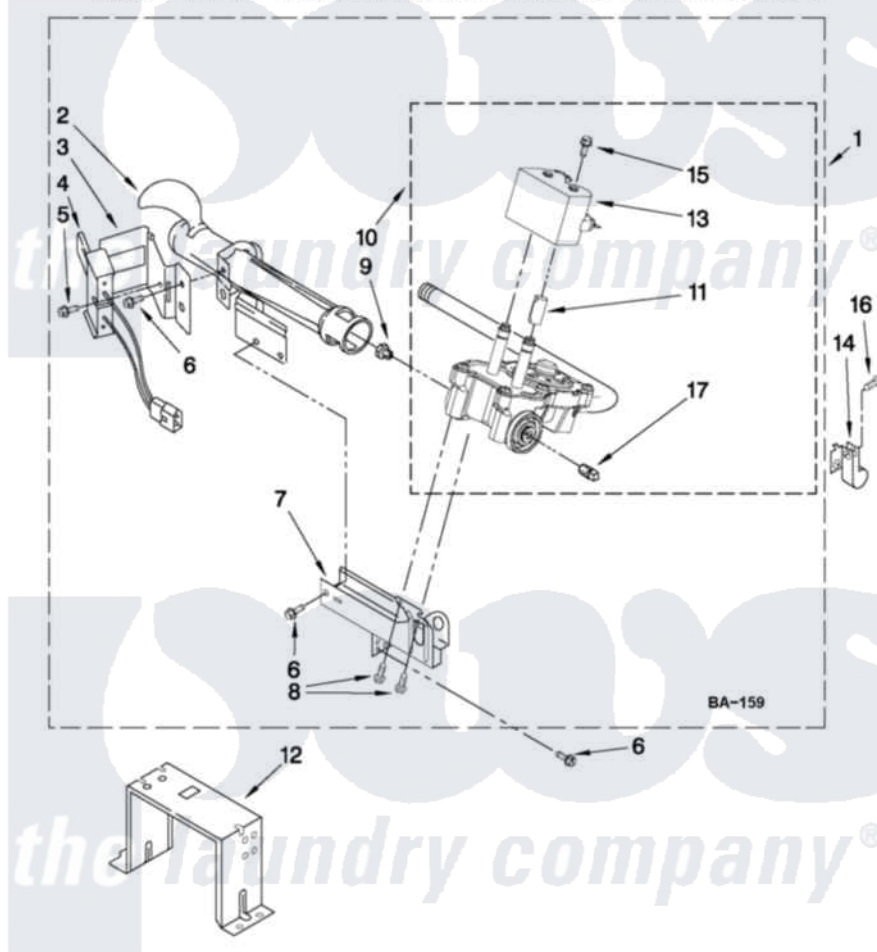

Maytag MGDE400XW1 04 - W10293911 BURNER ASSEMBLY

W10293911 BURNER ASSEMBLY

For Models: MGDE400XW1, MGDE400XR1
(White) (Red)

USE WITH TYPE 1 - NATURAL, TYPE 2 - MIXED,
AND TYPE 4 - LIQUEFIED PROPANE AND BUTANE GASES

FOR ORDERING INFORMATION REFER TO PARTS PRICE LIST

W10327212

7

Maytag [Residential Maytag MGDE400XW1 Dryer Parts](#) Parts Diagram 04 - W10293911 BURNER ASSEMBLY
Click on the part number to view part

Item	Original Part Number	Replaced By	Status	Part Description
1	W10293911	W10310204		Burner-Gas
2	688617	693140		Burner
3	694298			Bracket, Ignitor
4	686590	279311		Ignitor
5	3393909			Screw, 8-32 X 7/8
6	343641	681414		Screw, 10AB X 1/2
7	3389871		Not Available	Base, Burner
8	3387057			Screw, 10-16 X 1/2 Orifice, Burner
9	15418			Orifice, Burner Type 1
10	W10175144	W10293912		Valve-Gas
11	W10295524	W10328463		Coil, 60 Hz
12	3389889			Bracket, Support
13	W10273784	W10328463		Coil, 60 Hz
14	3978776			Bracket, Gas Pipe Switch
15	326049536			Screw, Coil
16	3390647	488729		Screw