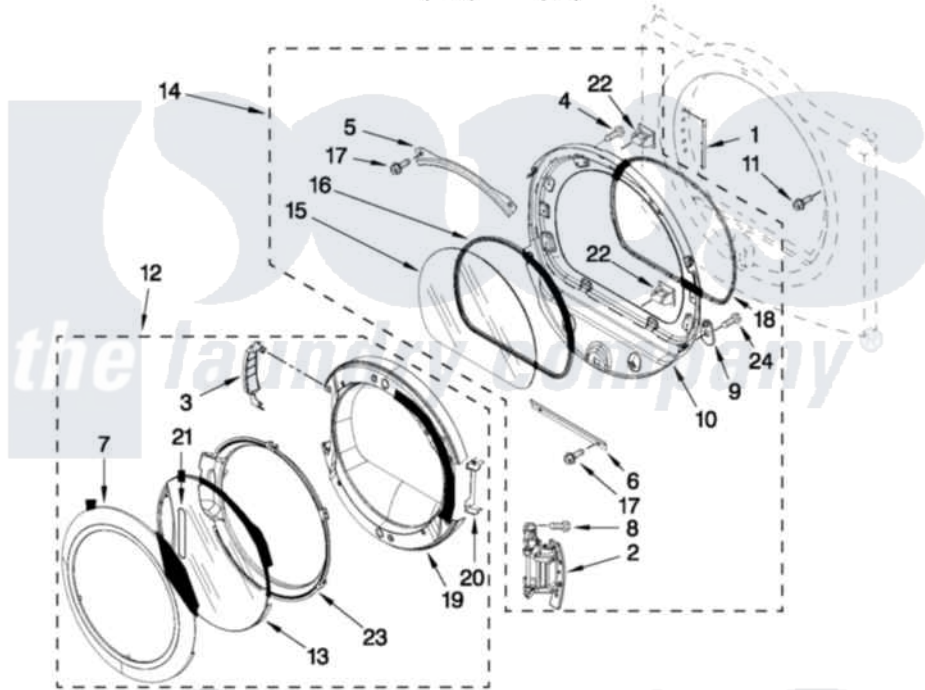

Maytag MGDE400XW1 05 - DOOR PARTS

DOOR PARTS

For Models: MGDE400XW1, MGDE400XR1
(White) (Red)

FOR ORDERING INFORMATION REFER TO PARTS PRICE LIST

W10327212

9

Maytag [Residential Maytag MGDE400XW1 Dryer Parts](#) Parts Diagram 05 - DOOR PARTS

[Click on the part number to view part](#)

Item	Original Part Number	Replaced By	Status	Part Description
1	W10085210			Label-Hinge Hole Cover Front Panel
"	W10085230			Label, Hinge Hole Cover
2	W10310366			Door Hinge Assembly
3	W10180119			Cover-Hinge, Stationary Cover Hinge
4	9742177			Screw, 8-18 X .625
5	8519356			Retainer-Window
6	8519354			Retainer-Window
7	W10193522			Door Frame Assembly
8	W10159996			Screw, 10-24 X 25/64
9	W10048910			Screw-Plug
10	8578229			Door Assembly
11	355515			Screw, 8-18 X 11/16
12	W10193530			Door Assembly
13	W10180117			Door Mask
14	8577819			Door Assembly

15	8566254		Glass-Window
16	8579662		Gasket, Window
17	3393258	3373329D	Screw
18	W10139457		Seal-Door Handle, Ring Door
19	W10180118		Door, Intermediate
20	W10180120		Shield, Door
21	W10153281	W10121607	Pad, Door Handle
22	690081	279570	Latch
23	W10171571		Screen, Door
24	3400224		Screw, 1/4-20 X 3/8