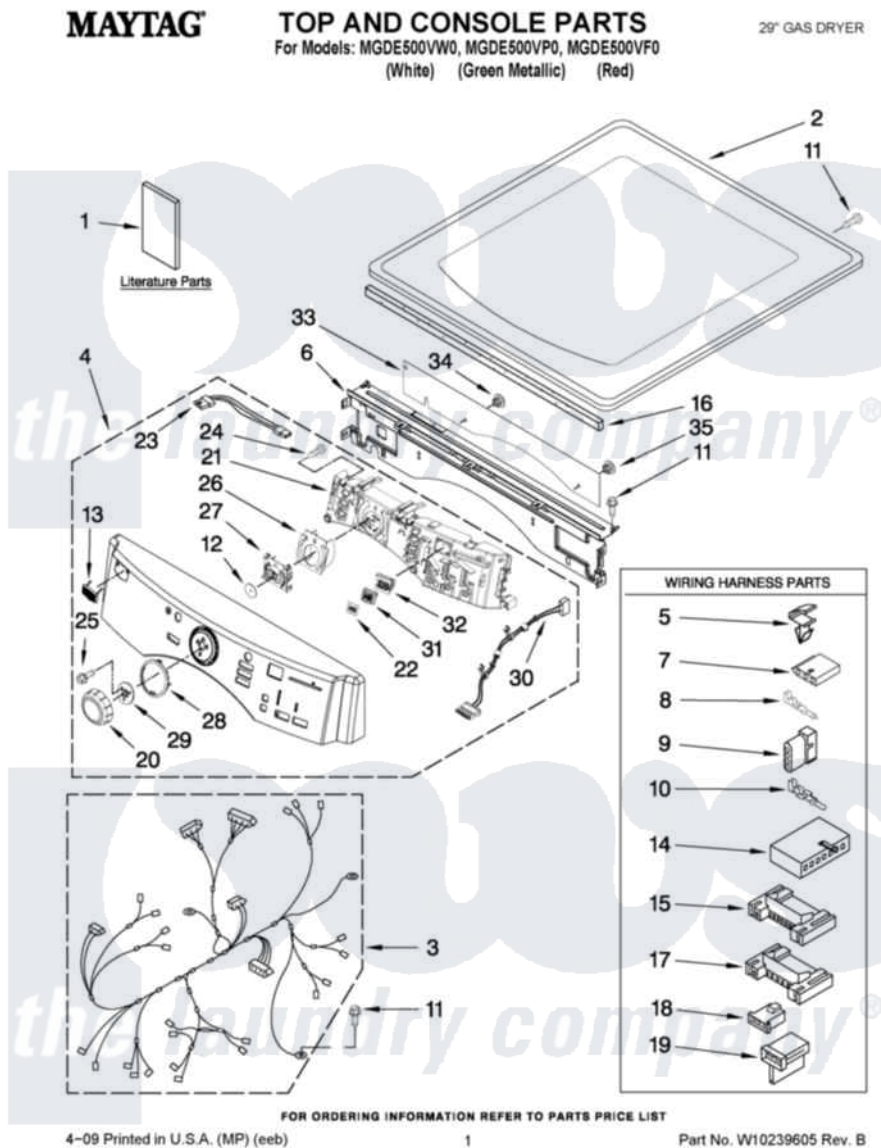

Maytag MGDE500VF0 01 - TOP AND CONSOLE PARTS

Maytag Residential Maytag MGDE500VF0 Dryer Parts Parts Diagram 01 - TOP AND CONSOLE PARTS
Click on the part number to view part

Item	Original Part Number	Replaced By	Status	Part Description
1	W10057352		Not Available	Use & Care Guide
"	W10057356		Not Available	Guide, Quick Start
"	W10057361		Not Available	Tech Sheet
"	W10165147		Not Available	Sheet, Steam Tip
2	3980634	W10117263		Top
"	W10193965			Top
"	W10193964			Top
3	W10181775			Harness, Main
4	W10164452	W10246750		Panel, Console
"	W10191140	W10246754		Panel, Console
"	W10237639			Panel, Console
5	3394427			Clip-Harness
6	W10215656			Bracket, Console
7	353424			Plug, Terminal
8	94614			Terminal
9	3936144			Do-It-Yourself Repair Manuals

10	94613	596797	Terminal
11	98139	303776	Screw
12	8572039		Seal, User Interface
13	W10177245		Medallion
14	3936150		Connector, 7-Circuit
15	3395683		Receptacle, Multi-Terminal
16	W10112267		Foam-Seal Control Bracket
17	2203186		Connector, 5-Circuit
18	3403498		Connector, 3-Position
19	3403499		Connector, 2-Position
20	W10164576		Knob, Assembly
21	W10164610	W10283478	Control-Elec
22	W10171504		Foil-Display
23	W10185548		Harness, User-Interface
24	8540282	8181661	Screw, Actuator
25	8540513	8182214	Screw
26	W10170295		Frame-Light Guide
27	W10170293		Guide, Light Cycle Internal
28	W10164567		Cycle, Light Guide
29	W10172298		Bushing, Knob
30	W10185550		Power Cable User Interface
31	W10164578		Guide, Light
32	W10171502		Fram-Light
33	W10215674		Shield, Console Bracket
34	W10216201		Plug-Hole, 1/4"
35	W10216202		Plug-Hole, 5/16"