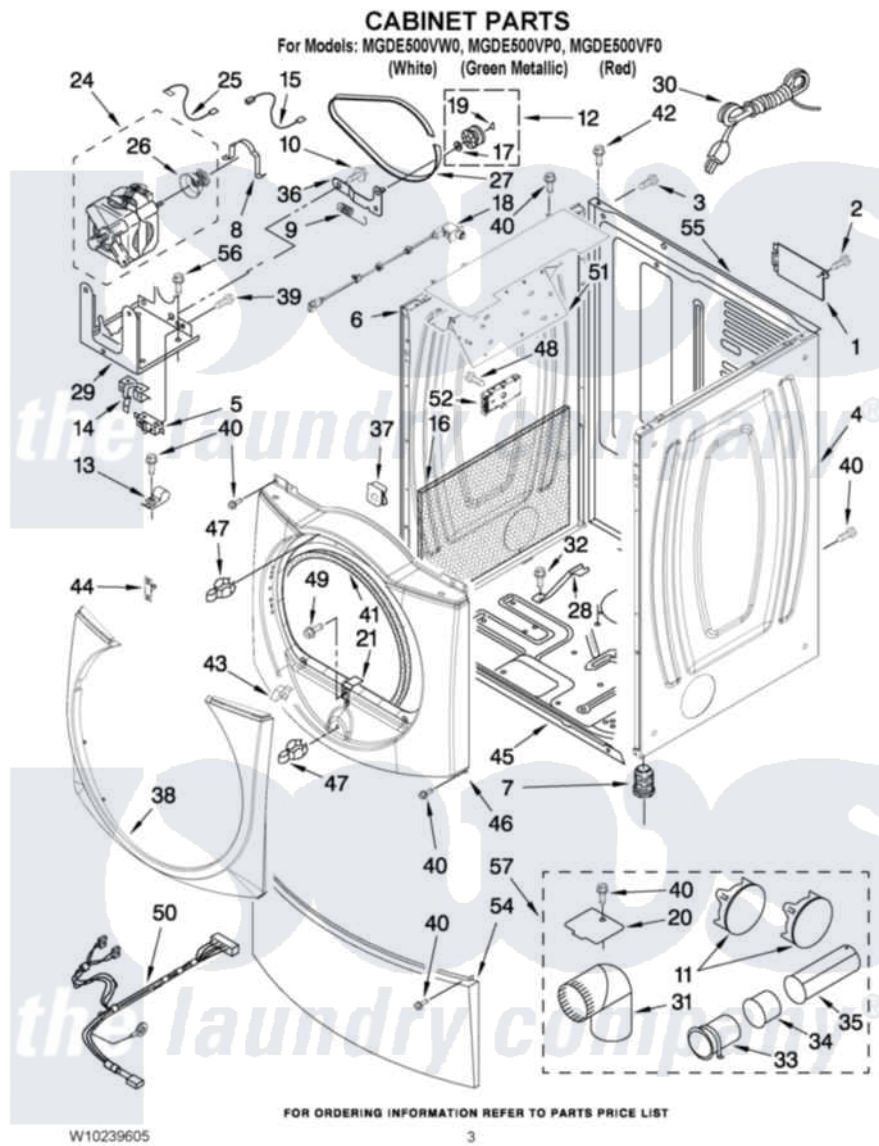

# Maytag MGDE500VF0 02 - CABINET PARTS

Maytag Residential Maytag MGDE500VF0 Dryer Parts Parts Diagram 02 - CABINET PARTS  
Click on the part number to view part

Item	Original Part Number	Replaced By	Status	Part Description
1	<a href="#">8317340</a>			Cover, Terminal Block
2	3390814	<a href="#">90767</a>		Screw, 8A X 3/8 HeX Washer Head Tapping
3	8533974	<a href="#">4331106</a>		Screw, No.10-32 X 7/16
4	<a href="#">W10192446</a>			Panel, Side
"	<a href="#">W10193958</a>			Panel, Side
"	<a href="#">W10193957</a>			Panel, Side
5	3394881	<a href="#">279782</a>		Switch-Lid
6	<a href="#">W10192435</a>			Panel, Side
"	<a href="#">W10193965</a>			Top
"	<a href="#">W10193954</a>			Panel, Side
7	3392100	<a href="#">49621</a>		Feet-Leveling
"	<a href="#">279810</a>			Foot-Optional
8	<a href="#">660658</a>			Clamp, Motor Mounting 343481 685441
9	<a href="#">3387374</a>			Spring, Idler
10	<a href="#">3389420</a>			Retainer-Idler 1/4-20 X 1/16