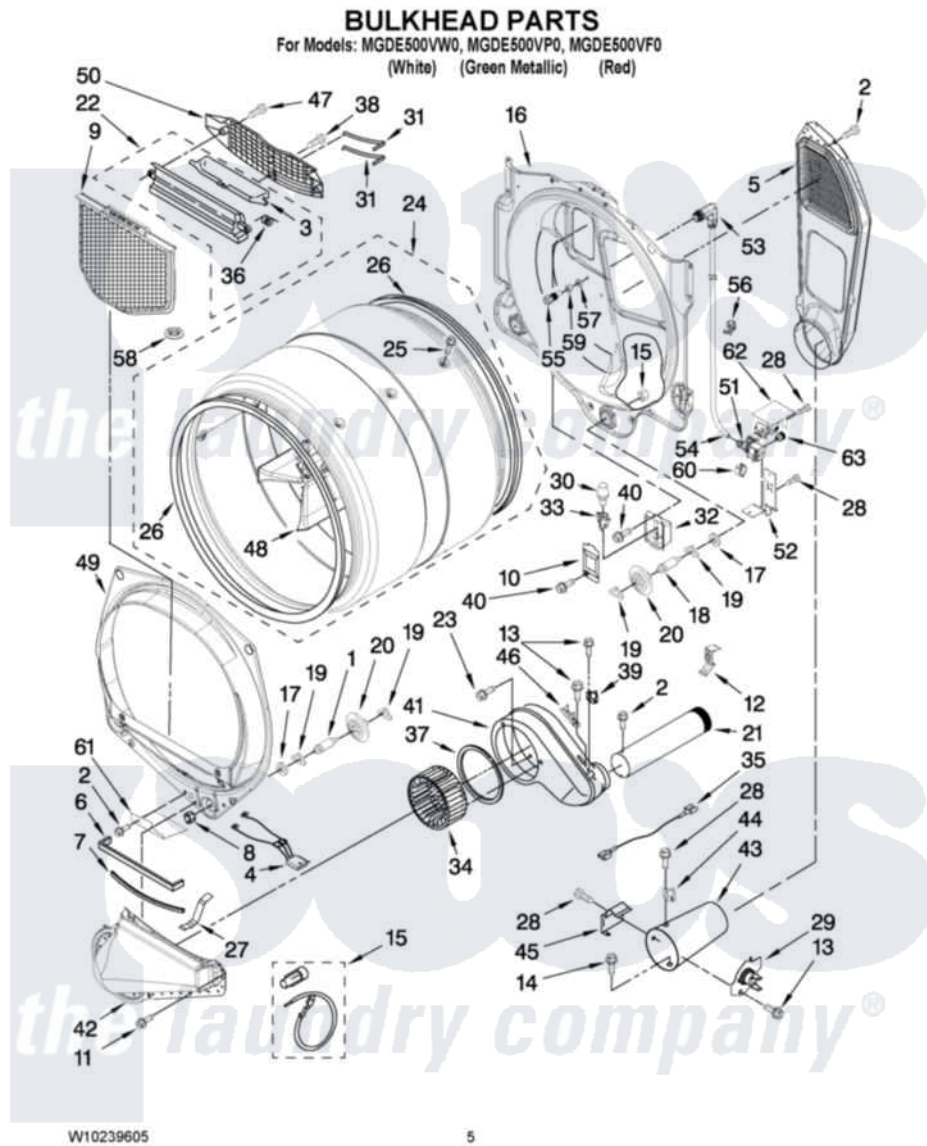

Maytag MGDE500VF0 03 - BULKHEAD PARTS

Maytag [Residential Maytag MGDE500VF0 Dryer Parts](#) Parts Diagram 03 - BULKHEAD PARTS
Click on the part number to view part

Item	Original Part Number	Replaced By	Status	Part Description
1	8575324	W10359271		Shaft, Drum Roller Threads
2	3390647	488729		Screw
3	W10153413			Door, Lint Screen
4	3406653			Harness, Sensor
5	3394346			Air Duct Assembly
6	697813			Seal, Outlet Housing
7	697814	697813		Seal, Outlet Housing
8	3934666	W10080210		Nut, 3/8 X 16
9	W10049370	W10120998		Screen
10	3402841	8532165		Lens, Drum Light
11	359625	487240		Screw, For Mtg. Service Capacitor
12	8572105			Retainer, Toe Panel
13	8533971	90767		Screw, 8A X 3/8 HeX Washer Head Tapping
14	693995			Screw, Hex Head
15	W10001120	W10080190		Nut, 3/8-16