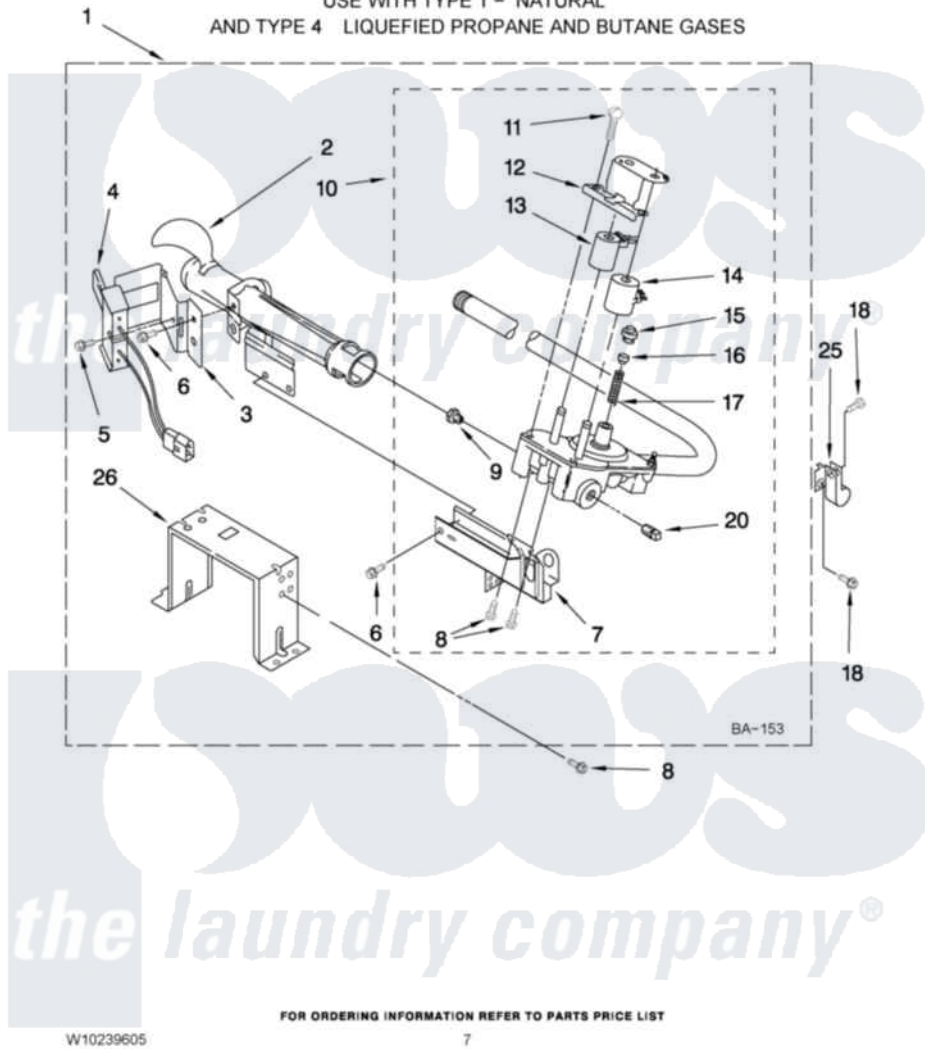

Maytag MGDE500VF0 04 - 8576353 BURNER ASSEMBLY

8576353 BURNER ASSEMBLY

For Models: MGDE500VW0, MGDE500VP0, MGDE500VF0
(White) (Green Metallic) (Red)

USE WITH TYPE 1 - NATURAL
AND TYPE 4 LIQUEFIED PROPANE AND BUTANE GASES

Maytag Residential Maytag MGDE500VF0 Dryer Parts Parts Diagram 04 - 8576353 BURNER ASSEMBLY
Click on the part number to view part

Item	Original Part Number	Replaced By	Status	Part Description
1	8576353	280119		Burner-Gas
2	688617	693140		Burner
3	694298			Bracket, Ignitor
4	686590	279311		Ignitor
5	3393909			Screw, 8-32 X 7/8
6	343641	681414		Screw, 10AB X 1/2
7	3389871		Not Available	Base, Burner
8	3387057			Screw, 10-16 X 1/2 Orifice, Burner
9	15418			Orifice, Burner Type 1
"	15422		Not Available	ORIFICE, BURNER (TYPE 4) (BUTANE)
"	234867	229742		Orifice, Burner
10	8281914	279923		NAT Gas
11	694421			Screw, Bracket Mounting
12	694538			Bracket, Shunt
13	694540			Coil, 60 Hz