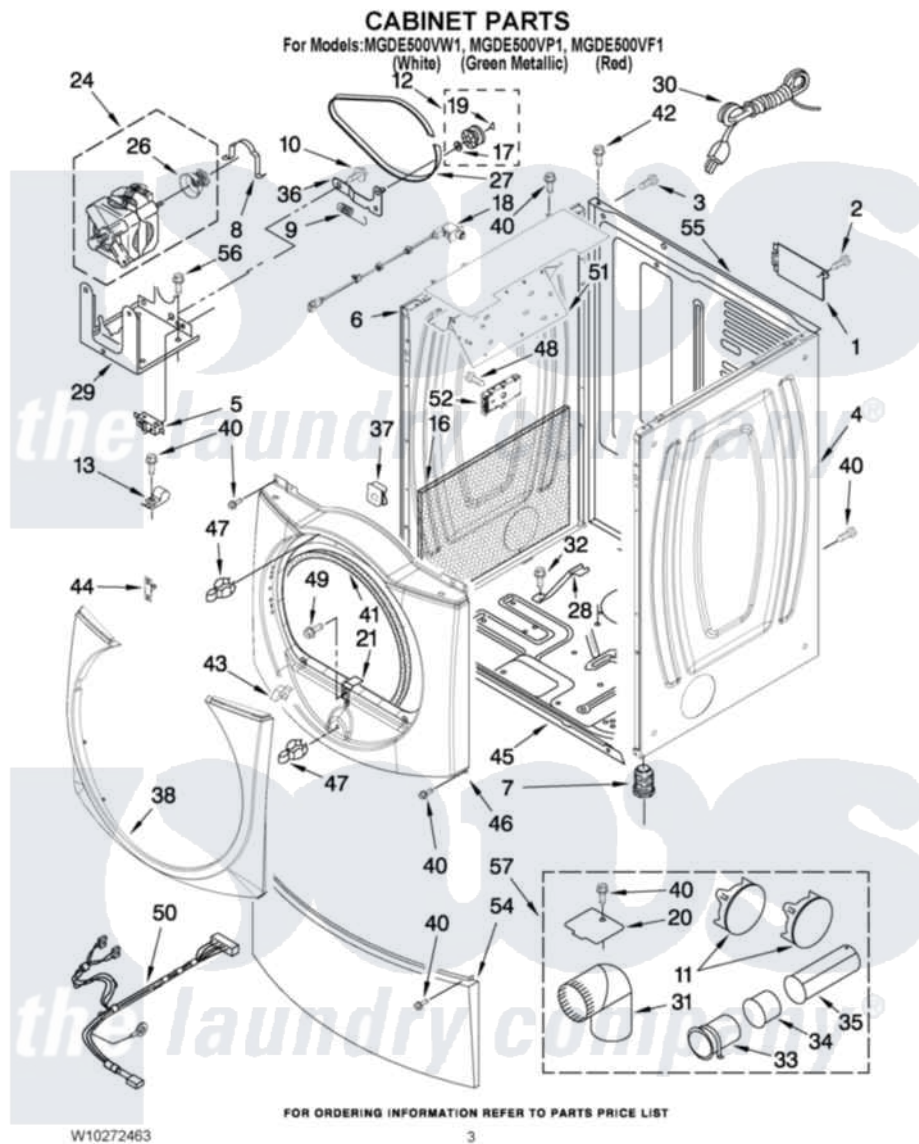

# Maytag MGDE500VF1 02 - CABINET PARTS

Maytag Residential Maytag MGDE500VF1 Dryer Parts Parts Diagram 02 - CABINET PARTS  
Click on the part number to view part

Item	Original Part Number	Replaced By	Status	Part Description
1	<a href="#">8317340</a>			Cover, Terminal Block
2	3390814	<a href="#">90767</a>		Screw, 8A X 3/8 HeX Washer Head Tapping
3	8533974	<a href="#">4331106</a>		Screw, No.10-32 X 7/16
4	<a href="#">W10192446</a>			Panel, Side
"	<a href="#">W10244551</a>			Panel, Side
"	<a href="#">W10193957</a>			Panel, Side
5	W10246525	<a href="#">W10314253</a>		Switch, Assembly Broken Belt
6	<a href="#">W10192435</a>			Panel, Side
"	<a href="#">W10244550</a>			Panel, Side
"	<a href="#">W10193954</a>			Panel, Side
7	3392100	<a href="#">49621</a>		Feet-Leveling
"	<a href="#">279810</a>			Foot-Optional
8	<a href="#">W10121316</a>			Plug, Multivent
9	<a href="#">3387374</a>			Spring, Idler
10	<a href="#">3389420</a>			Retainer-Idler 1/4-20 X 1/16
11	<a href="#">49252</a>			Plug, Multivent