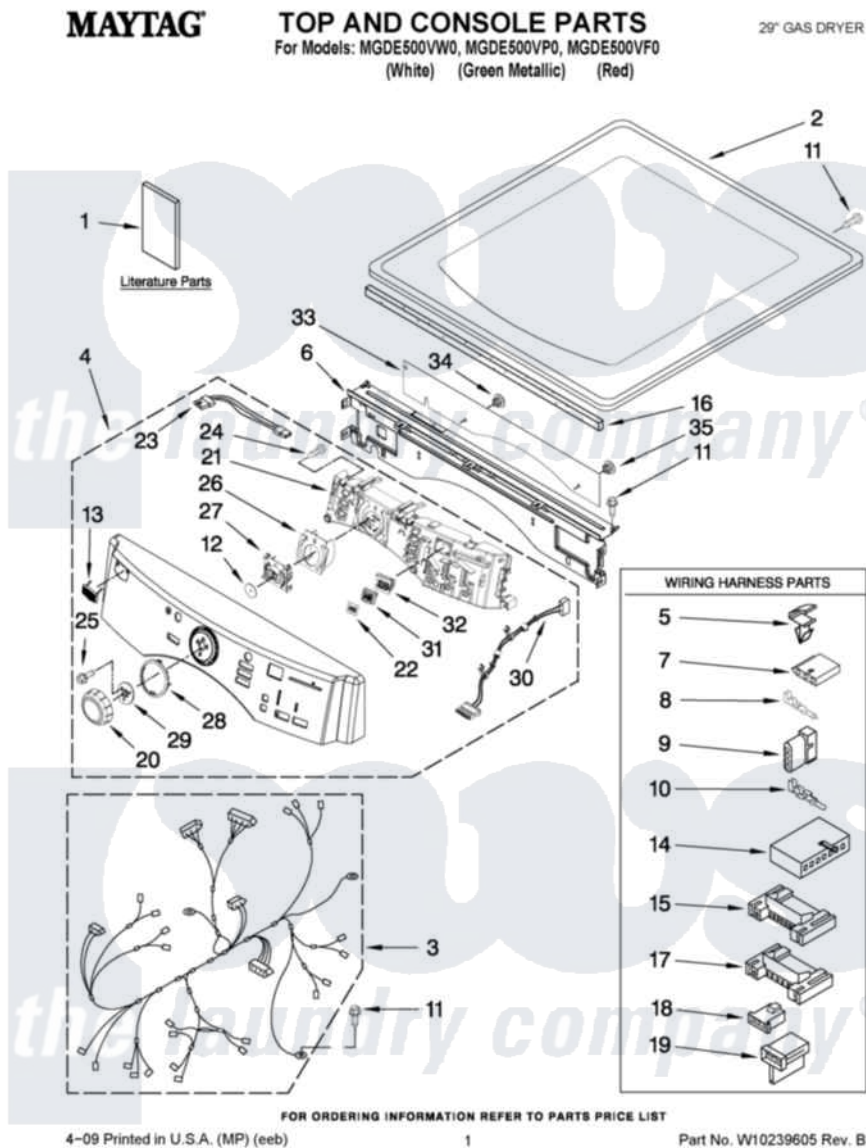

# Maytag MGDE500VP0 01 - TOP AND CONSOLE PARTS

Maytag Residential Maytag MGDE500VP0 Dryer Parts Parts Diagram 01 - TOP AND CONSOLE PARTS  
Click on the part number to view part

Item	Original Part Number	Replaced By	Status	Part Description
1	W10057352		Not Available	Use & Care Guide
"	W10057356		Not Available	Guide, Quick Start
"	W10057361		Not Available	Tech Sheet
"	W10165147		Not Available	Sheet, Steam Tip
2	3980634	<a href="#">W10117263</a>		Top
"	<a href="#">W10193965</a>			Top
"	<a href="#">W10193964</a>			Top
3	<a href="#">W10181775</a>			Harness, Main
4	W10164452	<a href="#">W10246750</a>		Panel, Console
"	W10191140	<a href="#">W10246754</a>		Panel, Console
"	<a href="#">W10237639</a>			Panel, Console
5	<a href="#">3394427</a>			Clip-Harness
6	<a href="#">W10215656</a>			Bracket, Console
7	<a href="#">353424</a>			Plug, Terminal
8	<a href="#">94614</a>			Terminal
9	<a href="#">3936144</a>			Do-It-Yourself Repair Manuals