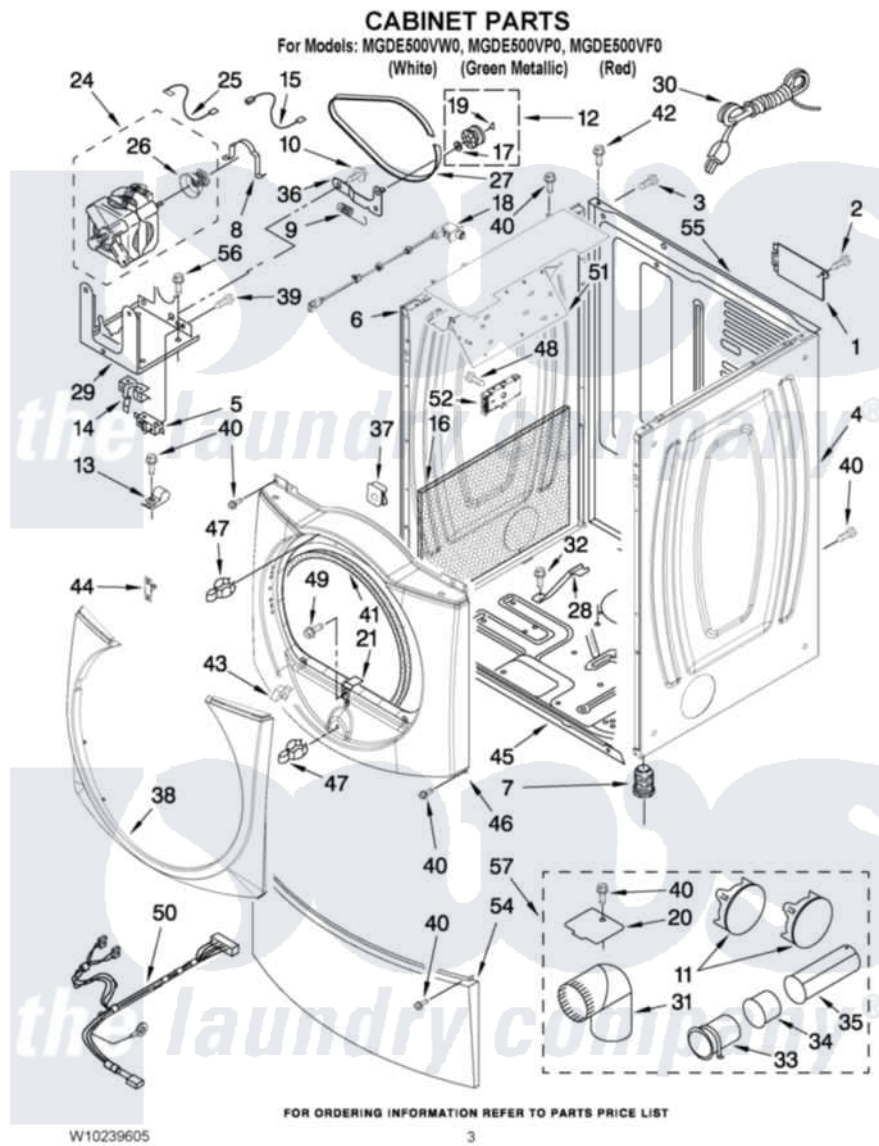

Maytag MGDE500VP0 02 - CABINET PARTS

Maytag [Residential Maytag MGDE500VP0 Dryer Parts](#) Parts Diagram 02 - CABINET PARTS
Click on the part number to view part

Item	Original Part Number	Replaced By	Status	Part Description
1	8317340			Cover, Terminal Block
2	3390814	90767		Screw, 8A X 3/8 HeX Washer Head Tapping
3	8533974	4331106		Screw, No.10-32 X 7/16
4	W10192446			Panel, Side
"	W10193958			Panel, Side
"	W10193957			Panel, Side
5	3394881	279782		Switch-Lid
6	W10192435			Panel, Side
"	W10193965			Top
"	W10193954			Panel, Side
7	3392100	49621		Feet-Leveling
"	279810			Foot-Optional
8	660658			Clamp, Motor Mounting 343481 685441
9	3387374			Spring, Idler
10	3389420			Retainer-Idler 1/4-20 X 1/16