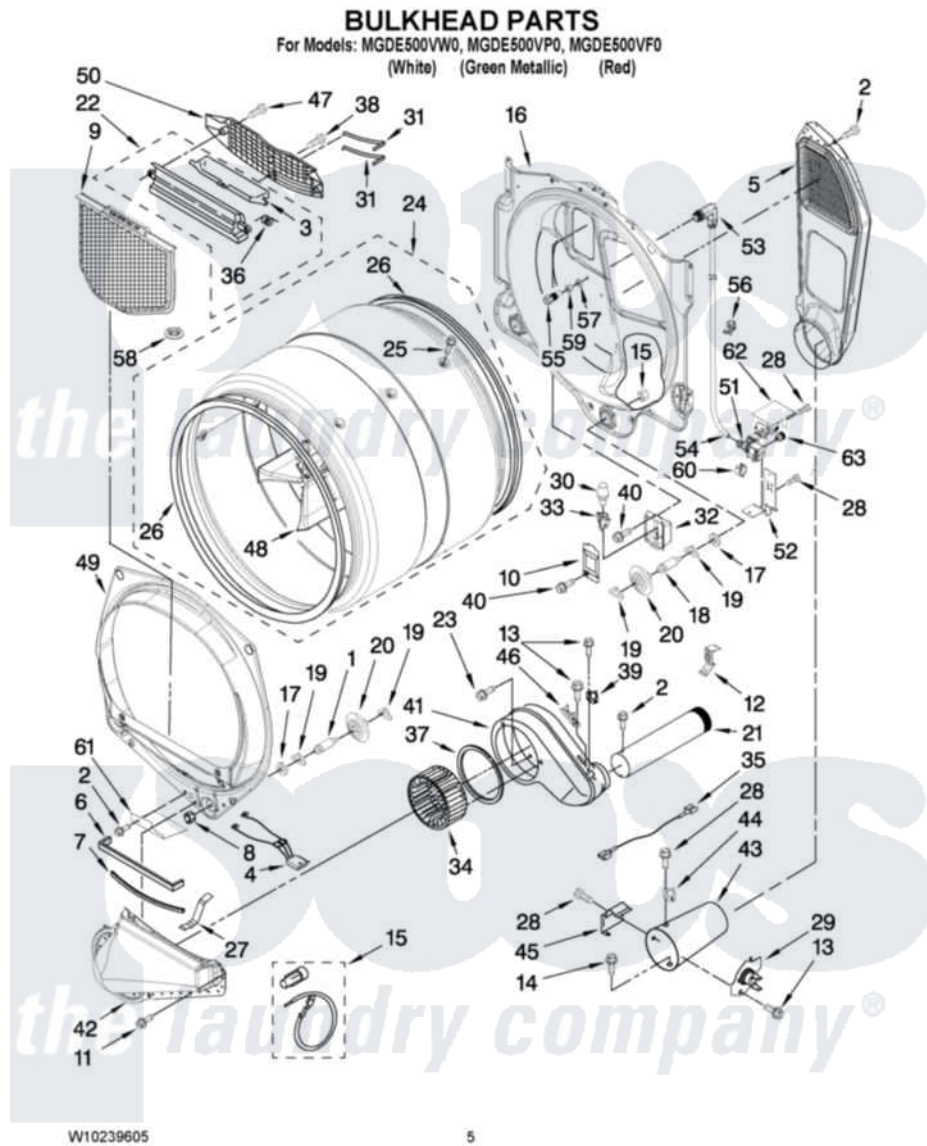

Maytag MGDE500VP0 03 - BULKHEAD PARTS

Maytag [Residential Maytag MGDE500VP0 Dryer Parts](#) Parts Diagram 03 - BULKHEAD PARTS
Click on the part number to view part

Item	Original Part Number	Replaced By	Status	Part Description
1	8575324	W10359271		Shaft, Drum Roller Threads
2	3390647	488729		Screw
3	W10153413			Door, Lint Screen
4	3406653			Harness, Sensor
5	3394346			Air Duct Assembly
6	697813			Seal, Outlet Housing
7	697814	697813		Seal, Outlet Housing
8	3934666	W10080210		Nut, 3/8 X 16
9	W10049370	W10120998		Screen
10	3402841	8532165		Lens, Drum Light
11	359625	487240		Screw, For Mtg. Service Capacitor
12	8572105			Retainer, Toe Panel
13	8533971	90767		Screw, 8A X 3/8 HeX Washer Head Tapping
14	693995			Screw, Hex Head
15	W10001120	W10080190		Nut, 3/8-16