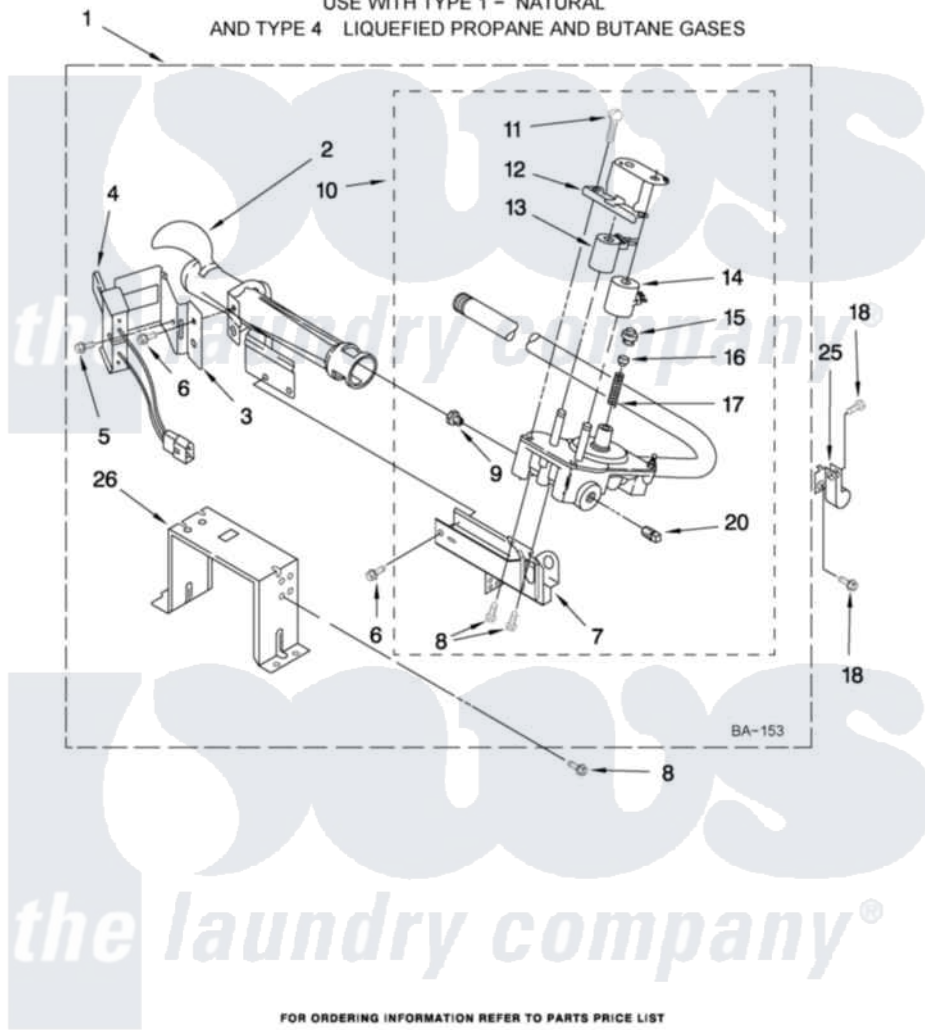

Maytag MGDE500VP0 04 - 8576353 BURNER ASSEMBLY

8576353 BURNER ASSEMBLY

For Models: MGDE500VW0, MGDE500VP0, MGDE500VF0
(White) (Green Metallic) (Red)

USE WITH TYPE 1 - NATURAL
AND TYPE 4 LIQUEFIED PROPANE AND BUTANE GASES

W10239605

7

FOR ORDERING INFORMATION REFER TO PARTS PRICE LIST

Maytag Residential Maytag MGDE500VP0 Dryer Parts Parts Diagram 04 - 8576353 BURNER ASSEMBLY
Click on the part number to view part

Item	Original Part Number	Replaced By	Status	Part Description
1	8576353	280119		Burner-Gas
2	688617	693140		Burner
3	694298			Bracket, Ignitor
4	686590	279311		Ignitor
5	3393909			Screw, 8-32 X 7/8
6	343641	681414		Screw, 10AB X 1/2
7	3389871		Not Available	Base, Burner
8	3387057			Screw, 10-16 X 1/2 Orifice, Burner
9	15418			Orifice, Burner Type 1
"	15422		Not Available	ORIFICE, BURNER (TYPE 4) (BUTANE)
"	234867	229742		Orifice, Burner
10	8281914	279923		NAT Gas
11	694421			Screw, Bracket Mounting
12	694538			Bracket, Shunt
13	694540			Coil, 60 Hz