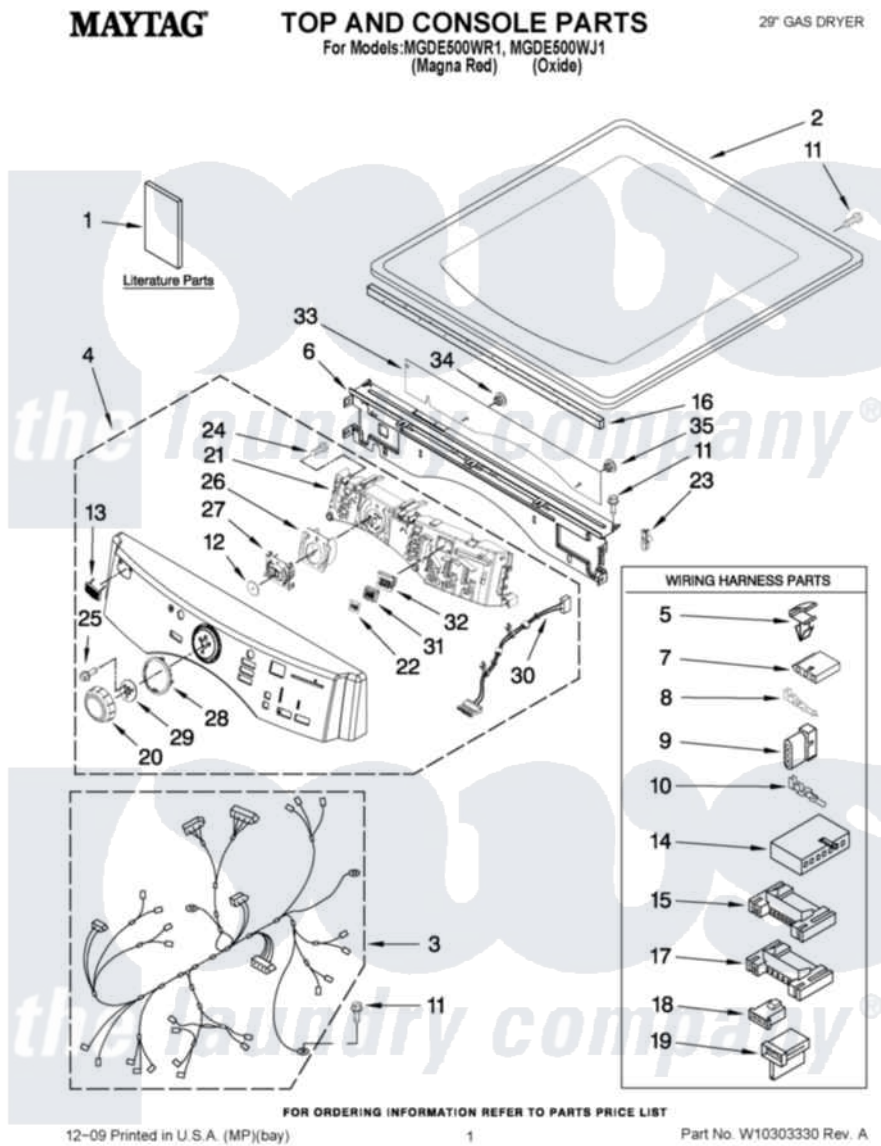

# Maytag MGDE500WJ1 01 - TOP AND CONSOLE PARTS

Maytag [Residential Maytag MGDE500WJ1 Dryer Parts](#) Parts Diagram 01 - TOP AND CONSOLE PARTS  
Click on the part number to view part

Item	Original Part Number	Replaced By	Status	Part Description
1	W10239302		Not Available	USE & CARE GUIDE
"	W10255469		Not Available	INSTALLATION INSTRUCTIONS
"	W10258377		Not Available	TECH SHEET
2	<a href="#">W10164743</a>			Top
"	<a href="#">W10249738</a>			Toe Panel
3	<a href="#">W10111069</a>			Harness, Main
4	<a href="#">W10269246</a>			Panel, Console
"	<a href="#">W10269245</a>			Panel, Console
5	<a href="#">3394427</a>			Clip-Harness
6	<a href="#">W10215656</a>			Bracket, Console
7	<a href="#">353424</a>			Plug, Terminal
8	<a href="#">94614</a>			Terminal
9	<a href="#">3936144</a>			Do-It-Yourself Repair Manuals
10	94613	<a href="#">596797</a>		Terminal
11	3390647	<a href="#">488729</a>		Screw
12	<a href="#">8572039</a>			Seal, User Interface