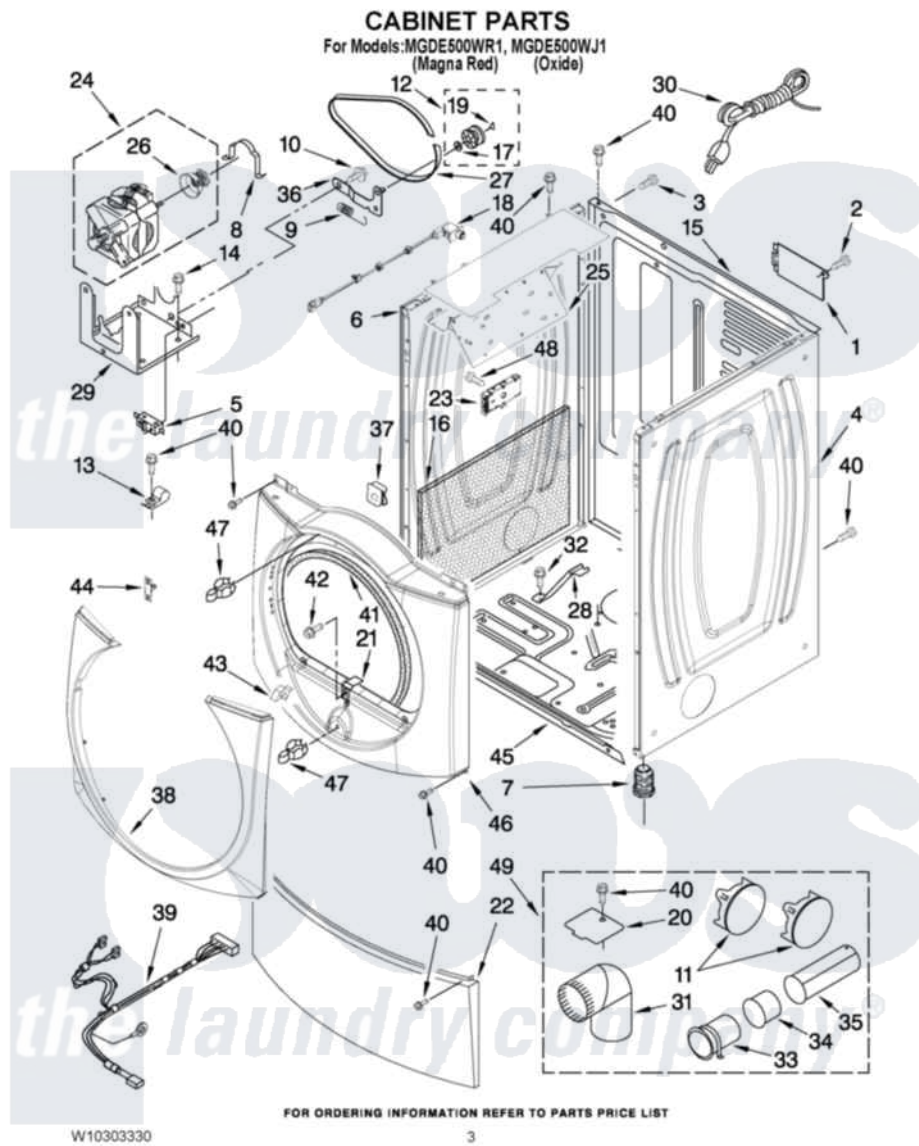

Maytag MGDE500WJ1 02 - CABINET PARTS

Maytag Residential Maytag MGDE500WJ1 Dryer Parts Parts Diagram 02 - CABINET PARTS
 Click on the part number to view part

Item	Original Part Number	Replaced By	Status	Part Description
1	8317340			Cover, Terminal Block
2	3390814	90767		Screw, 8A X 3/8 HeX Washer Head Tapping
3	8533974	4331106		Screw, No.10-32 X 7/16
4	W10192435			Panel, Side
"	W10249769			Panel, Side
5	W10246525	W10314253		Switch, Assembly Broken Belt
6	W10193956			Panel, Side
"	W10249768			Panel, Side
7	3392100	49621		Feet-Leveling
NI	279810			Foot-Optional
8	660658			Clamp, Motor Mounting 343481 685441
9	3387374			Spring, Idler
10	3389420			Retainer-Idler 1/4-20 X 1/16
11	49252			Plug, Multivent
"	W10151499	W10404617		Plug, Multivent