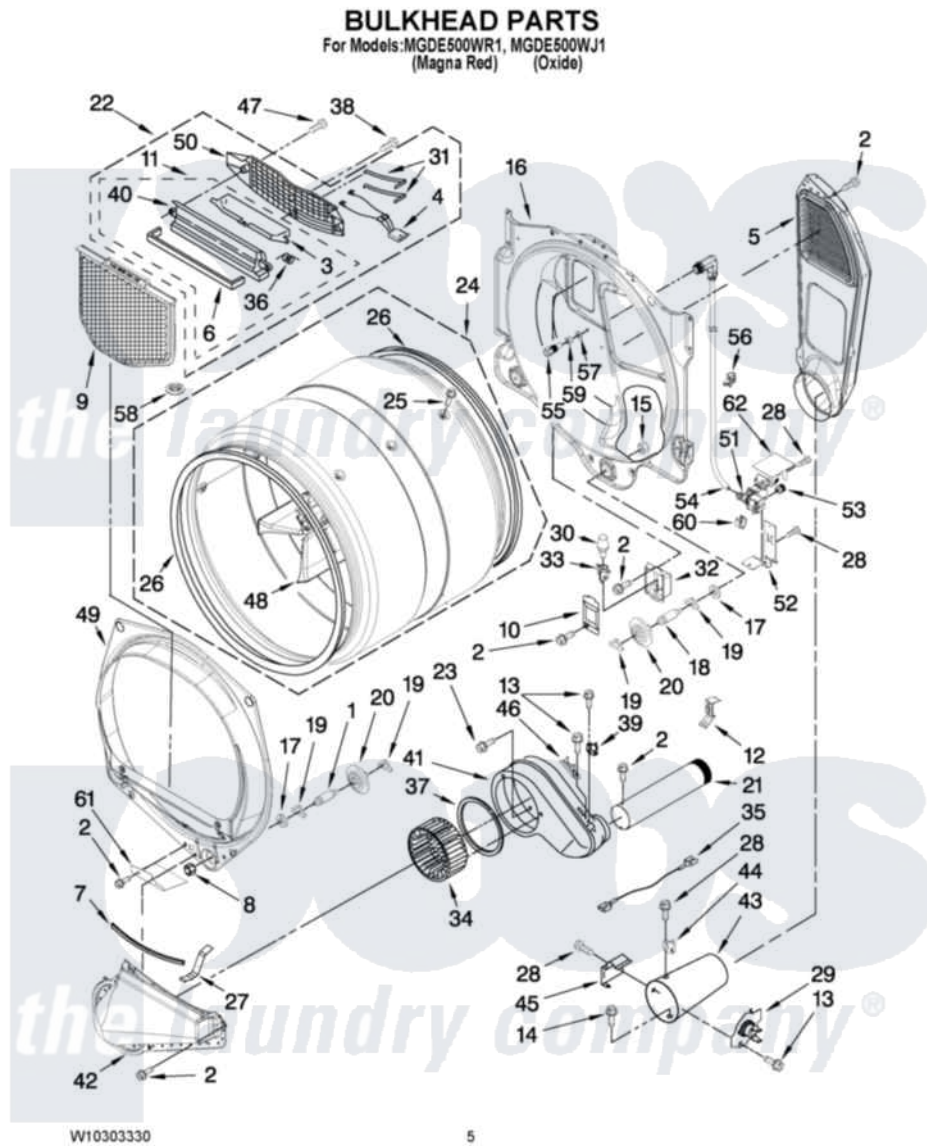

Maytag MGDE500WJ1 03 - BULKHEAD PARTS

Maytag Residential Maytag MGDE500WJ1 Dryer Parts Parts Diagram 03 - BULKHEAD PARTS
Click on the part number to view part

Item	Original Part Number	Replaced By	Status	Part Description
1	8575324	W10359271		Shaft, Drum Roller Threads
2	3390647	488729		Screw
3	W10153413			Door, Lint Screen
4	3406653			Harness, Sensor
5	3394346			Air Duct Assembly
6	697813			Seal, Outlet Housing
7	697814	697813		Seal, Outlet Housing
8	3934666	W10080210		Nut, 3/8 X 16
9	W10049370	W10120998		Screen
10	3402841	8532165		Lens, Drum Light
11	W10153423			Outlet Grille, Housing Assembly
12	8572105			Retainer, Toe Panel
13	8533971	90767		Screw, 8A X 3/8 HeX Washer Head Tapping
14	693995			Screw, Hex Head
15	W10001120	W10080190		Nut, 3/8-16