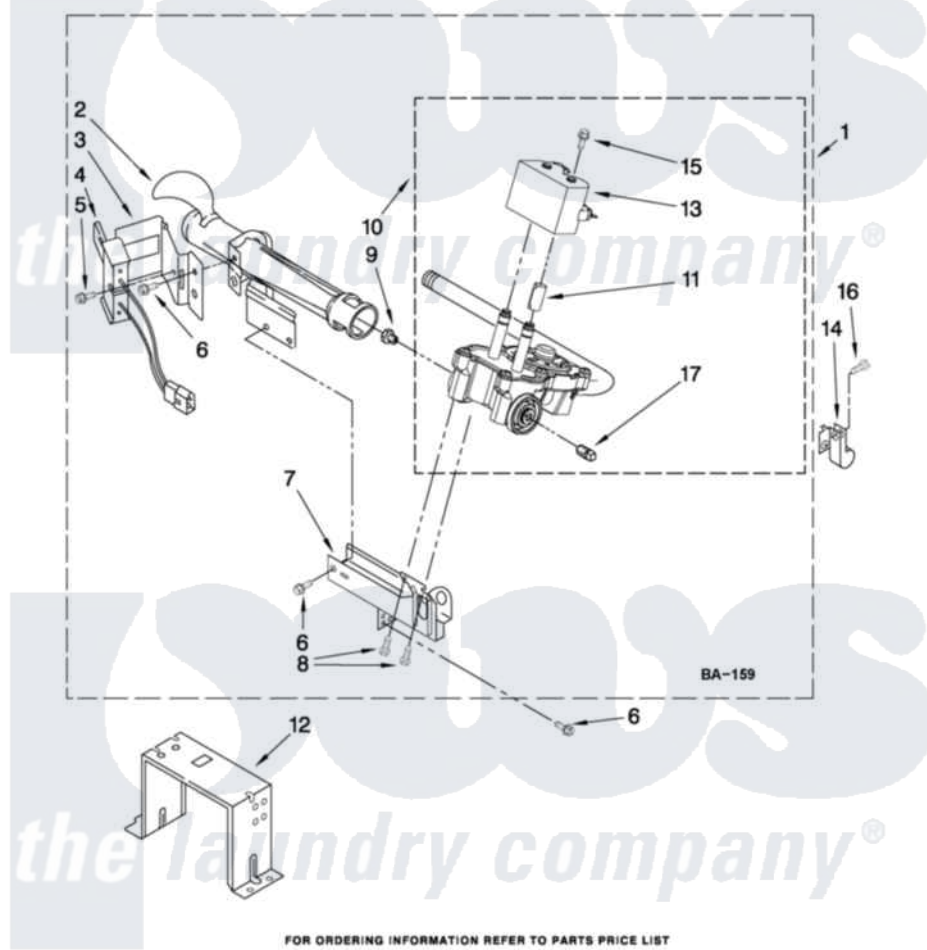

Maytag MGDE500WJ1 04 - W10293911 BURNER ASSEMBLY

W10293911 BURNER ASSEMBLY

For Models:MGDE500WR1, MGDE500WJ1
(Magna Red) (Oxide)

USE WITH TYPE 1 - NATURAL, TYPE 2 - MIXED,
AND TYPE 4 - LIQUEFIED PROPANE AND BUTANE GASES

FOR ORDERING INFORMATION REFER TO PARTS PRICE LIST

W10303330

7

Maytag [Residential Maytag MGDE500WJ1 Dryer Parts](#) Parts Diagram 04 - W10293911 BURNER ASSEMBLY

[Click on the part number to view part](#)

Item	Original Part Number	Replaced By	Status	Part Description
1	W10293911	W10310204		Burner-Gas
2	688617	693140		Burner
3	694298			Bracket, Ignitor
4	686590	279311		Ignitor
5	3393909			Screw, 8-32 X 7/8
6	343641	681414		Screw, 10AB X 1/2
7	3389871		Not Available	Base, Burner
8	3387057			Screw, 10-16 X 1/2 Orifice, Burner
9	15418			Orifice, Burner Type 1
10	W10175144	W10293912		Valve-Gas
11	W10295524	W10328463		Coil, 60 Hz
12	3389889			Bracket, Support
13	W10273784	W10328463		Coil, 60 Hz
14	3978776			Bracket, Gas Pipe Switch
15	326049536			Screw, Coil
16	3390647	488729		Screw