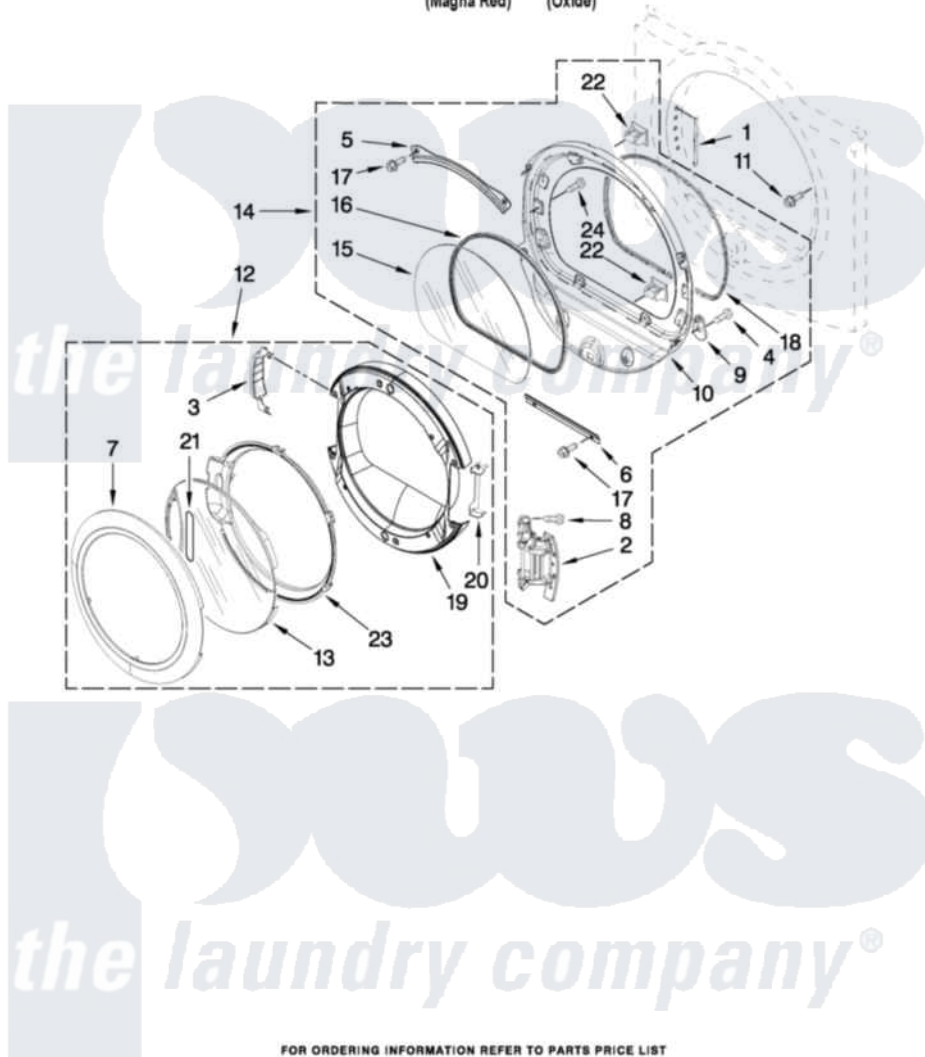

# Maytag MGDE500WJ1 05 - DOOR PARTS

## DOOR PARTS For Models:MGDE500WR1, MGDE500WJ1 (Magna Red) (Oxide)

FOR ORDERING INFORMATION REFER TO PARTS PRICE LIST

9

W10303330

[Maytag Residential Maytag MGDE500WJ1 Dryer Parts](#) Parts Diagram 05 - DOOR PARTS  
Click on the part number to view part

Item	Original Part Number	Replaced By	Status	Part Description
1	<a href="#">W10085210</a>			Label-Hinge Hole Cover Front Panel
"	<a href="#">W10085230</a>			Label, Hinge Hole Cover
2	<a href="#">W10139920</a>			Door Hinge Assembly
3	<a href="#">W10180119</a>			Cover-Hinge, Stationary Cover Hinge
4	<a href="#">3400224</a>			Screw, 1/4-20 X 3/8
5	<a href="#">8519356</a>			Retainer-Window
6	<a href="#">8519354</a>			Retainer-Window
7	<a href="#">W10193522</a>			Door Frame Assembly
8	<a href="#">W10159996</a>			Screw, 10-24 X 25/64
9	<a href="#">W10048910</a>			Screw-Plug
10	<a href="#">8578229</a>			Door Assembly
11	<a href="#">355515</a>			Screw, 8-18 X 11/16
12	<a href="#">W10193530</a>			Door Assembly
13	<a href="#">W10180117</a>			Door Mask
14	<a href="#">8577819</a>			Door Assembly

15	<a href="#">8566254</a>		Glass-Window
16	<a href="#">8579662</a>		Gasket, Window
17	3393258	<a href="#">3373329D</a>	Screw
18	<a href="#">W10139457</a>		Seal-Door Handle, Ring Door
19	<a href="#">W10180118</a>		Door, Intermediate
20	<a href="#">W10180120</a>		Shield, Door
21	W10153281	<a href="#">W10121607</a>	Pad, Door Handle
22	690081	<a href="#">279570</a>	Latch
23	<a href="#">W10171571</a>		Screen, Door
24	<a href="#">9742177</a>		Screw, 8-18 X .625