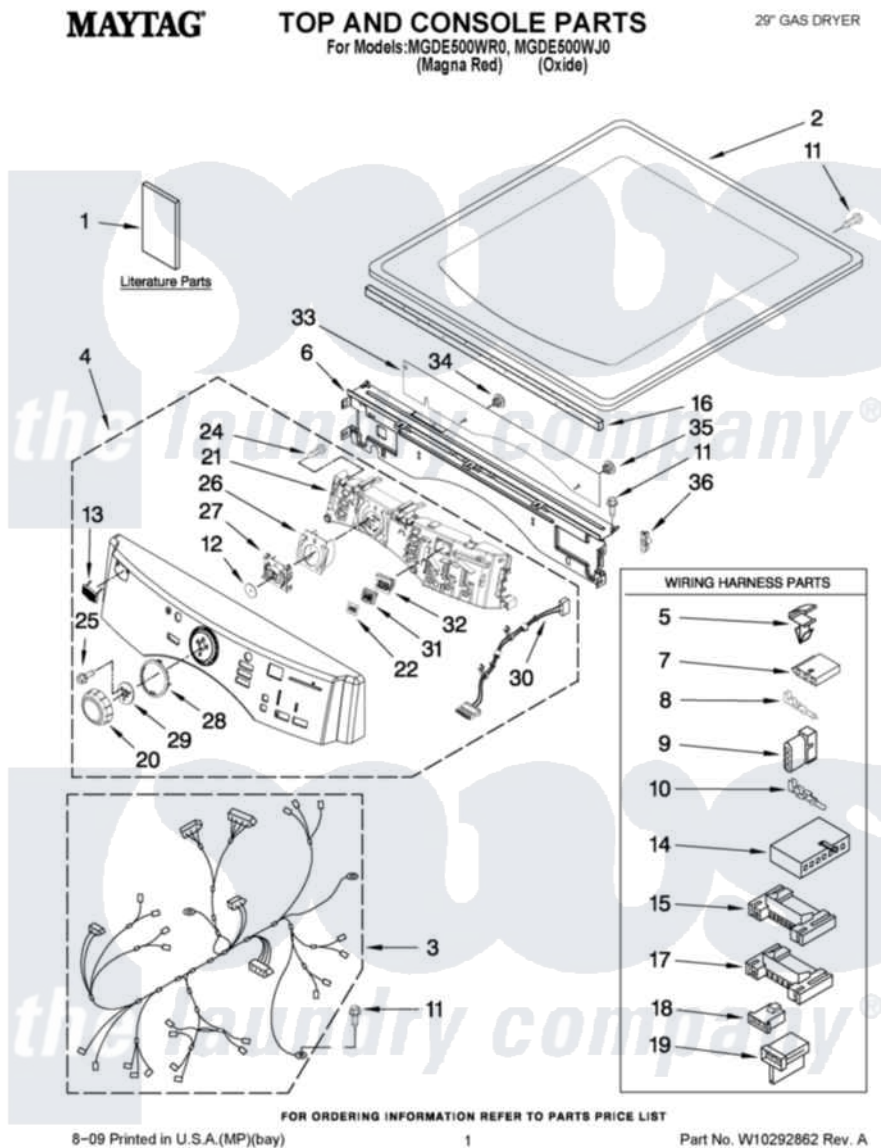

# Maytag MGDE500WR0 01 - TOP AND CONSOLE PARTS

Maytag Residential Maytag MGDE500WR0 Dryer Parts Parts Diagram 01 - TOP AND CONSOLE PARTS  
Click on the part number to view part

Item	Original Part Number	Replaced By	Status	Part Description
1	W10239302		Not Available	USE & CARE GUIDE
"	W10255469		Not Available	INSTALLATION INSTRUCTIONS
"	W10258377		Not Available	TECH SHEET
2	<a href="#">W10164743</a>			Top
"	<a href="#">W10249738</a>			Toe Panel
3	<a href="#">W10111069</a>			Harness, Main
4	<a href="#">W10269246</a>			Panel, Console
"	<a href="#">W10269245</a>			Panel, Console
5	<a href="#">3394427</a>			Clip-Harness
6	<a href="#">W10215656</a>			Bracket, Console
7	<a href="#">353424</a>			Plug, Terminal
8	<a href="#">94614</a>			Terminal
9	<a href="#">3936144</a>			Do-It-Yourself Repair Manuals
10	94613	<a href="#">596797</a>		Terminal
11	3390647	<a href="#">488729</a>		Screw
12	<a href="#">8572039</a>			Seal, User Interface