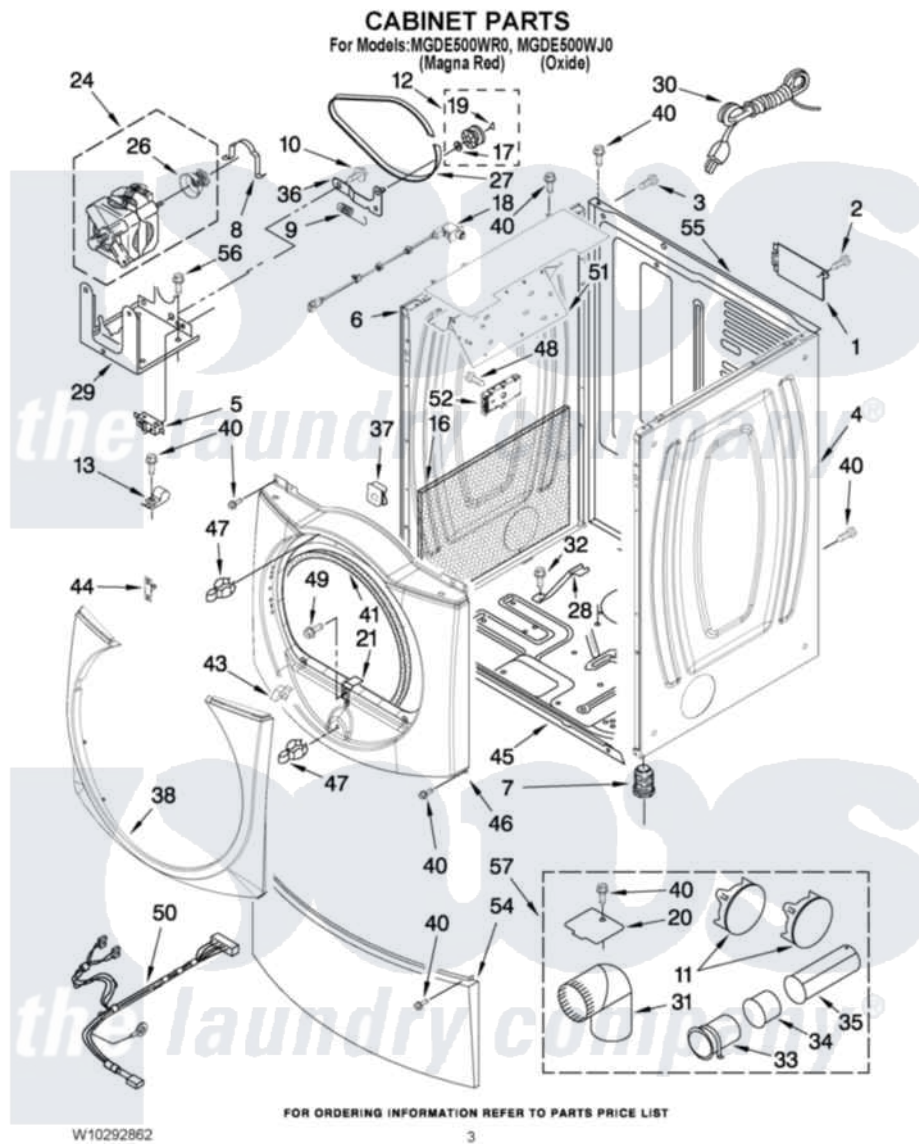

# Maytag MGDE500WR0 02 - CABINET PARTS

Maytag [Residential Maytag MGDE500WR0 Dryer Parts](#) Parts Diagram 02 - CABINET PARTS  
 Click on the part number to view part

Item	Original Part Number	Replaced By	Status	Part Description
1	<a href="#">8317340</a>			Cover, Terminal Block
2	3390814	<a href="#">90767</a>		Screw, 8A X 3/8 HeX Washer Head Tapping
3	8533974	<a href="#">4331106</a>		Screw, No.10-32 X 7/16
4	<a href="#">W10192435</a>			Panel, Side
"	<a href="#">W10249769</a>			Panel, Side
5	W10246525	<a href="#">W10314253</a>		Switch, Assembly Broken Belt
6	<a href="#">W10193956</a>			Panel, Side
"	<a href="#">W10249768</a>			Panel, Side
7	3392100	<a href="#">49621</a>		Feet-Leveling
NI	<a href="#">279810</a>			Foot-Optional
8	<a href="#">660658</a>			Clamp, Motor Mounting 343481 685441
9	<a href="#">3387374</a>			Spring, Idler
10	<a href="#">3389420</a>			Retainer-Idler 1/4-20 X 1/16
11	<a href="#">49252</a>			Plug, Multivent
"	W10151499	<a href="#">W10404617</a>		Plug, Multivent