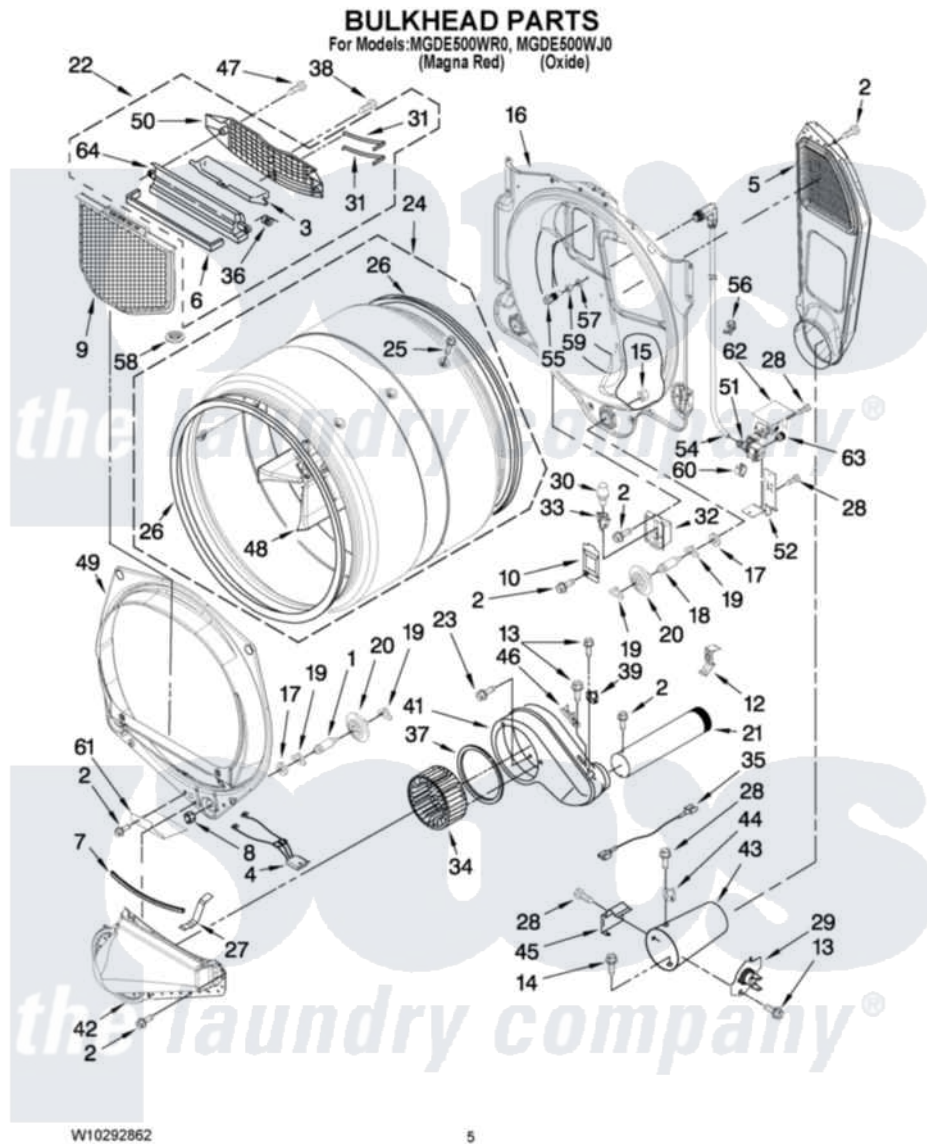

Maytag MGDE500WR0 03 - BULKHEAD PARTS

Maytag Residential Maytag MGDE500WR0 Dryer Parts Parts Diagram 03 - BULKHEAD PARTS
Click on the part number to view part

Item	Original Part Number	Replaced By	Status	Part Description
1	8575324	W10359271		Shaft, Drum Roller Threads
2	3390647	488729		Screw
3	W10153413			Door, Lint Screen
4	3406653			Harness, Sensor
5	3394346			Air Duct Assembly
6	697813			Seal, Outlet Housing
7	697814	697813		Seal, Outlet Housing
8	3934666	W10080210		Nut, 3/8 X 16
9	W10049370	W10120998		Screen
10	3402841	8532165		Lens, Drum Light
12	8572105			Retainer, Toe Panel
13	8533971	90767		Screw, 8A X 3/8 HeX Washer Head Tapping
14	693995			Screw, Hex Head
15	W10001120	W10080190		Nut, 3/8-16
16	W10133857			Bulkhead, Rear
17	3387459	W10080960		Washer, Support