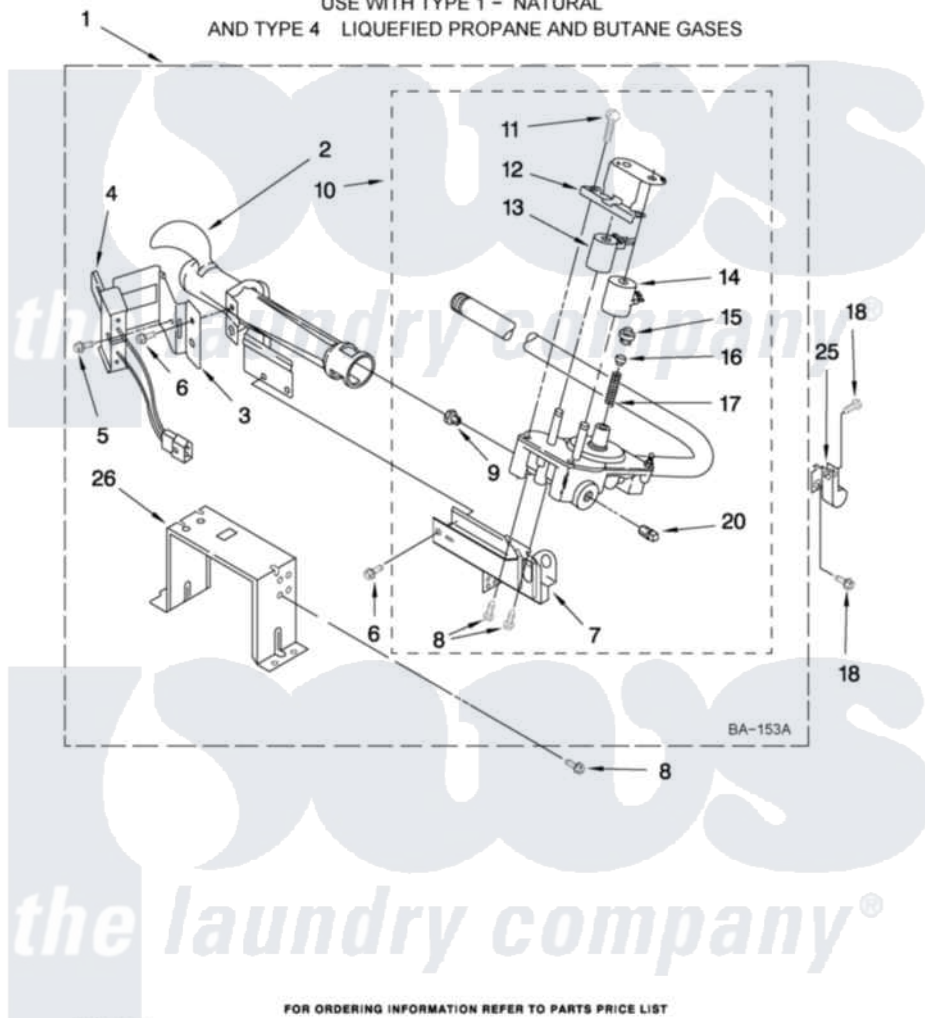

Maytag MGDE500WR0 04 - 8576353 BURNER ASSEMBLY

8576353 BURNER ASSEMBLY

For Models: MGDE500WR0, MGDE500WJ0
(Magna Red) (Oxide)

USE WITH TYPE 1 - NATURAL
AND TYPE 4 LIQUEFIED PROPANE AND BUTANE GASES

W10292862

7

Maytag Residential Maytag MGDE500WR0 Dryer Parts Parts Diagram 04 - 8576353 BURNER ASSEMBLY
Click on the part number to view part

Item	Original Part Number	Replaced By	Status	Part Description
1	8576353	280119		Burner-Gas
2	688617	693140		Burner
3	694298			Bracket, Ignitor
4	686590	279311		Ignitor
5	3393909			Screw, 8-32 X 7/8
6	343641	681414		Screw, 10AB X 1/2
7	3389871		Not Available	Base, Burner
8	3387057			Screw, 10-16 X 1/2 Orifice, Burner
9	15418			Orifice, Burner Type 1
"	15422		Not Available	ORIFICE, BURNER (TYPE 4) (BUTANE)
"	234867	229742		Orifice, Burner
10	W10118347	W10293912		Valve-Gas
11	694421			Screw, Bracket Mounting
12	694538			Bracket, Shunt
13	694540			Coil, 60 Hz