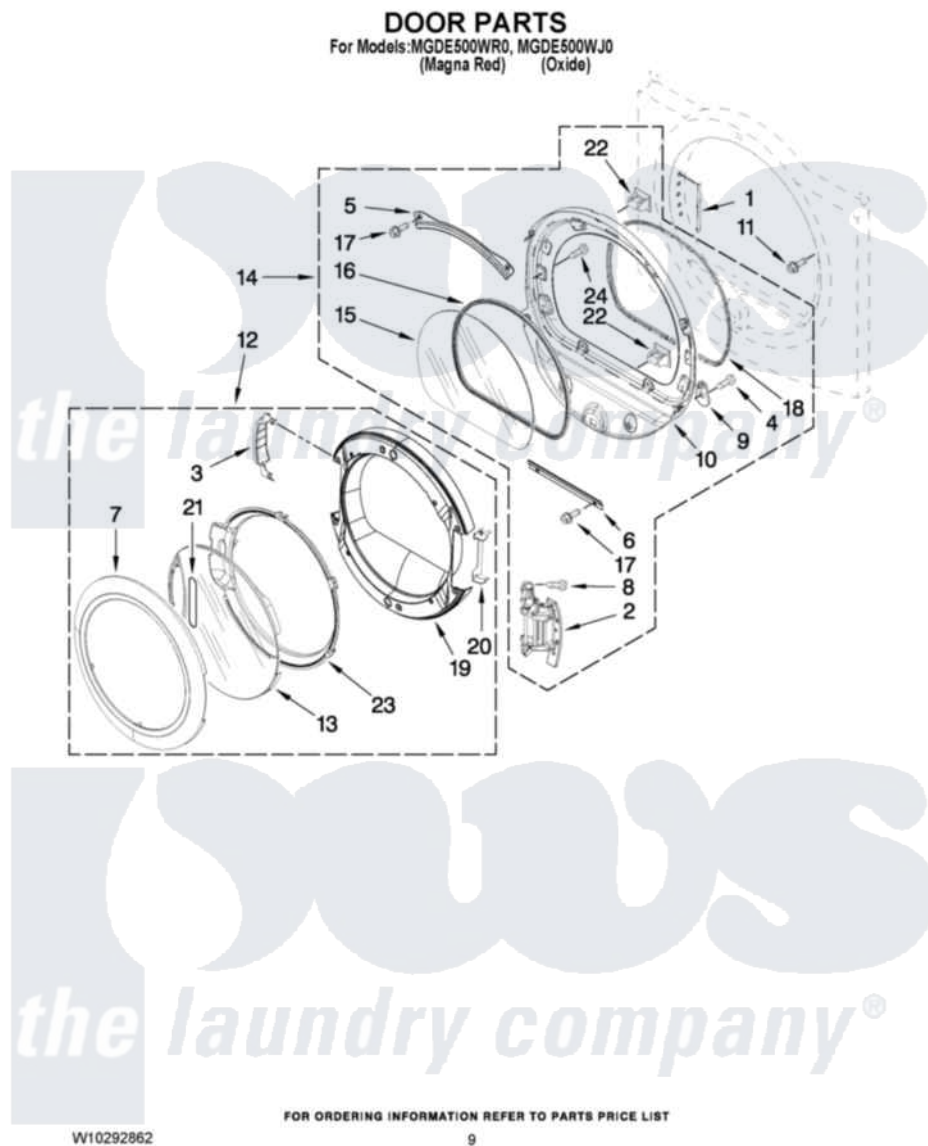

Maytag MGDE500WR0 05 - DOOR PARTS

Maytag [Residential Maytag MGDE500WR0 Dryer Parts](#) Parts Diagram 05 - DOOR PARTS
Click on the part number to view part

Item	Original Part Number	Replaced By	Status	Part Description
1	W10085210			Label-Hinge Hole Cover Front Panel
"	W10085230			Label, Hinge Hole Cover
2	W10139920			Door Hinge Assembly
3	W10180119			Cover-Hinge, Stationary Cover Hinge
4	3400224			Screw, 1/4-20 X 3/8
5	8519356			Retainer-Window
6	8519354			Retainer-Window
7	W10193522			Door Frame Assembly
8	W10159996			Screw, 10-24 X 25/64
9	W10048910			Screw-Plug
10	8578229			Door Assembly
11	355515			Screw, 8-18 X 11/16
12	W10193530			Door Assembly
13	W10180117			Door Mask
14	8577819			Door Assembly

15	8566254		Glass-Window
16	8579662		Gasket, Window
17	3393258	3373329D	Screw
18	W10139457		Seal-Door Handle, Ring Door
19	W10180118		Door, Intermediate
20	W10180120		Shield, Door
21	W10153281	W10121607	Pad, Door Handle
22	690081	279570	Latch
23	W10171571		Screen, Door
24	9742177		Screw, 8-18 X .625