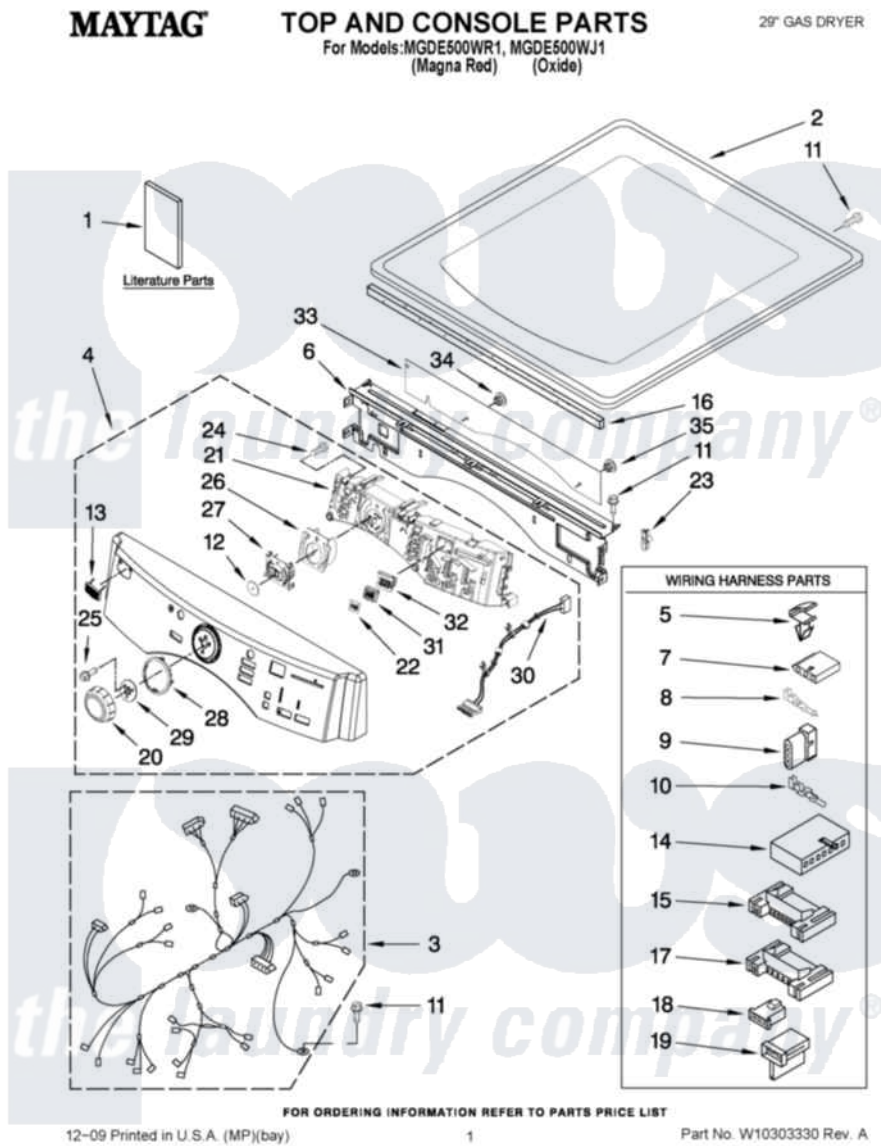

Maytag MGDE500WR1 01 - TOP AND CONSOLE PARTS

Maytag Residential Maytag MGDE500WR1 Dryer Parts Parts Diagram 01 - TOP AND CONSOLE PARTS
Click on the part number to view part

Item	Original Part Number	Replaced By	Status	Part Description
1	W10239302		Not Available	USE & CARE GUIDE
"	W10255469		Not Available	INSTALLATION INSTRUCTIONS
"	W10258377		Not Available	TECH SHEET
2	W10164743			Top
"	W10249738			Toe Panel
3	W10111069			Harness, Main
4	W10269246			Panel, Console
"	W10269245			Panel, Console
5	3394427			Clip-Harness
6	W10215656			Bracket, Console
7	353424			Plug, Terminal
8	94614			Terminal
9	3936144			Do-It-Yourself Repair Manuals
10	94613	596797		Terminal
11	3390647	488729		Screw
12	8572039			Seal, User Interface

13	W10177245		Medallion
14	3936150		Connector, 7-Circuit
15	3395683		Receptacle, Multi-Terminal
16	W10112267		Foam-Seal Control Bracket
17	2203186		Connector, 5-Circuit
18	3403498		Connector, 3-Position
19	3403499		Connector, 2-Postion
20	W10164576		Knob, Assembly
21	W10269025		Control-Elec
22	W10171504		Foil-Display
23	W10214555		Plug-Connector Frame
24	8540282	8181661	Screw, Actuator
25	8540513	8182214	Screw
26	W10170295		Frame-Light Guide
27	W10170293		Guide, Light Cycle Internal
28	W10164567		Cycle, Light Guide
29	W10172298		Bushing, Knob
30	W10242907		Harness, Communication
31	W10164578		Guide, Light
32	W10171502		Fram-Light
33	W10215674		Shield, Console Bracket
34	W10216201		Plug-Hole, 1/4"
35	W10216202		Plug-Hole, 5/16"