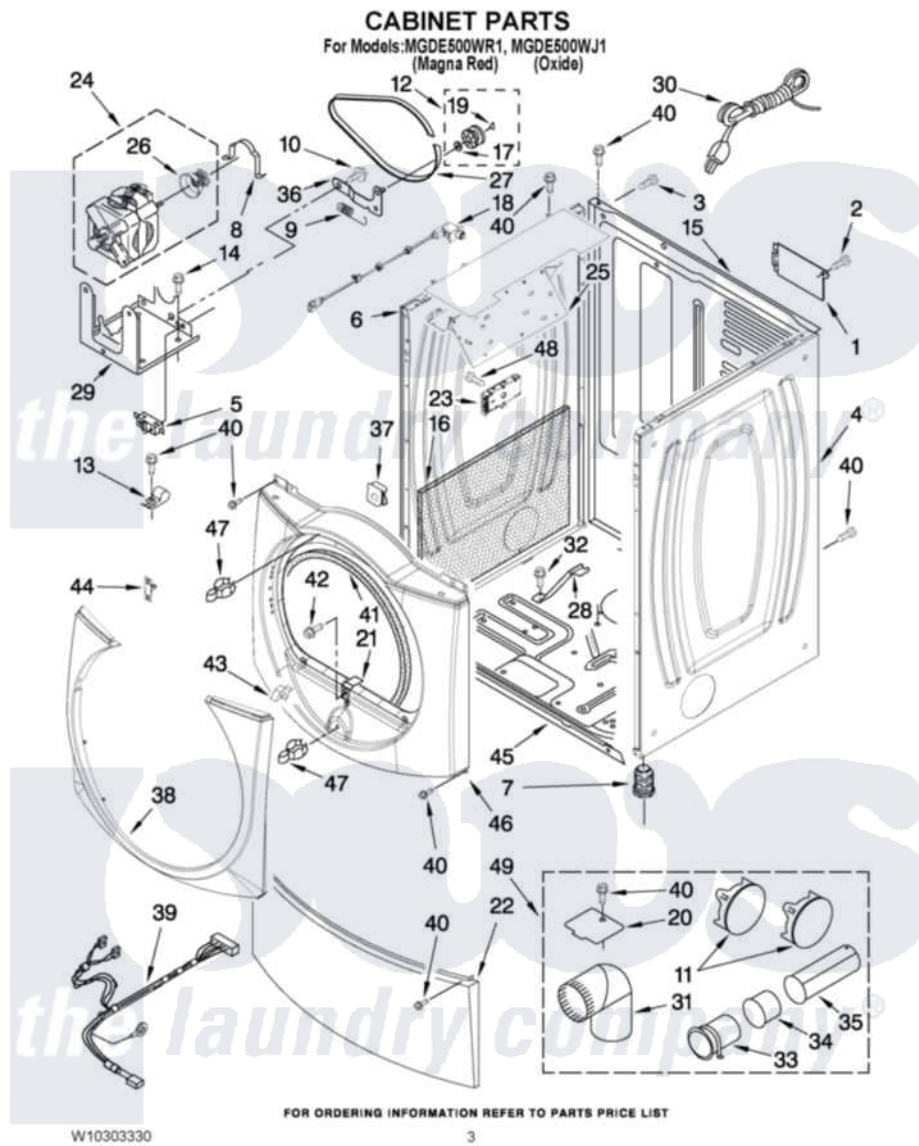

Maytag MGDE500WR1 02 - CABINET PARTS

Maytag [Residential Maytag MGDE500WR1 Dryer Parts](#) Parts Diagram 02 - CABINET PARTS
 Click on the part number to view part

Item	Original Part Number	Replaced By	Status	Part Description
1	8317340			Cover, Terminal Block
2	3390814	90767		Screw, 8A X 3/8 HeX Washer Head Tapping
3	8533974	4331106		Screw, No.10-32 X 7/16
4	W10192435			Panel, Side
"	W10249769			Panel, Side
5	W10246525	W10314253		Switch, Assembly Broken Belt
6	W10193956			Panel, Side
"	W10249768			Panel, Side
7	3392100	49621		Feet-Leveling
NI	279810			Foot-Optional
8	660658			Clamp, Motor Mounting 343481 685441
9	3387374			Spring, Idler
10	3389420			Retainer-Idler 1/4-20 X 1/16
11	49252			Plug, Multivent
"	W10151499	W10404617		Plug, Multivent