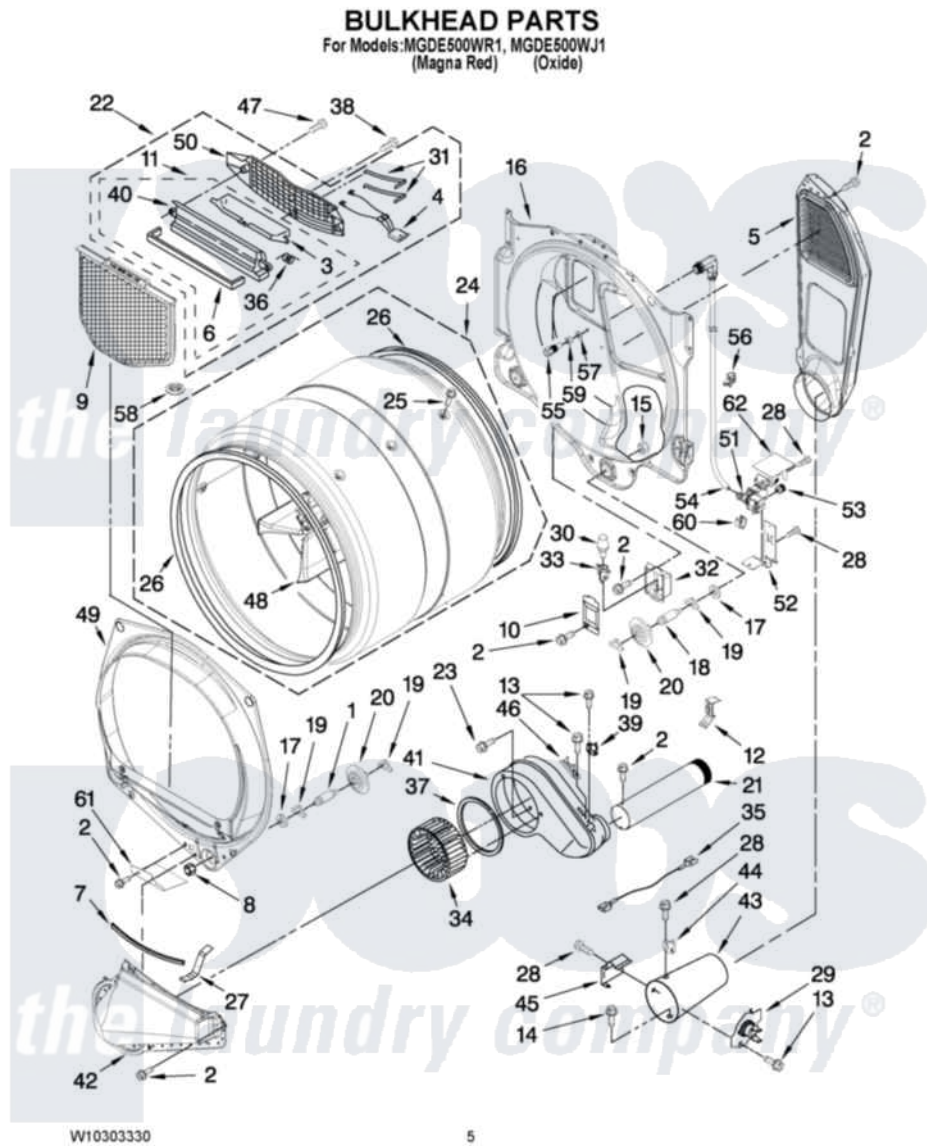

# Maytag MGDE500WR1 03 - BULKHEAD PARTS

Maytag Residential Maytag MGDE500WR1 Dryer Parts Parts Diagram 03 - BULKHEAD PARTS  
Click on the part number to view part

Item	Original Part Number	Replaced By	Status	Part Description
1	8575324	<a href="#">W10359271</a>		Shaft, Drum Roller Threads
2	3390647	<a href="#">488729</a>		Screw
3	<a href="#">W10153413</a>			Door, Lint Screen
4	<a href="#">3406653</a>			Harness, Sensor
5	<a href="#">3394346</a>			Air Duct Assembly
6	<a href="#">697813</a>			Seal, Outlet Housing
7	697814	<a href="#">697813</a>		Seal, Outlet Housing
8	3934666	<a href="#">W10080210</a>		Nut, 3/8 X 16
9	W10049370	<a href="#">W10120998</a>		Screen
10	3402841	<a href="#">8532165</a>		Lens, Drum Light
11	<a href="#">W10153423</a>			Outlet Grille, Housing Assembly
12	<a href="#">8572105</a>			Retainer, Toe Panel
13	8533971	<a href="#">90767</a>		Screw, 8A X 3/8 HeX Washer Head Tapping
14	<a href="#">693995</a>			Screw, Hex Head
15	W10001120	<a href="#">W10080190</a>		Nut, 3/8-16