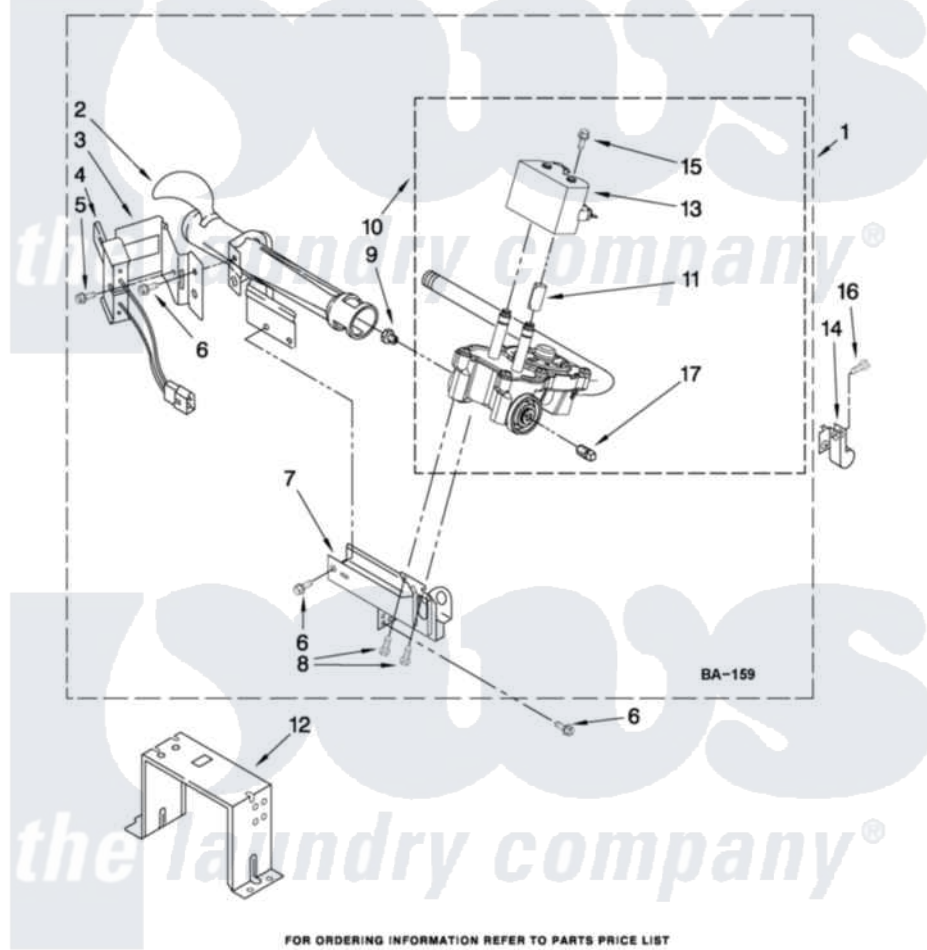

# Maytag MGDE500WR1 04 - W10293911 BURNER ASSEMBLY

## W10293911 BURNER ASSEMBLY

For Models:MGDE500WR1, MGDE500WJ1  
(Magna Red) (Oxide)

USE WITH TYPE 1 - NATURAL, TYPE 2 - MIXED,  
AND TYPE 4 - LIQUEFIED PROPANE AND BUTANE GASES

FOR ORDERING INFORMATION REFER TO PARTS PRICE LIST

W10303330

7

Maytag Residential Maytag MGDE500WR1 Dryer Parts Parts Diagram 04 - W10293911 BURNER ASSEMBLY

Click on the part number to view part

Item	Original Part Number	Replaced By	Status	Part Description
1	W10293911	<a href="#">W10310204</a>		Burner-Gas
2	688617	<a href="#">693140</a>		Burner
3	<a href="#">694298</a>			Bracket, Ignitor
4	686590	<a href="#">279311</a>		Ignitor
5	<a href="#">3393909</a>			Screw, 8-32 X 7/8
6	343641	<a href="#">681414</a>		Screw, 10AB X 1/2
7	3389871		Not Available	Base, Burner
8	<a href="#">3387057</a>			Screw, 10-16 X 1/2 Orifice, Burner
9	<a href="#">15418</a>			Orifice, Burner Type 1
10	W10175144	<a href="#">W10293912</a>		Valve-Gas
11	W10295524	<a href="#">W10328463</a>		Coil, 60 Hz
12	<a href="#">3389889</a>			Bracket, Support
13	W10273784	<a href="#">W10328463</a>		Coil, 60 Hz
14	<a href="#">3978776</a>			Bracket, Gas Pipe Switch
15	<a href="#">326049536</a>			Screw, Coil
16	3390647	<a href="#">488729</a>		Screw