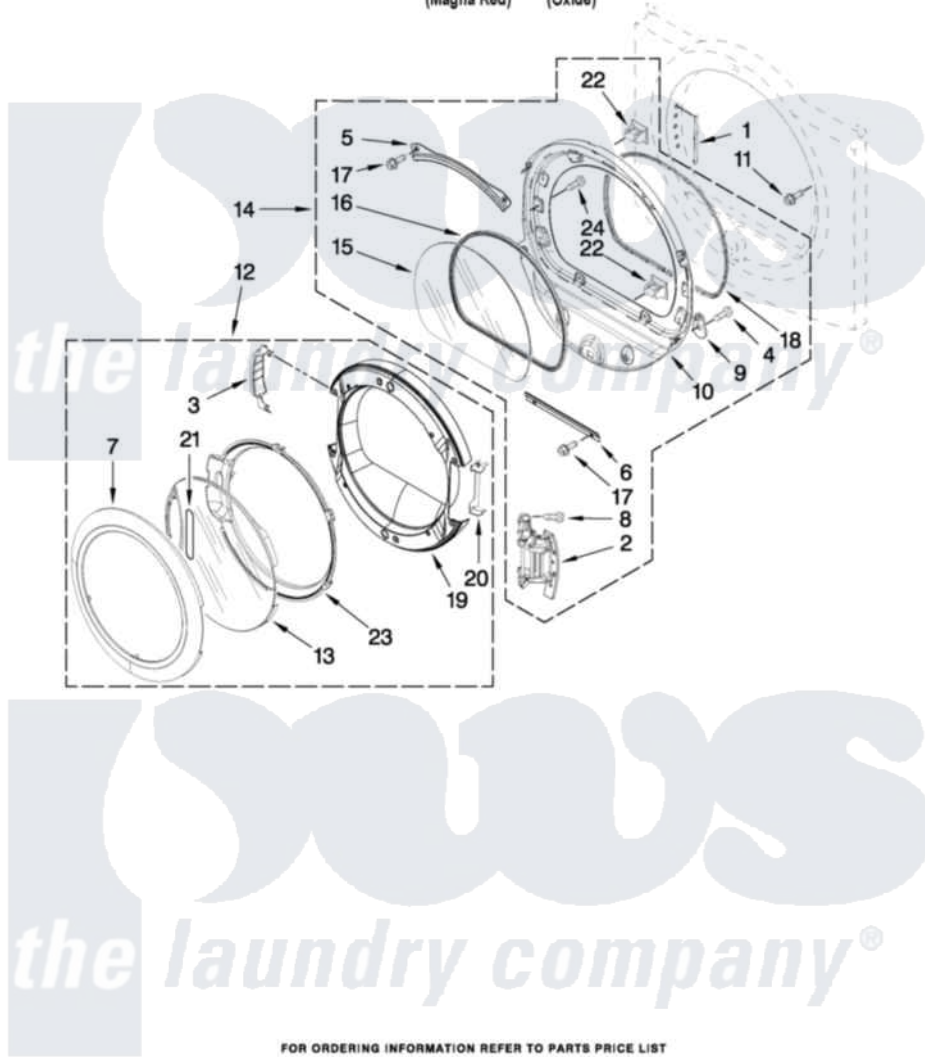

# Maytag MGDE500WR1 05 - DOOR PARTS

## DOOR PARTS For Models:MGDE500WR1, MGDE500WJ1 (Magna Red) (Oxide)

FOR ORDERING INFORMATION REFER TO PARTS PRICE LIST

9

W10303330

Maytag [Residential Maytag MGDE500WR1 Dryer Parts](#) Parts Diagram 05 - DOOR PARTS  
Click on the part number to view part

Item	Original Part Number	Replaced By	Status	Part Description
1	<a href="#">W10085210</a>			Label-Hinge Hole Cover Front Panel
"	<a href="#">W10085230</a>			Label, Hinge Hole Cover
2	<a href="#">W10139920</a>			Door Hinge Assembly
3	<a href="#">W10180119</a>			Cover-Hinge, Stationary Cover Hinge
4	<a href="#">3400224</a>			Screw, 1/4-20 X 3/8
5	<a href="#">8519356</a>			Retainer-Window
6	<a href="#">8519354</a>			Retainer-Window
7	<a href="#">W10193522</a>			Door Frame Assembly
8	<a href="#">W10159996</a>			Screw, 10-24 X 25/64
9	<a href="#">W10048910</a>			Screw-Plug
10	<a href="#">8578229</a>			Door Assembly
11	<a href="#">355515</a>			Screw, 8-18 X 11/16
12	<a href="#">W10193530</a>			Door Assembly
13	<a href="#">W10180117</a>			Door Mask
14	<a href="#">8577819</a>			Door Assembly

15	<a href="#">8566254</a>		Glass-Window
16	<a href="#">8579662</a>		Gasket, Window
17	3393258	<a href="#">3373329D</a>	Screw
18	<a href="#">W10139457</a>		Seal-Door Handle, Ring Door
19	<a href="#">W10180118</a>		Door, Intermediate
20	<a href="#">W10180120</a>		Shield, Door
21	W10153281	<a href="#">W10121607</a>	Pad, Door Handle
22	690081	<a href="#">279570</a>	Latch
23	<a href="#">W10171571</a>		Screen, Door
24	<a href="#">9742177</a>		Screw, 8-18 X .625