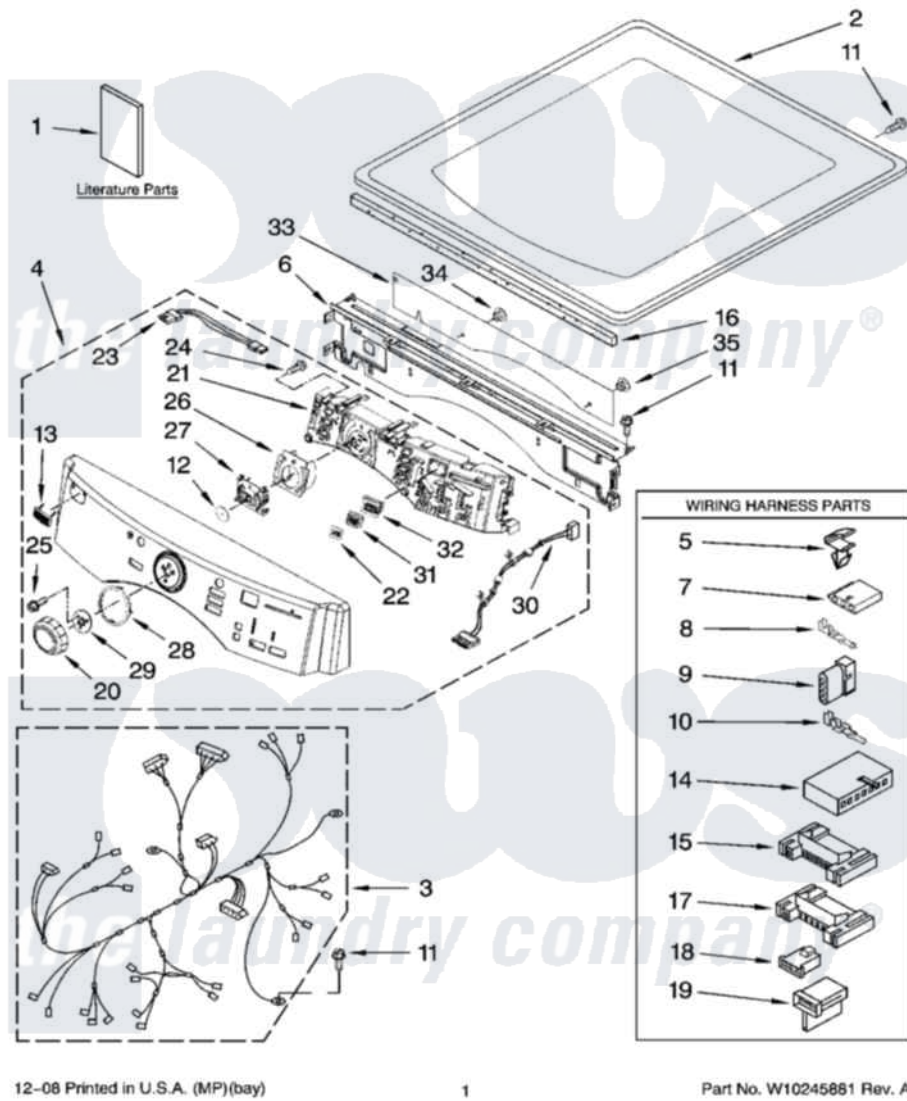

Maytag MGDE900VJ0 01 - TOP AND CONSOLE PARTS

MAYTAG

TOP AND CONSOLE PARTS

29" GAS DRYER

For Models: MGDE900VW0, MGDE900VJ0
(White) (Oxide)

12-08 Printed in U.S.A. (MP)(bay)

1

Part No. W10245881 Rev. A

Maytag Residential Maytag MGDE900VJ0 Dryer Parts Parts Diagram 01 - TOP AND CONSOLE PARTS

Click on the part number to view part

Item	Original Part Number	Replaced By	Status	Part Description
1	W10057354		Not Available	Use & Care Guide
"	W10057357		Not Available	Guide, Quick Start
"	W10057361		Not Available	Tech Sheet
"	W10165147		Not Available	Sheet, Steam Tip
2	3980634	W10117263		Top
"	W10164743			Top
3	W10111015			Harness, Main
4	W10164454	W10246752		Console Assembly Includes Illustration
"	W10164456	W10246753		Console Assembly Includes Illustration
5	3394427			Clip-Harness
6	W10215656			Bracket, Console
7	353424			Plug, Terminal
8	94614			Terminal
9	3936144			Do-It-Yourself Repair Manuals
10	94613	596797		Terminal

11	98139	303776	Screw
12	8572039		Seal, User Interface
13	W10177245		Medallion
14	3936150		Connector, 7-Circuit
15	3395683		Receptacle, Multi-Terminal
16	W10112267		Foam-Seal Control Bracket
17	2203186		Connector, 5-Circuit
18	3403498		Connector, 3-Position
19	3403499		Connector, 2-Postion
20	W10164576		Knob, Assembly
21	W10164611		User-Interface
22	W10171504		Foil-Display
23	W10185548		Harness, User-Interface
24	8540282	8181661	Screw, Actuator
25	8540513	8182214	Screw
26	W10170295		Frame-Light Guide
27	W10170293		Guide, Light Cycle Internal
28	W10164567		Cycle, Light Guide
29	W10172298		Bushing, Knob
30	W10185550		Power Cable User Interface
31	W10164578		Guide, Light
32	W10171502		Fram-Light
33	W10215674		Shield, Console Bracket
34	W10216201		Plug-Hole, 1/4"
35	W10216202		Plug-Hole, 5/16"