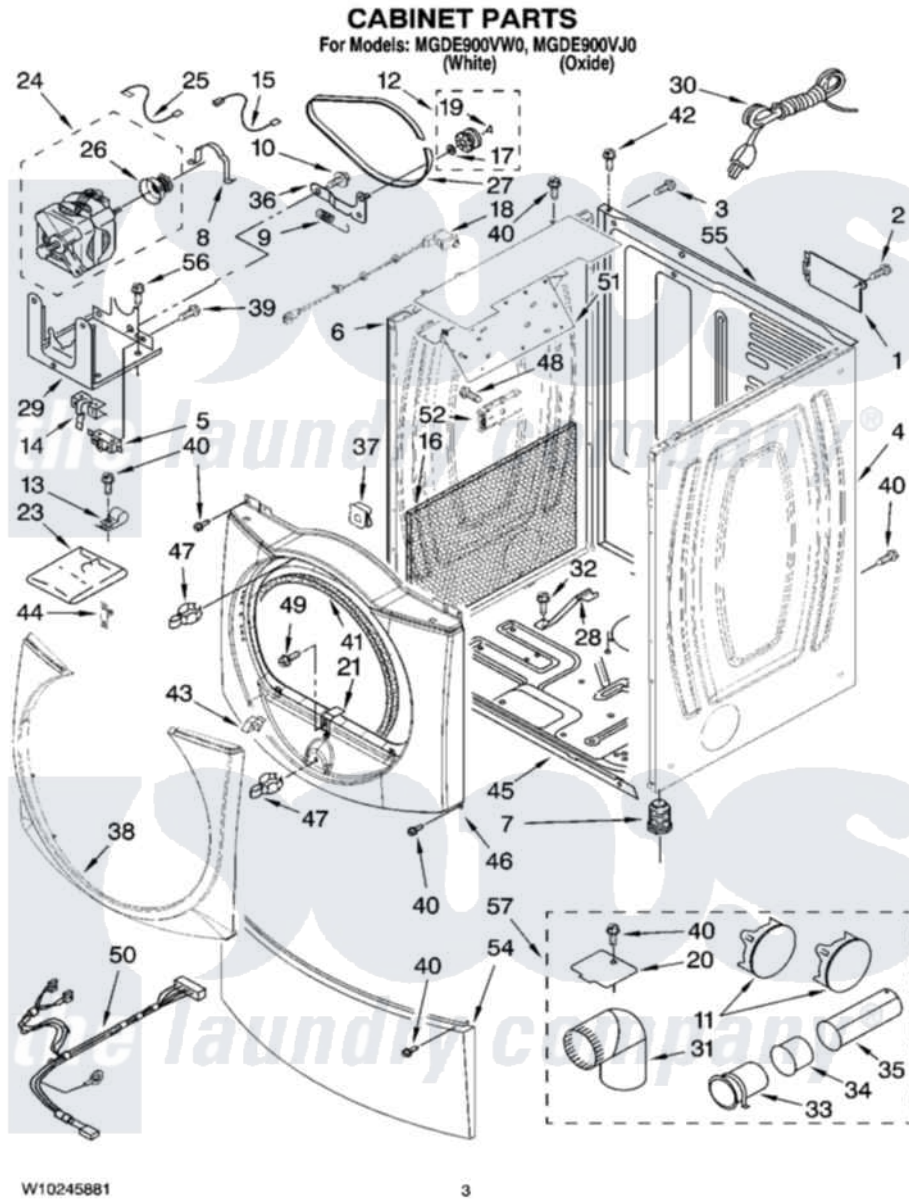

# Maytag MGDE900VJ0 02 - CABINET PARTS

Maytag [Residential Maytag MGDE900VJ0 Dryer Parts](#) Parts Diagram 02 - CABINET PARTS  
Click on the part number to view part

Item	Original Part Number	Replaced By	Status	Part Description
1	<a href="#">8317340</a>			Cover, Terminal Block
2	3390814	<a href="#">90767</a>		Screw, 8A X 3/8 HeX Washer Head Tapping
3	8533974	<a href="#">4331106</a>		Screw, No.10-32 X 7/16
4	<a href="#">W10192446</a>			Panel, Side
"	<a href="#">W10193959</a>			Panel, Side
5	3394881	<a href="#">279782</a>		Switch-Lid
6	<a href="#">W10192435</a>			Panel, Side
"	<a href="#">W10193956</a>			Panel, Side
7	3392100	<a href="#">49621</a>		Feet-Leveling
"	<a href="#">279810</a>			Foot-Optional
8	<a href="#">W10121316</a>			Plug, Multivent
9	<a href="#">3387374</a>			Spring, Idler
10	<a href="#">3389420</a>			Retainer-Idler 1/4-20 X 1/16
11	697750	<a href="#">W10470674</a>		Dryer Exhaust Kit
"	W10151499	<a href="#">W10404617</a>		Plug, Multivent
12	3388672	<a href="#">279640</a>		Pulley-ldr