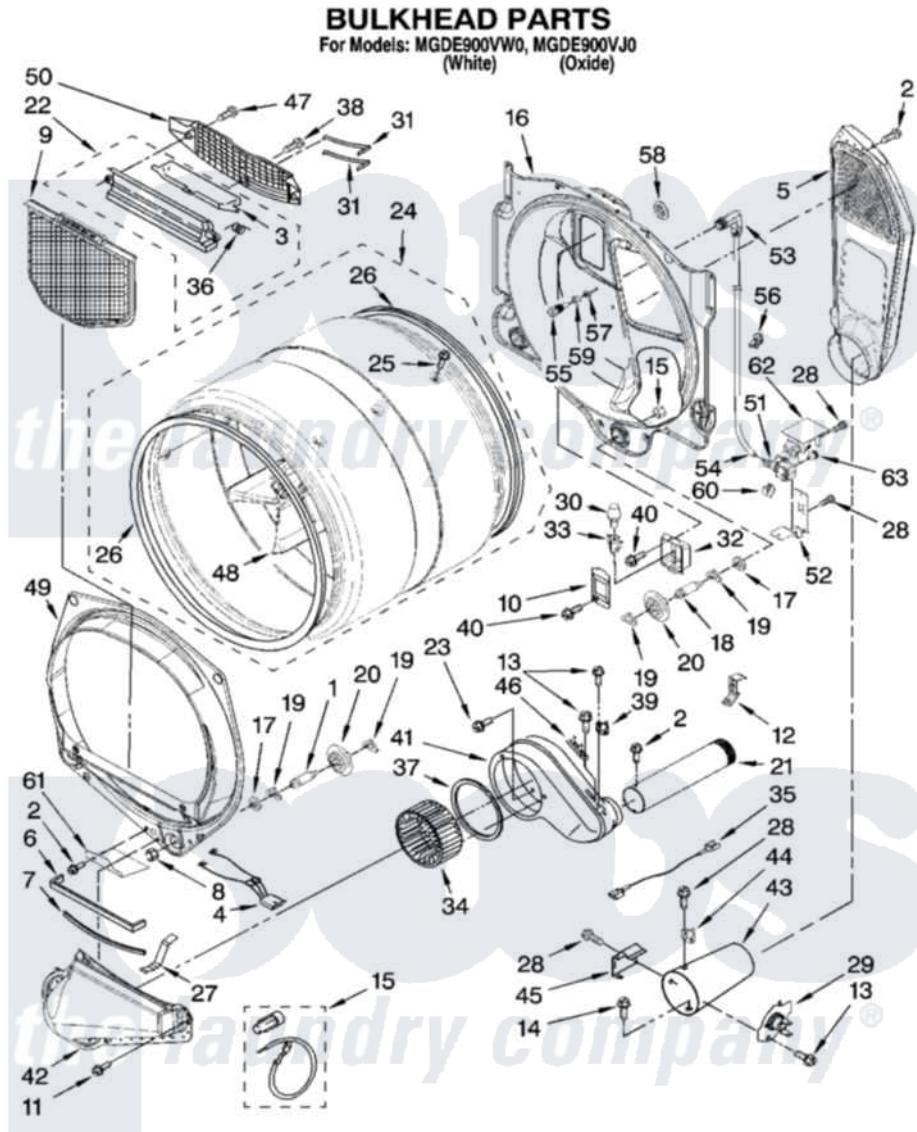

Maytag MGDE900VJ0 03 - BULKHEAD PARTS

W10245881

5

Maytag [Residential Maytag MGDE900VJ0 Dryer Parts](#) Parts Diagram 03 - BULKHEAD PARTS

[Click on the part number to view part](#)

Item	Original Part Number	Replaced By	Status	Part Description
1	8575324	W10359271		Shaft, Drum Roller Threads
2	3390647	488729		Screw
3	W10153413			Door, Lint Screen
4	3406653			Harness, Sensor
5	3394346			Air Duct Assembly
6	697813			Seal, Outlet Housing
7	697814	697813		Seal, Outlet Housing
8	3934666	W10080210		Nut, 3/8 X 16
9	W10049370	W10120998		Screen
10	3402841	8532165		Lens, Drum Light
11	359625	487240		Screw, For Mtg. Service Capacitor
12	8572105			Retainer, Toe Panel
13	8533971	90767		Screw, 8A X 3/8 HeX Washer Head Tapping
14	693995			Screw, Hex Head
15	W10001120	W10080190		Nut, 3/8-16