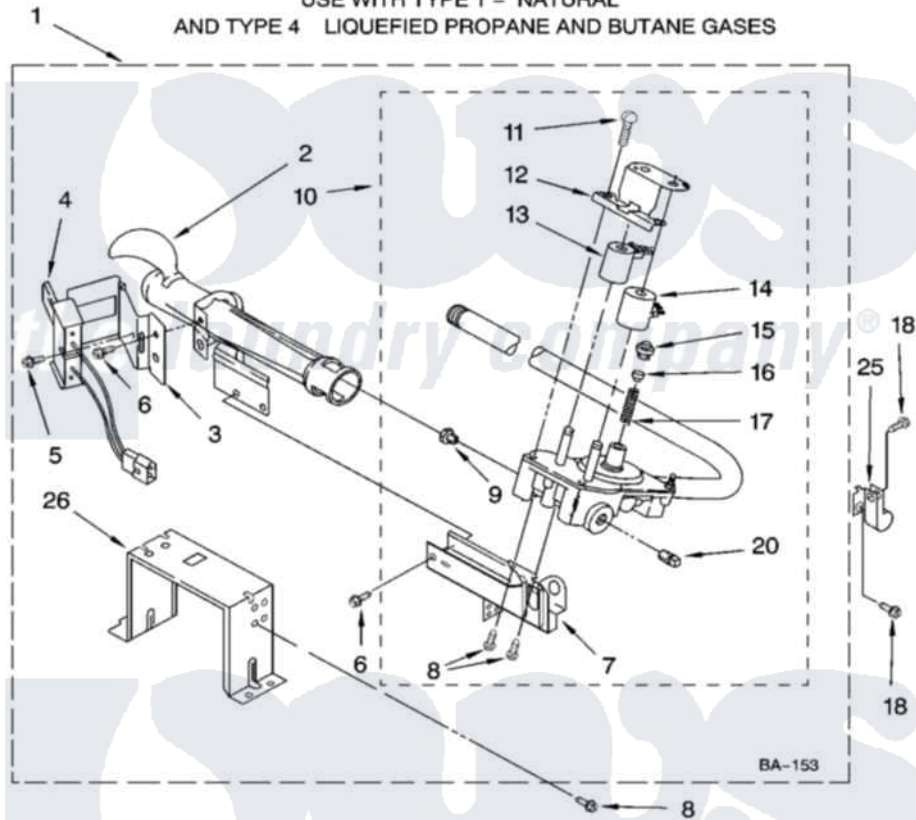

Maytag MGDE900VJ0 04 - 8576353 BURNER ASSEMBLY

8576353 BURNER ASSEMBLY

For Models: MGDE900VW0, MGDE900VJ0
(White) (Oxide)

USE WITH TYPE 1 - NATURAL
AND TYPE 4 LIQUEFIED PROPANE AND BUTANE GASES

W10245881

7

Maytag Residential Maytag MGDE900VJ0 Dryer Parts Parts Diagram 04 - 8576353 BURNER ASSEMBLY
Click on the part number to view part

Item	Original Part Number	Replaced By	Status	Part Description
1	8576353	280119		Burner-Gas
2	688617	693140		Burner
3	694298			Bracket, Ignitor
4	686590	279311		Ignitor
5	3393909			Screw, 8-32 X 7/8
6	343641	681414		Screw, 10AB X 1/2
7	3389871		Not Available	Base, Burner
8	3387057			Screw, 10-16 X 1/2 Orifice, Burner
9	15418			Orifice, Burner Type 1
"	15422		Not Available	ORIFICE, BURNER (TYPE 4) (BUTANE)
"	234867	229742		Orifice, Burner
10	8281914	279923		NAT Gas
11	694421			Screw, Bracket Mounting
12	694538			Bracket, Shunt
13	694540			Coil, 60 Hz