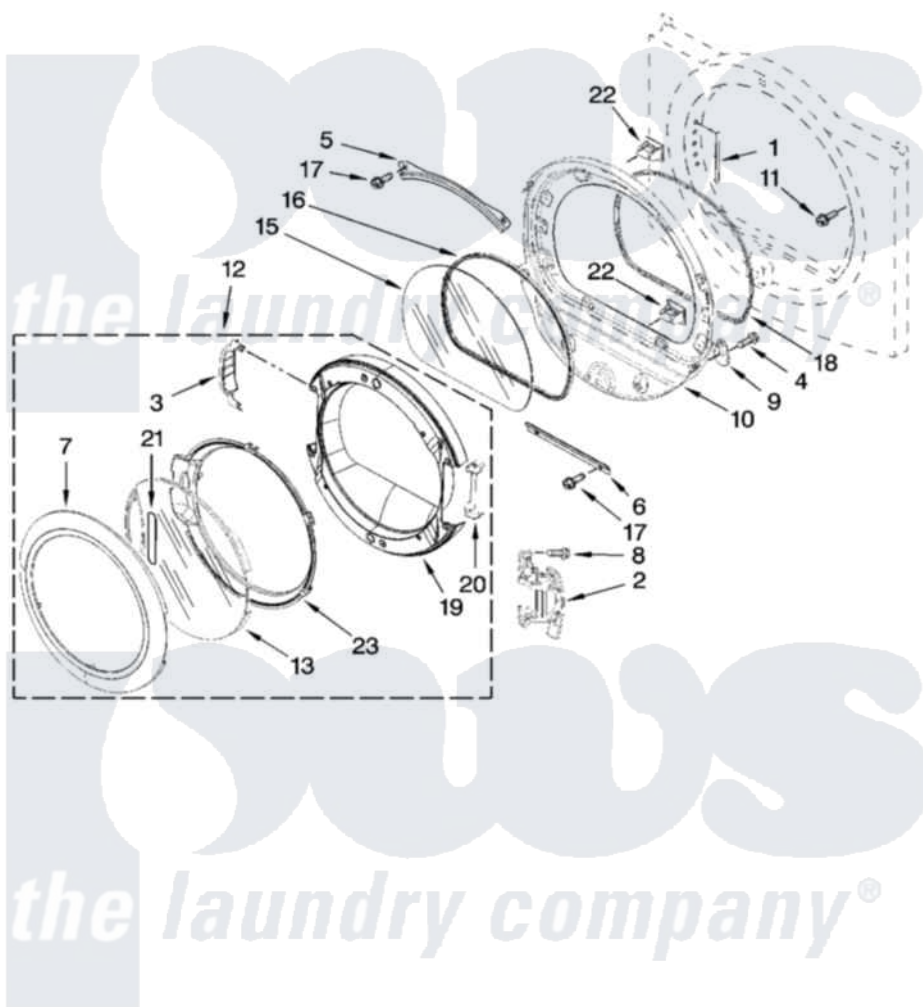

Maytag MGDE900VJ0 05 - DOOR PARTS, OPTIONAL PARTS (NOT INCLUDED)

DOOR PARTS
For Models: MGDE900VW0, MGDE900VJ0
(White) (Oxide)

W10245881

9

Maytag [Residential Maytag MGDE900VJ0 Dryer Parts](#) Parts Diagram 05 - DOOR PARTS, OPTIONAL PARTS (NOT INCLUDED)

[Click on the part number to view part](#)

Item	Original Part Number	Replaced By	Status	Part Description
1	W10085210			Label-Hinge Hole Cover Front Panel
2	W10139920			Door Hinge Assembly
3	W10180119			Cover-Hinge, Stationary Cover Hinge
4	9742177			Screw, 8-18 X .625
5	8519356			Retainer-Window
6	8519354			Retainer-Window
7	W10193522			Door Frame Assembly
8	W10159996			Screw, 10-24 X 25/64
9	W10048910			Screw-Plug
10	8577819			Door Assembly
11	355515			Screw, 8-18 X 11/16
12	W10193530			Door Assembly
13	W10180117			Door Mask