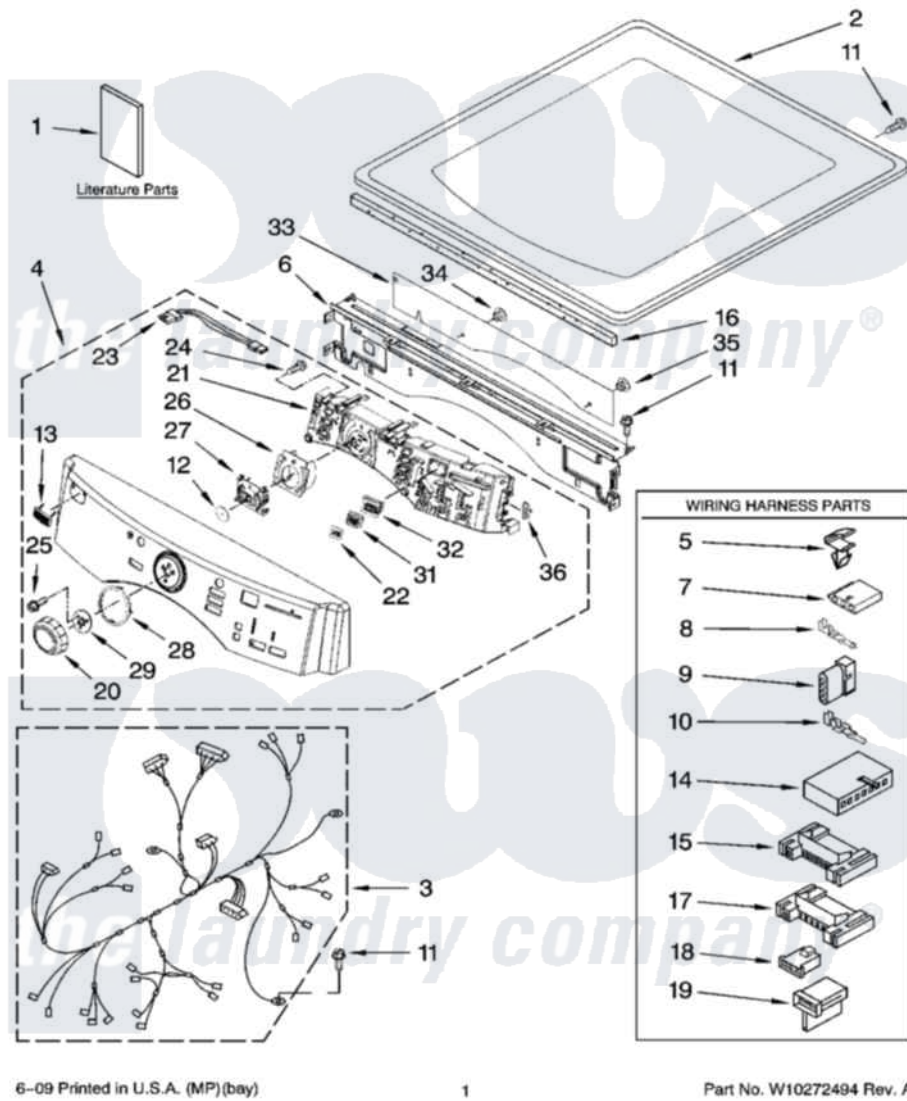

Maytag MGDE900VJ1 01 - TOP AND CONSOLE PARTS

MAYTAG

TOP AND CONSOLE PARTS

29" GAS DRYER

For Models: MGDE900VW1, MGDE900VJ1
(White) (Oxide)

6-09 Printed in U.S.A. (MP)(bay)

1

Part No. W10272494 Rev. A

Maytag [Residential Maytag MGDE900VJ1 Dryer Parts](#) Parts Diagram 01 - TOP AND CONSOLE PARTS

[Click on the part number to view part](#)

Item	Original Part Number	Replaced By	Status	Part Description
1	W10239302		Not Available	USE & CARE GUIDE
"	W10255469		Not Available	INSTALLATION INSTRUCTIONS
"	W10258377		Not Available	TECH SHEET
"	W10165147		Not Available	Sheet, Steam Tip
2	3980634	W10117263		Top
"	W10164743			Top
3	W10111069			Harness, Main
4	W10246752			Console Assembly Includes Illustration
"	W10246753			Console Assembly Includes Illustration
5	3394427			Clip-Harness
6	W10215656			Bracket, Console
7	353424			Plug, Terminal
8	94614			Terminal
9	3936144			Do-It-Yourself Repair Manuals

10	94613	596797	Terminal
11	98139	303776	Screw
12	8572039		Seal, User Interface
13	W10177245		Medallion
14	3936150		Connector, 7-Circuit
15	3395683		Receptacle, Multi-Terminal
16	W10112267		Foam-Seal Control Bracket
17	2203186		Connector, 5-Circuit
18	3403498		Connector, 3-Position
19	3403499		Connector, 2-Position
20	W10164576		Knob, Assembly
21	W10246788	W10269027	User-Interface
22	W10171504		Foil-Display
23	W10242907		Harness, Communication
24	8540282	8181661	Screw, Actuator
25	8540513	8182214	Screw
26	W10170295		Frame-Light Guide
27	W10170293		Guide, Light Cycle Internal
28	W10164567		Cycle, Light Guide
29	W10172298		Bushing, Knob
31	W10164578		Guide, Light
32	W10171502		Fram-Light
33	W10215674		Shield, Console Bracket
34	W10216201		Plug-Hole, 1/4"
35	W10216202		Plug-Hole, 5/16"
36	W10214555		Plug-Connector Frame