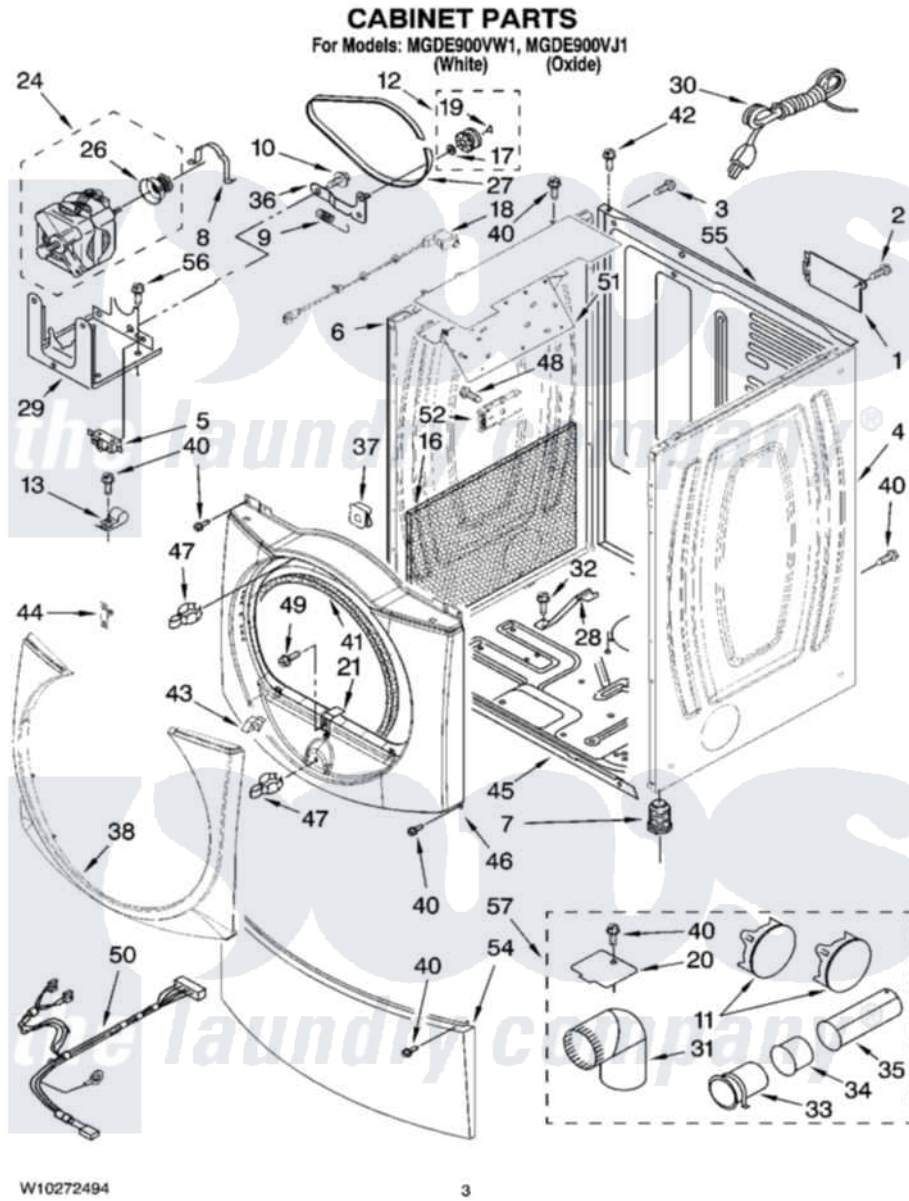

Maytag MGDE900VJ1 02 - CABINET PARTS

Maytag [Residential Maytag MGDE900VJ1 Dryer Parts](#) Parts Diagram 02 - CABINET PARTS
Click on the part number to view part

Item	Original Part Number	Replaced By	Status	Part Description
1	8317340			Cover, Terminal Block
2	3390814	90767		Screw, 8A X 3/8 HeX Washer Head Tapping
3	8533974	4331106		Screw, No.10-32 X 7/16
4	W10192446			Panel, Side
"	W10193959			Panel, Side
5	W10246525	W10314253		Switch, Assembly Broken Belt
6	W10192435			Panel, Side
"	W10193956			Panel, Side
7	3392100	49621		Feet-Leveling
"	279810			Foot-Optional
8	W10121316			Plug, Multivent
9	3387374			Spring, Idler
10	3389420			Retainer-Idler 1/4-20 X 1/16
11	49252			Plug, Multivent
"	W10151499	W10404617		Plug, Multivent
12	3388672	279640		Pulley-ldr